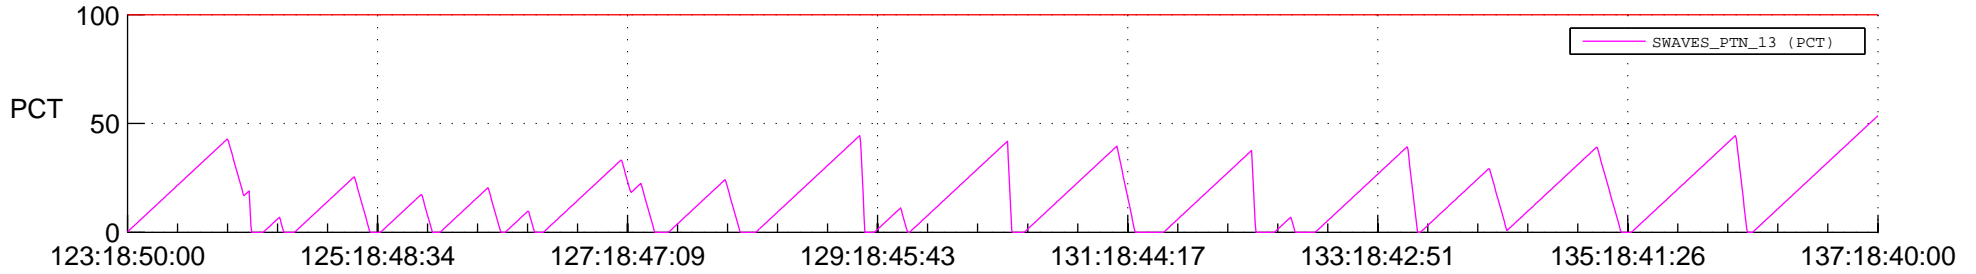

STEREO BEHIND SSR PCT Full Prediction

SWAVES_Percent_Full_Prediction

IMPACT_Percent_Full_Prediction

PLASTIC_Percent_Full_Prediction

Spacecraft_DownLink_Rate