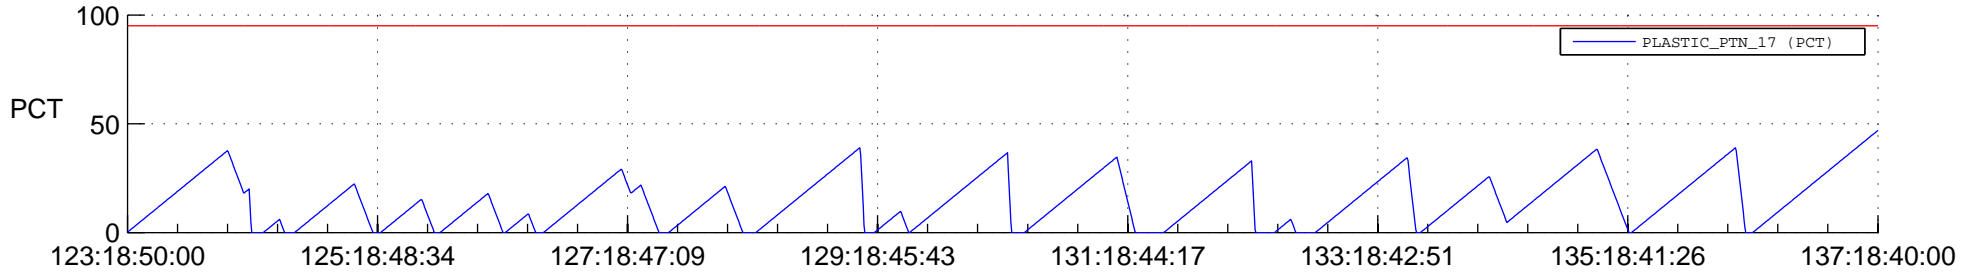

STEREO BEHIND SSR PCT Full Prediction

SWAVES_Percent_Full_Prediction

IMPACT_Percent_Full_Prediction

PLASTIC_Percent_Full_Prediction

Spacecraft_DownLink_Rate