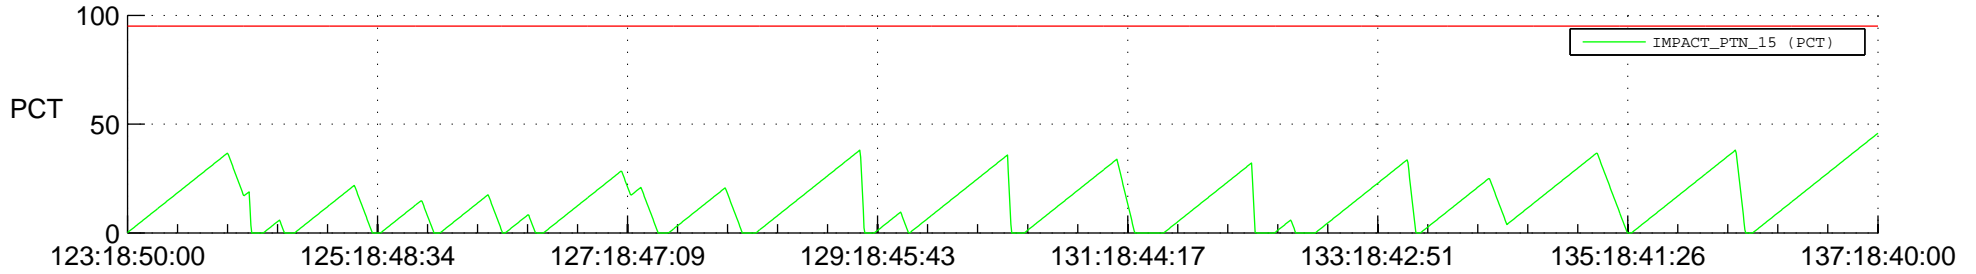

STEREO BEHIND SSR PCT Full Prediction

SWAVES_Percent_Full_Prediction

IMPACT_Percent_Full_Prediction

PLASTIC_Percent_Full_Prediction

Spacecraft_DownLink_Rate