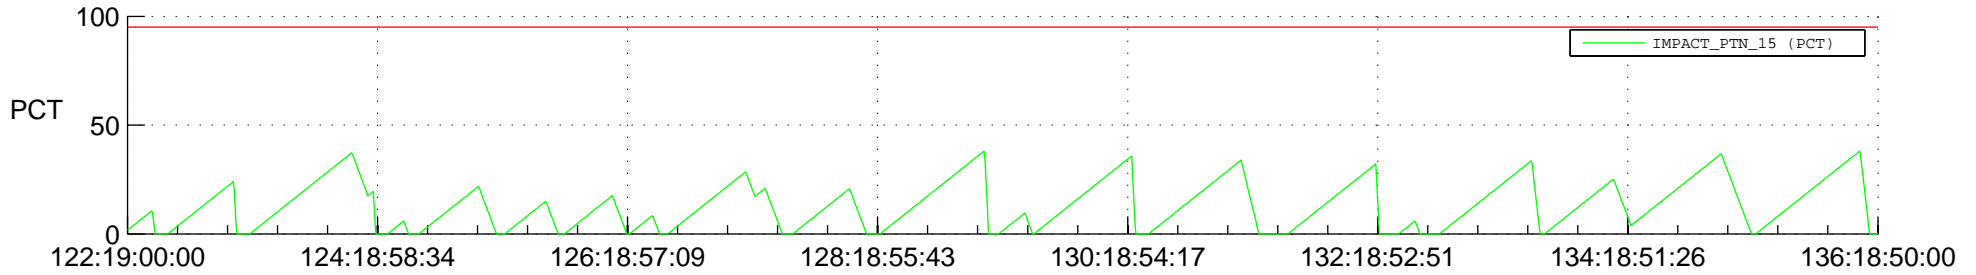

STEREO BEHIND SSR PCT Full Prediction

SWAVES_Percent_Full_Prediction

IMPACT_Percent_Full_Prediction

PLASTIC_Percent_Full_Prediction

Spacecraft_DownLink_Rate