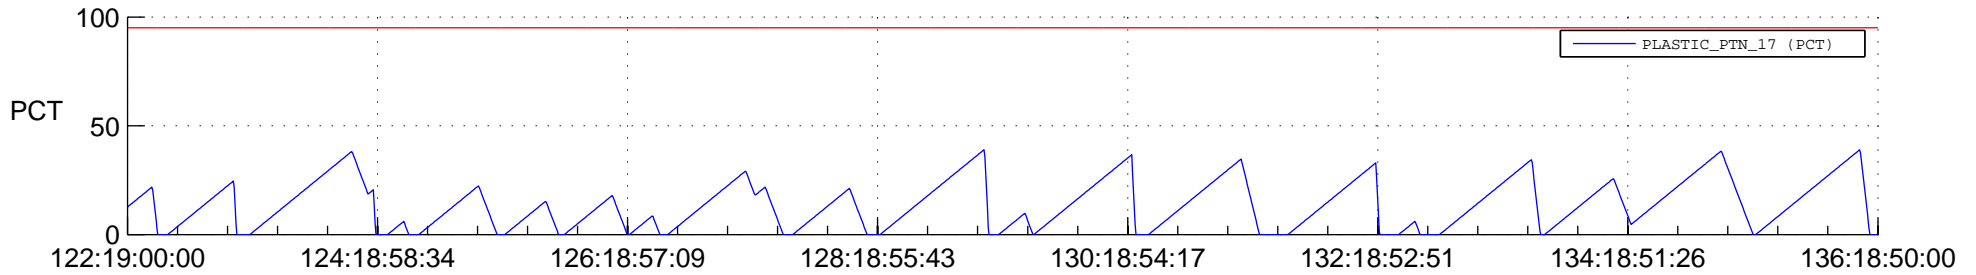

STEREO BEHIND SSR PCT Full Prediction

SWAVES_Percent_Full_Prediction

IMPACT_Percent_Full_Prediction

PLASTIC_Percent_Full_Prediction

Spacecraft_DownLink_Rate