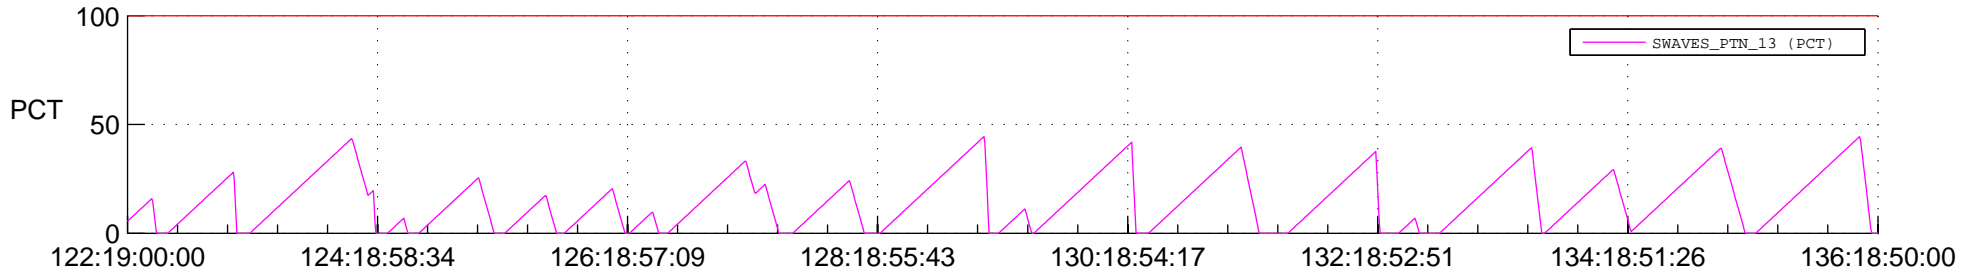

STEREO BEHIND SSR PCT Full Prediction

SWAVES_Percent_Full_Prediction

IMPACT_Percent_Full_Prediction

PLASTIC_Percent_Full_Prediction

Spacecraft_DownLink_Rate