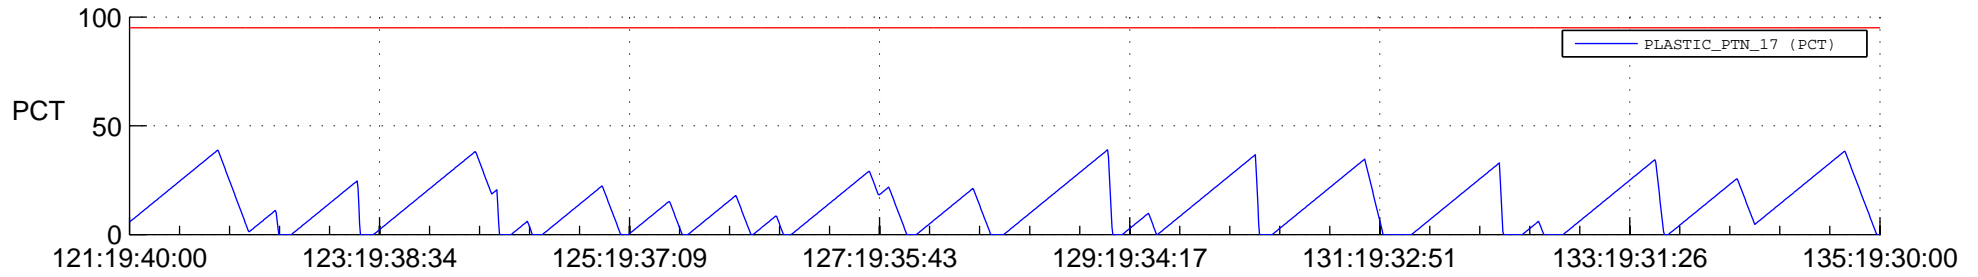

STEREO BEHIND SSR PCT Full Prediction

SWAVES_Percent_Full_Prediction

IMPACT_Percent_Full_Prediction

PLASTIC_Percent_Full_Prediction

Spacecraft_DownLink_Rate