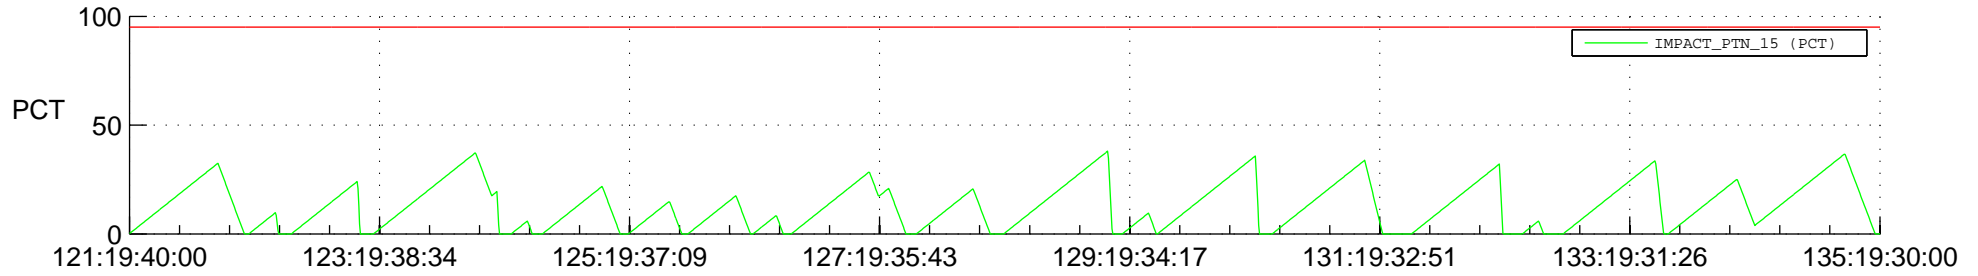

STEREO BEHIND SSR PCT Full Prediction

SWAVES_Percent_Full_Prediction

IMPACT_Percent_Full_Prediction

PLASTIC_Percent_Full_Prediction

Spacecraft_DownLink_Rate