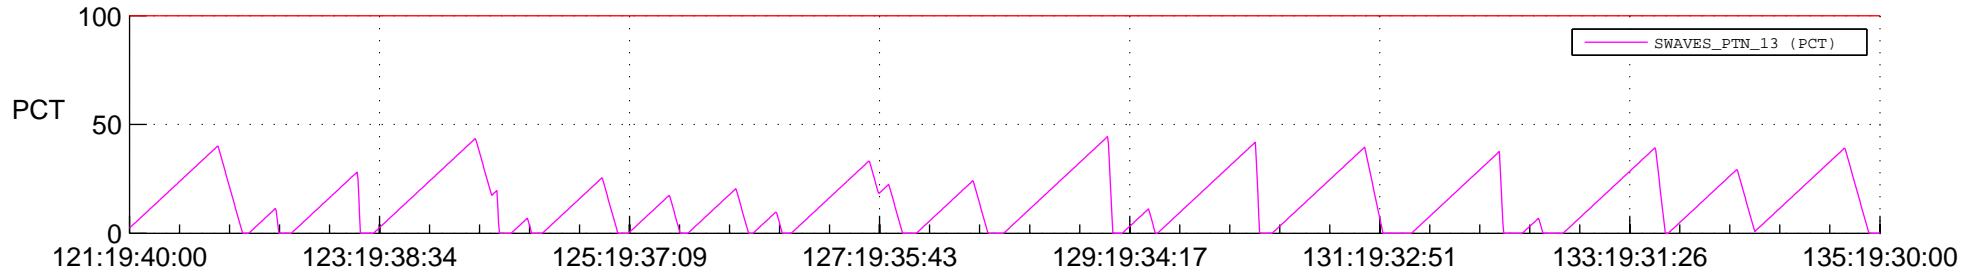

STEREO BEHIND SSR PCT Full Prediction

SWAVES_Percent_Full_Prediction

IMPACT_Percent_Full_Prediction

PLASTIC_Percent_Full_Prediction

Spacecraft_DownLink_Rate