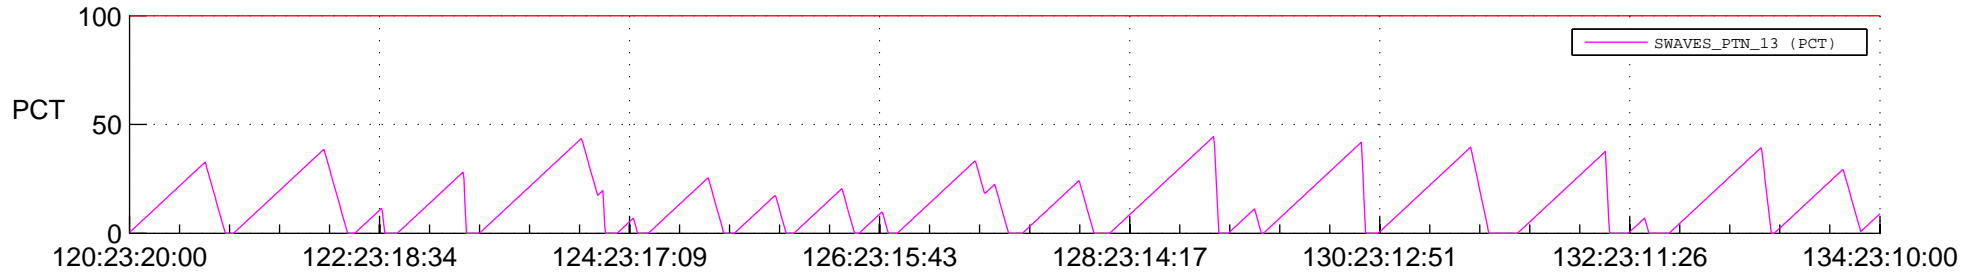

STEREO BEHIND SSR PCT Full Prediction

SWAVES_Percent_Full_Prediction

IMPACT_Percent_Full_Prediction

PLASTIC_Percent_Full_Prediction

Spacecraft_DownLink_Rate