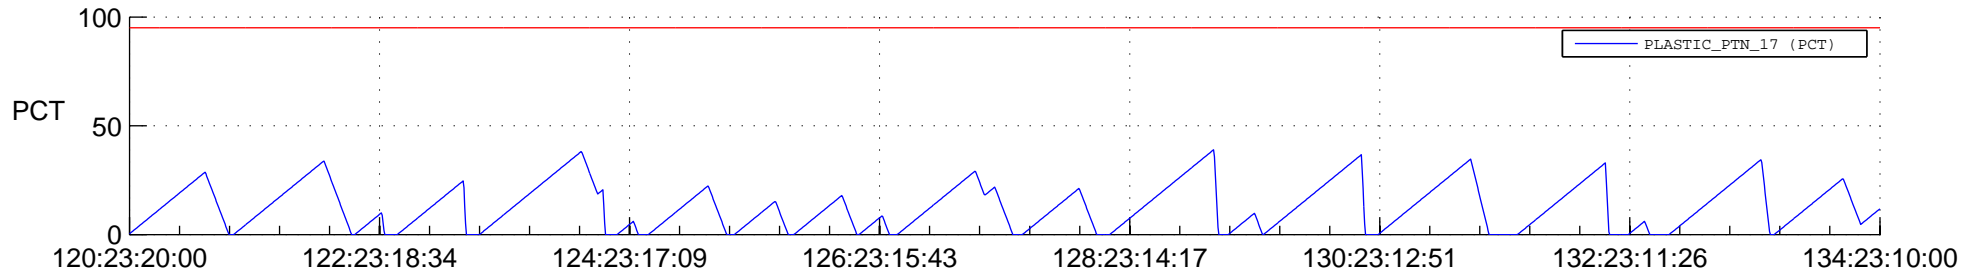

STEREO BEHIND SSR PCT Full Prediction

SWAVES_Percent_Full_Prediction

IMPACT_Percent_Full_Prediction

PLASTIC_Percent_Full_Prediction

Spacecraft_DownLink_Rate