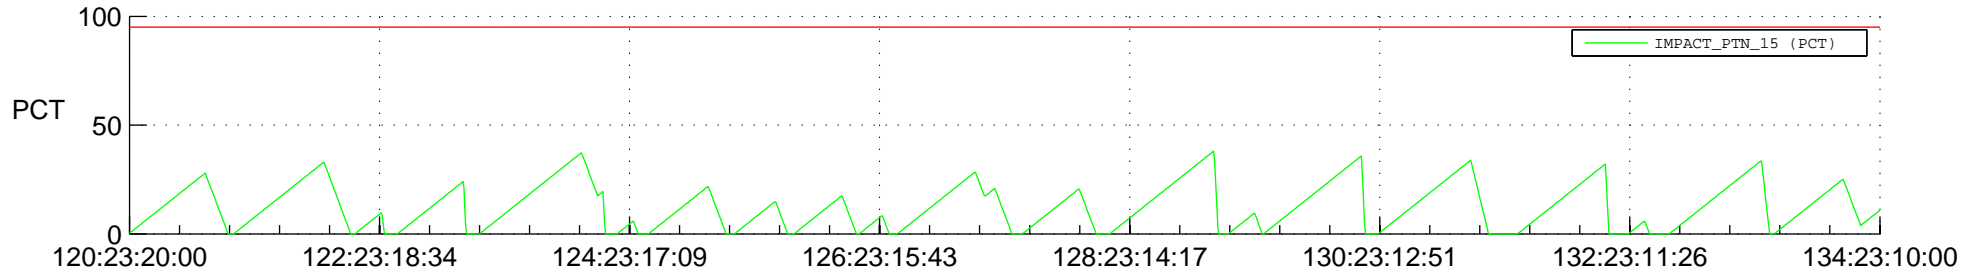

STEREO BEHIND SSR PCT Full Prediction

SWAVES_Percent_Full_Prediction

IMPACT_Percent_Full_Prediction

PLASTIC_Percent_Full_Prediction

Spacecraft_DownLink_Rate