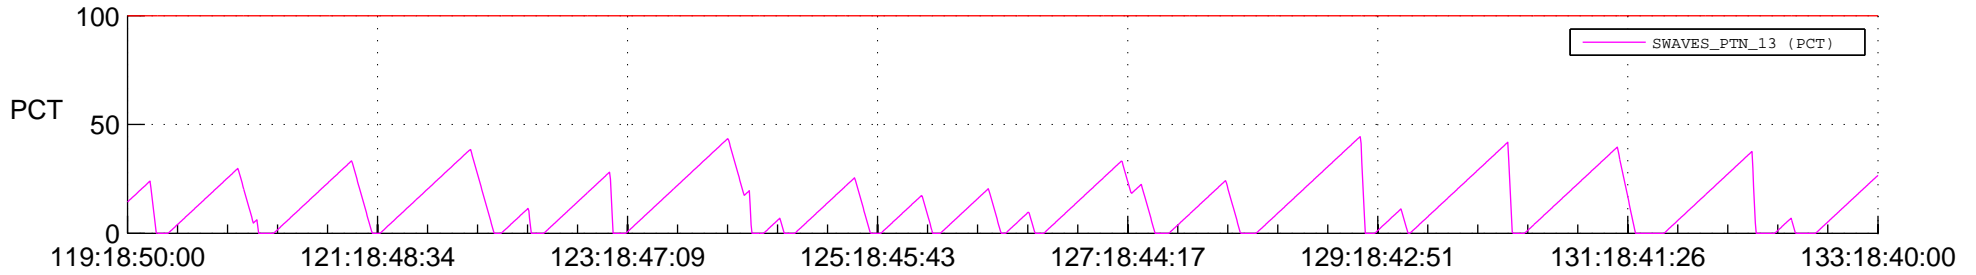

STEREO BEHIND SSR PCT Full Prediction

SWAVES_Percent_Full_Prediction

IMPACT_Percent_Full_Prediction

PLASTIC_Percent_Full_Prediction

Spacecraft_DownLink_Rate