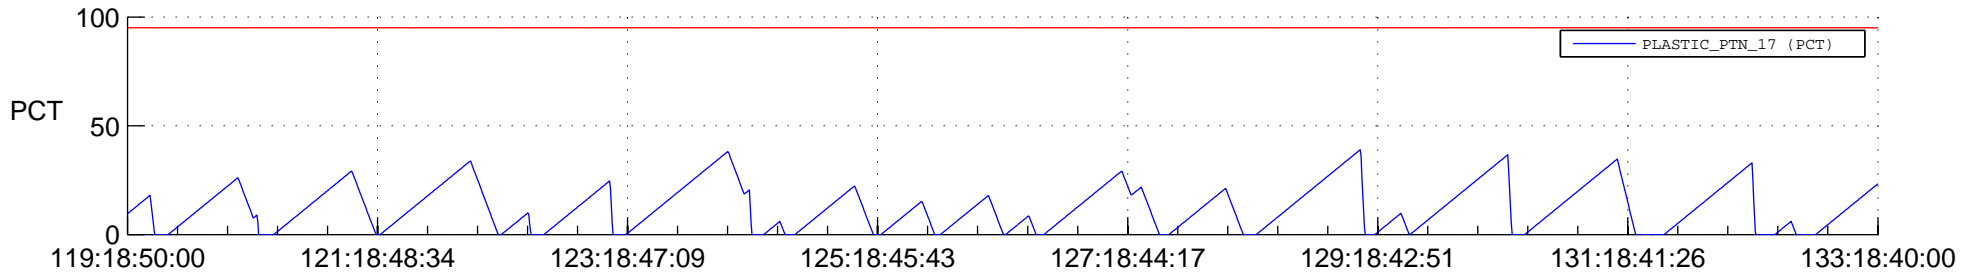

STEREO BEHIND SSR PCT Full Prediction

SWAVES_Percent_Full_Prediction

IMPACT_Percent_Full_Prediction

PLASTIC_Percent_Full_Prediction

Spacecraft_DownLink_Rate