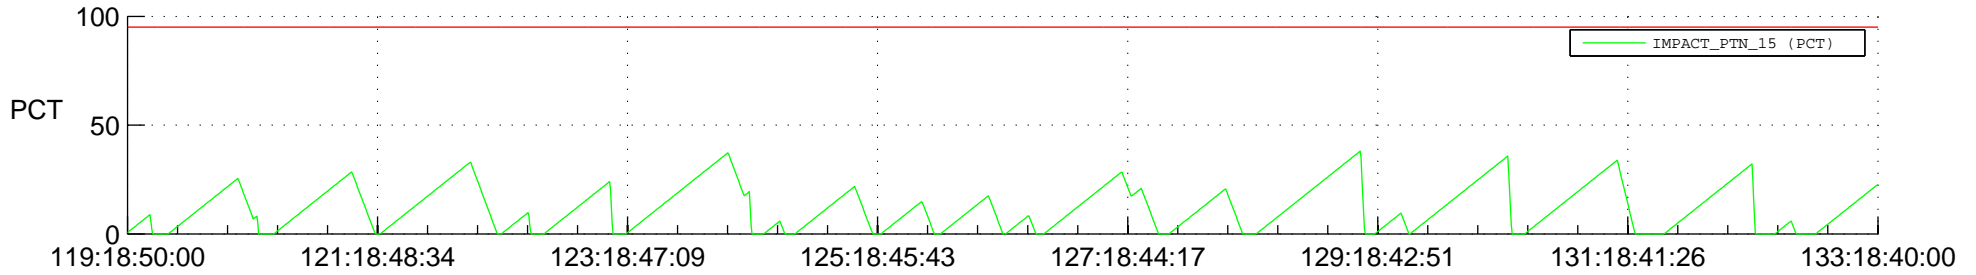

STEREO BEHIND SSR PCT Full Prediction

SWAVES_Percent_Full_Prediction

IMPACT_Percent_Full_Prediction

PLASTIC_Percent_Full_Prediction

Spacecraft_DownLink_Rate