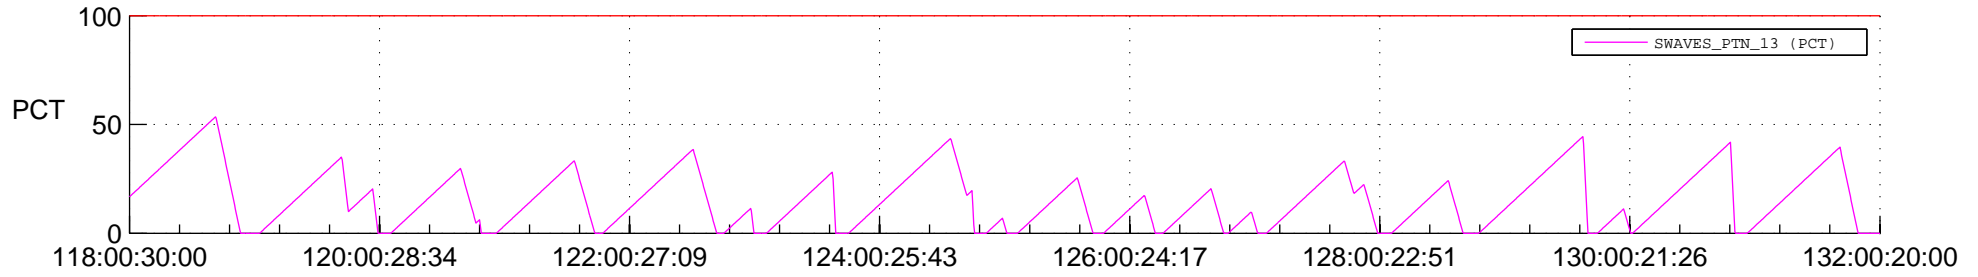

STEREO BEHIND SSR PCT Full Prediction

SWAVES_Percent_Full_Prediction

IMPACT_Percent_Full_Prediction

PLASTIC_Percent_Full_Prediction

Spacecraft_DownLink_Rate