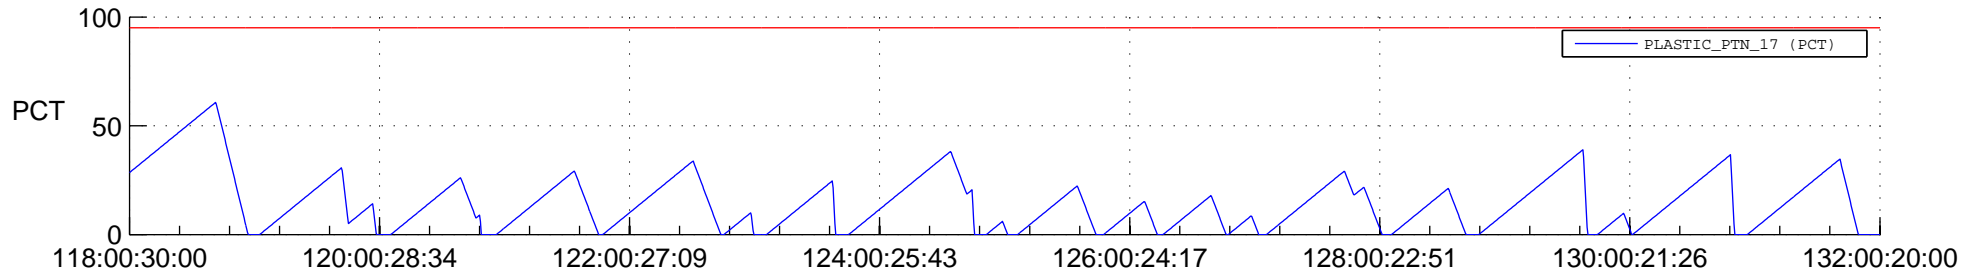

STEREO BEHIND SSR PCT Full Prediction

SWAVES_Percent_Full_Prediction

IMPACT_Percent_Full_Prediction

PLASTIC_Percent_Full_Prediction

Spacecraft_DownLink_Rate