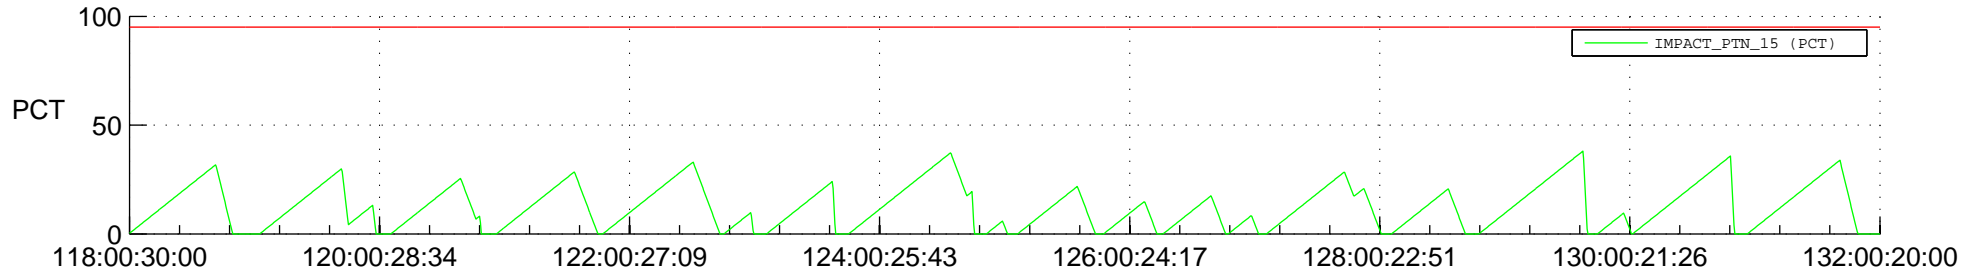

STEREO BEHIND SSR PCT Full Prediction

SWAVES_Percent_Full_Prediction

IMPACT_Percent_Full_Prediction

PLASTIC_Percent_Full_Prediction

Spacecraft_DownLink_Rate