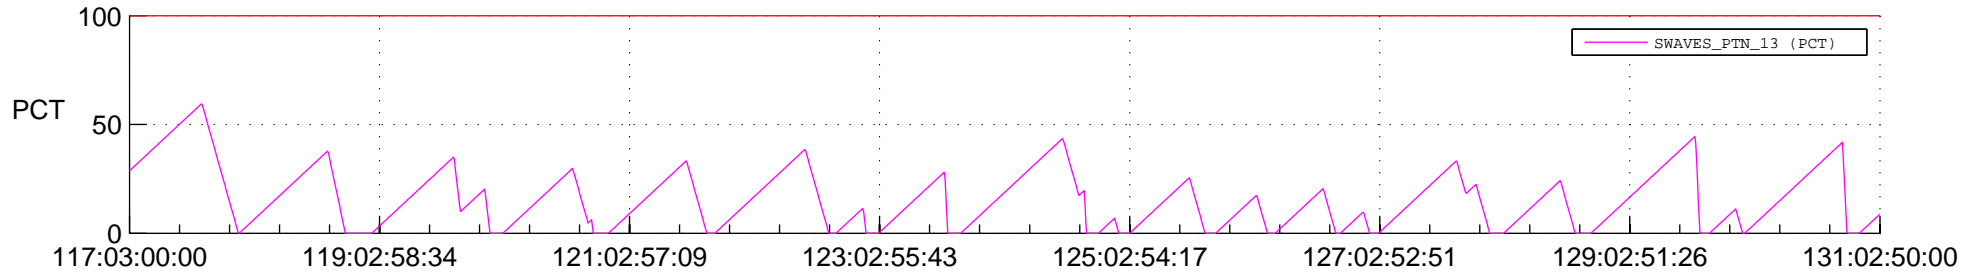

STEREO BEHIND SSR PCT Full Prediction

SWAVES_Percent_Full_Prediction

IMPACT_Percent_Full_Prediction

PLASTIC_Percent_Full_Prediction

Spacecraft_DownLink_Rate