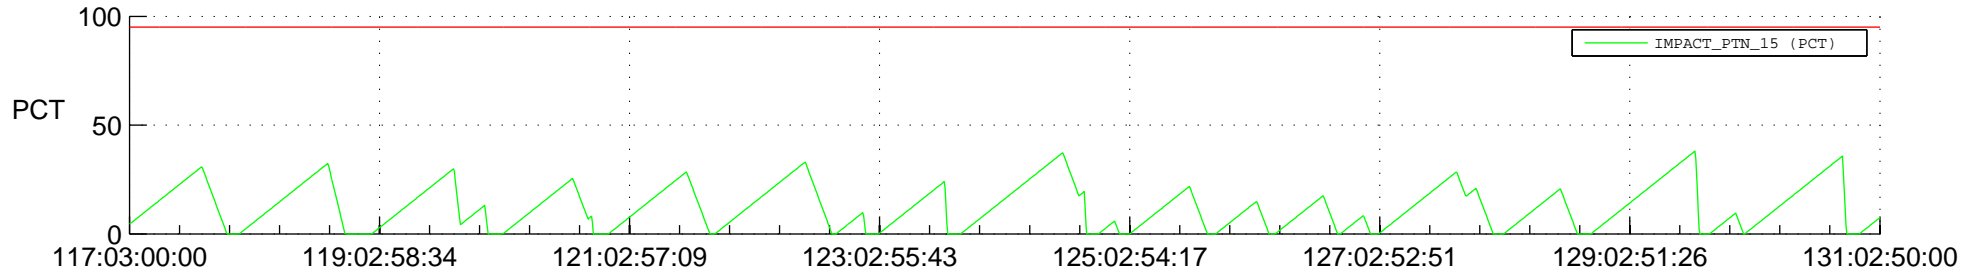

STEREO BEHIND SSR PCT Full Prediction

SWAVES_Percent_Full_Prediction

IMPACT_Percent_Full_Prediction

PLASTIC_Percent_Full_Prediction

Spacecraft_DownLink_Rate