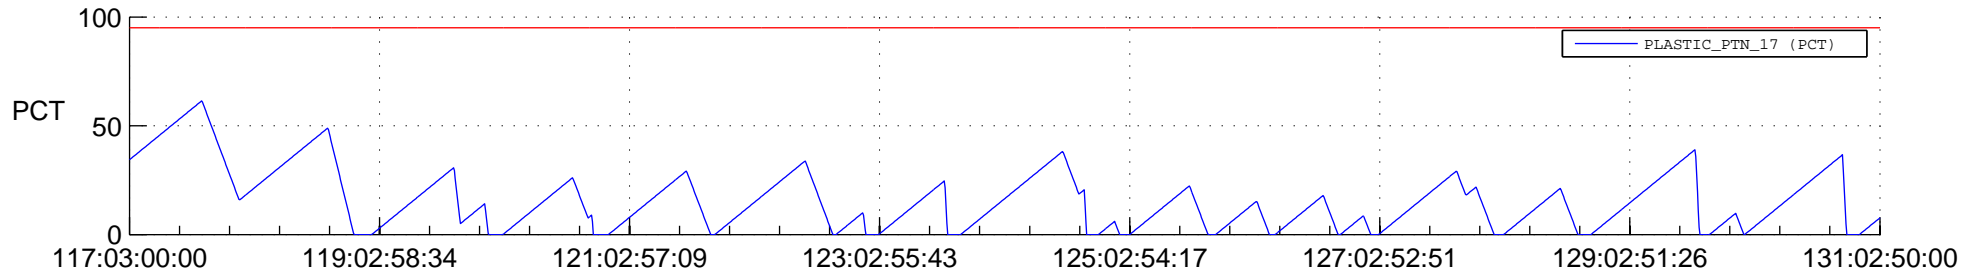

STEREO BEHIND SSR PCT Full Prediction

SWAVES_Percent_Full_Prediction

IMPACT_Percent_Full_Prediction

PLASTIC_Percent_Full_Prediction

Spacecraft_DownLink_Rate