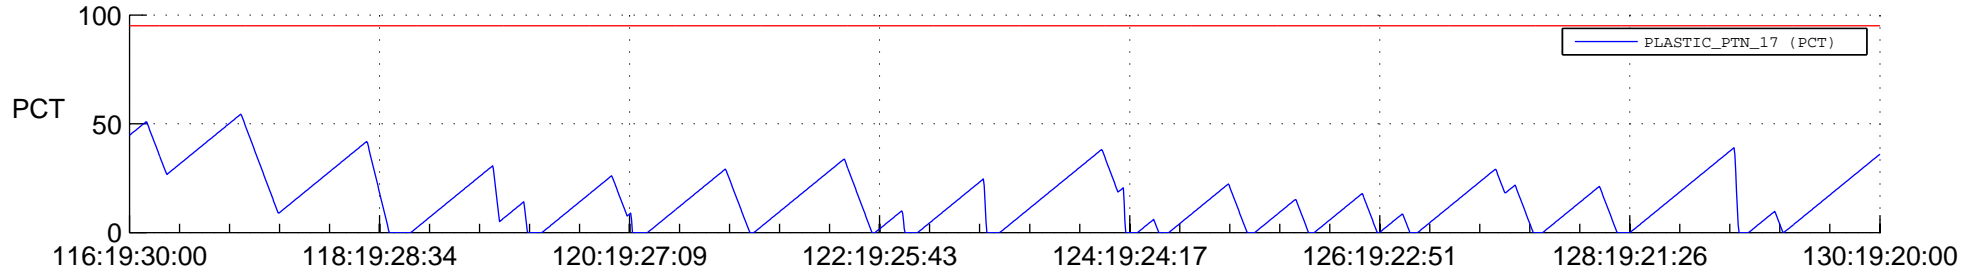

STEREO BEHIND SSR PCT Full Prediction

SWAVES_Percent_Full_Prediction

IMPACT_Percent_Full_Prediction

PLASTIC_Percent_Full_Prediction

Spacecraft_DownLink_Rate