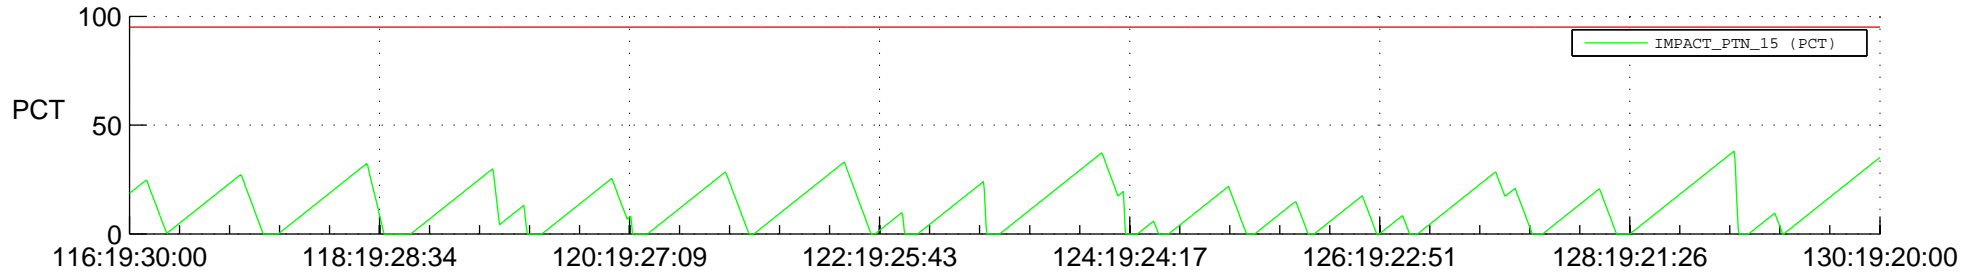

STEREO BEHIND SSR PCT Full Prediction

SWAVES_Percent_Full_Prediction

IMPACT_Percent_Full_Prediction

PLASTIC_Percent_Full_Prediction

Spacecraft_DownLink_Rate