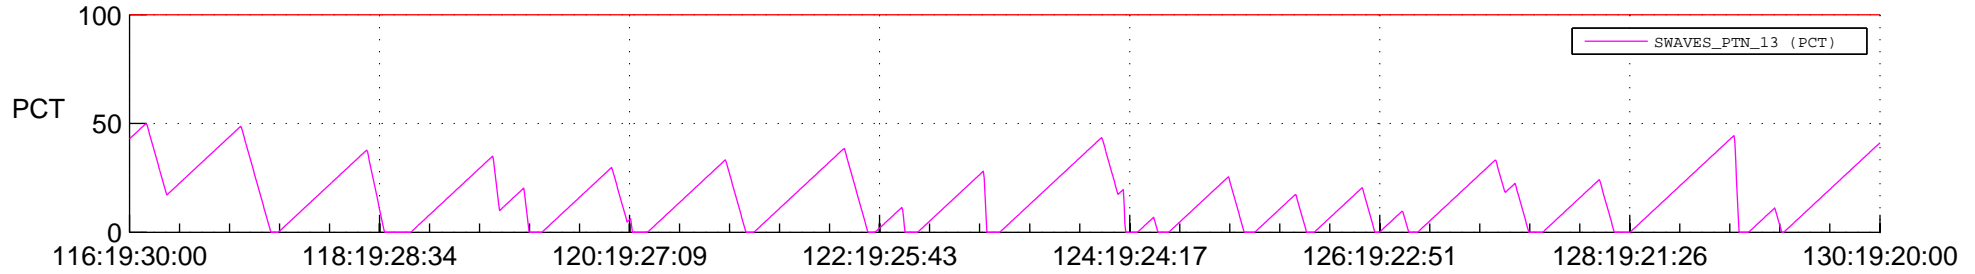

STEREO BEHIND SSR PCT Full Prediction

SWAVES_Percent_Full_Prediction

IMPACT_Percent_Full_Prediction

PLASTIC_Percent_Full_Prediction

Spacecraft_DownLink_Rate