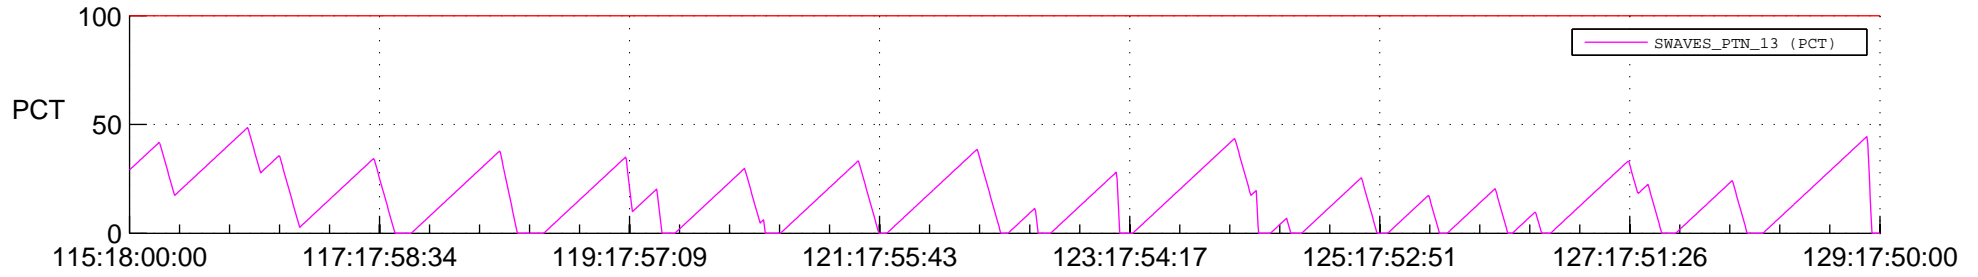

STEREO BEHIND SSR PCT Full Prediction

SWAVES_Percent_Full_Prediction

IMPACT_Percent_Full_Prediction

PLASTIC_Percent_Full_Prediction

Spacecraft_DownLink_Rate