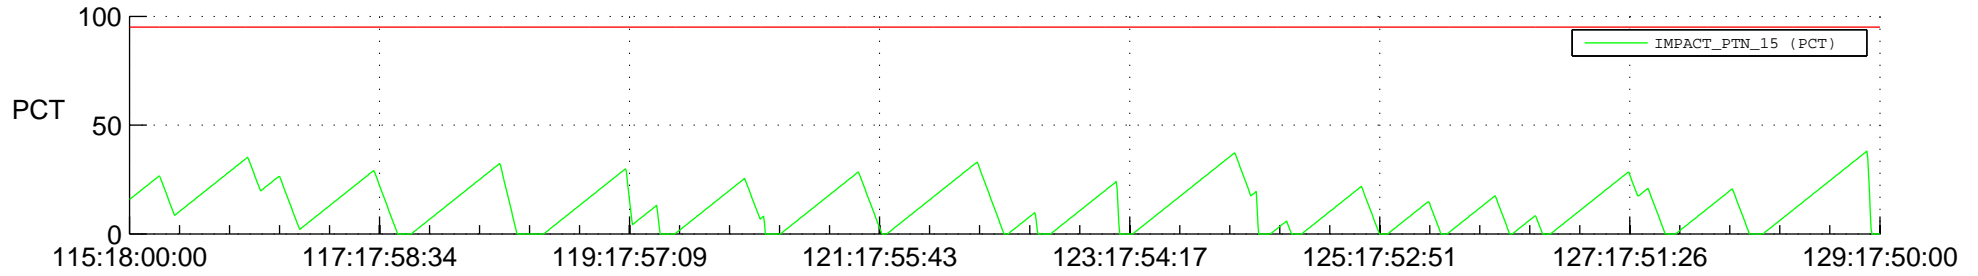

STEREO BEHIND SSR PCT Full Prediction

SWAVES_Percent_Full_Prediction

IMPACT_Percent_Full_Prediction

PLASTIC_Percent_Full_Prediction

Spacecraft_DownLink_Rate