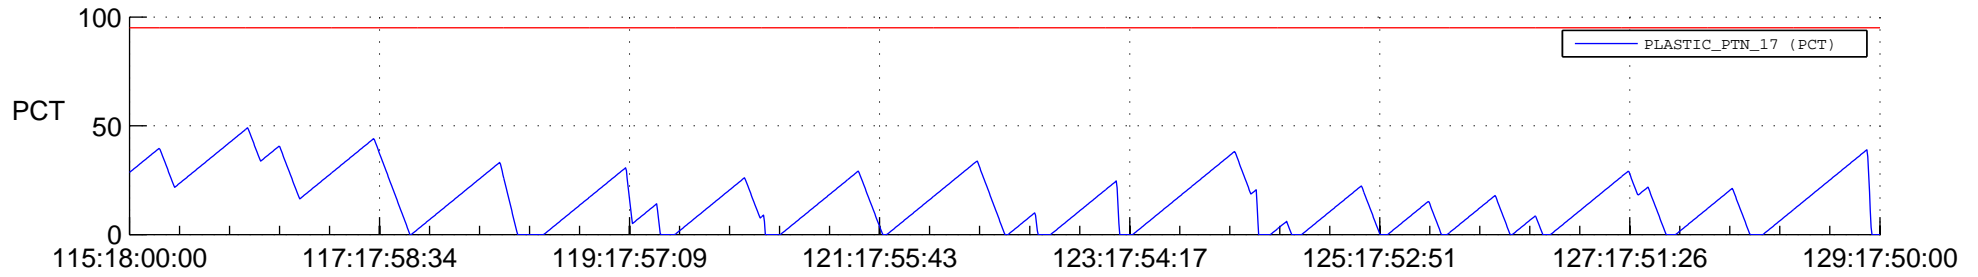

STEREO BEHIND SSR PCT Full Prediction

SWAVES_Percent_Full_Prediction

IMPACT_Percent_Full_Prediction

PLASTIC_Percent_Full_Prediction

Spacecraft_DownLink_Rate