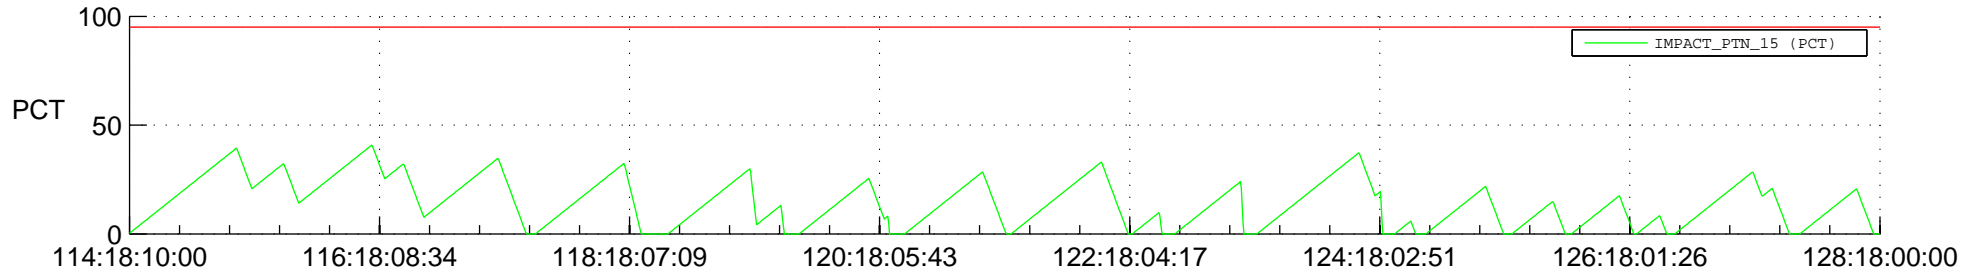

IMPACT_Percent_Full_Prediction