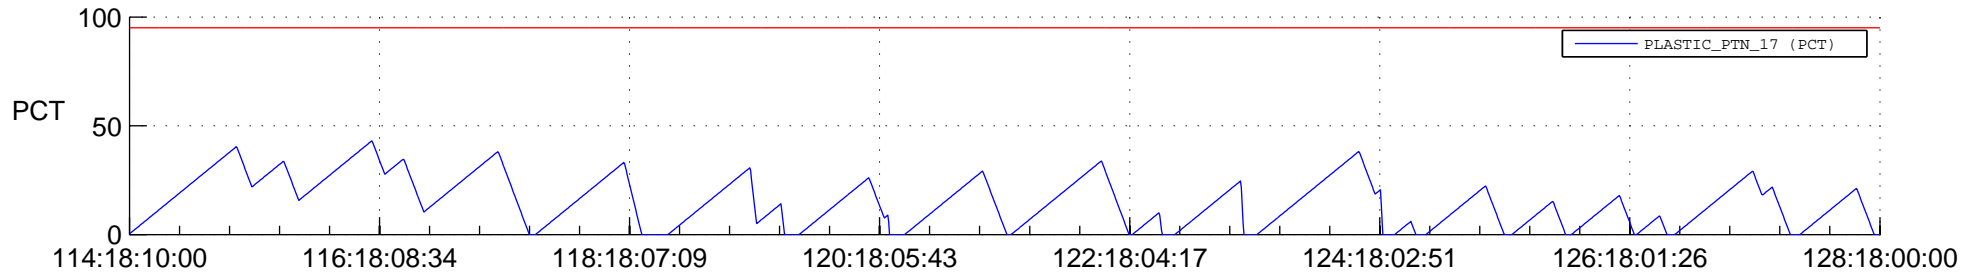

PLASTIC_Percent_Full_Prediction