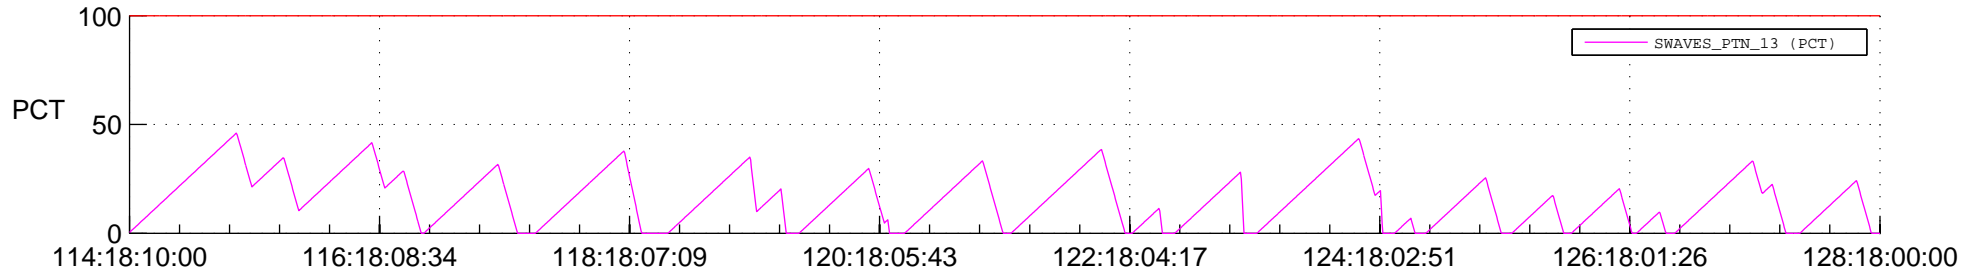

# STEREO BEHIND SSR PCT Full Prediction

## SWAVES\_Percent\_Full\_Prediction