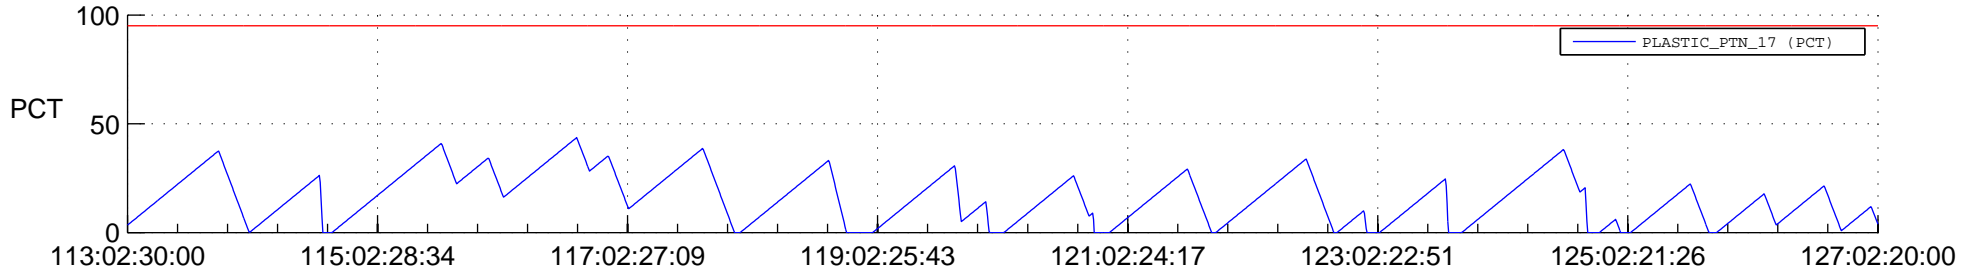

STEREO BEHIND SSR PCT Full Prediction

SWAVES_Percent_Full_Prediction

IMPACT_Percent_Full_Prediction

PLASTIC_Percent_Full_Prediction

Spacecraft_DownLink_Rate

Ground Time (2013:113:02:30:00.000 -2013:127:02:20:00.000)