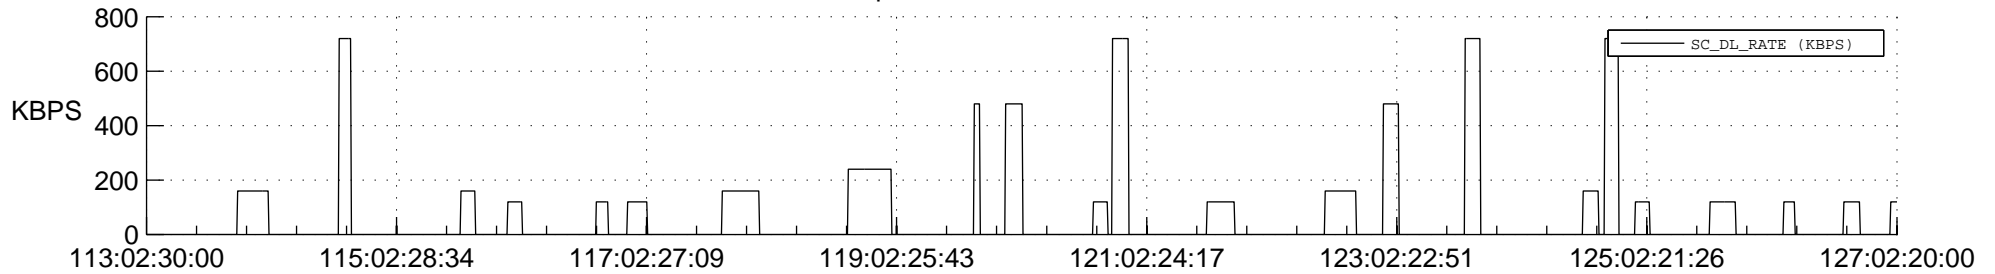

STEREO BEHIND SSR PCT Full Prediction

SWAVES_Percent_Full_Prediction

IMPACT_Percent_Full_Prediction

PLASTIC_Percent_Full_Prediction

Spacecraft_DownLink_Rate

Ground Time (2013:113:02:30:00.000 -2013:127:02:20:00.000)