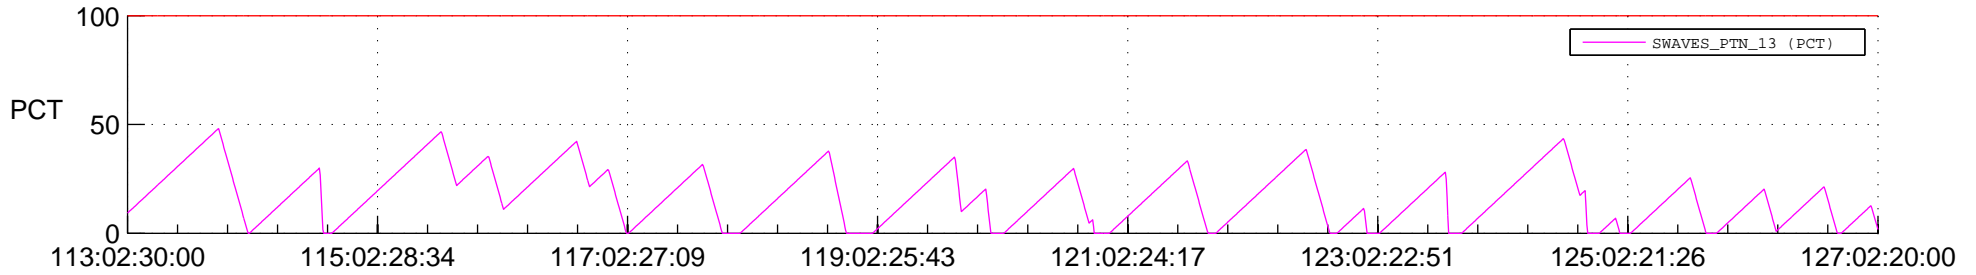

STEREO BEHIND SSR PCT Full Prediction

SWAVES_Percent_Full_Prediction

IMPACT_Percent_Full_Prediction

PLASTIC_Percent_Full_Prediction

Spacecraft_DownLink_Rate

Ground Time (2013:113:02:30:00.000 -2013:127:02:20:00.000)