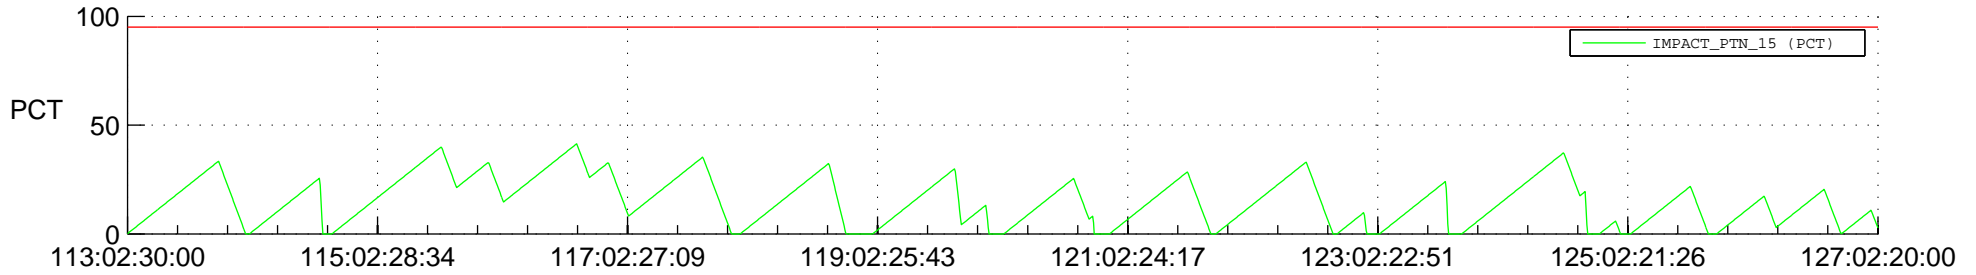

STEREO BEHIND SSR PCT Full Prediction

SWAVES_Percent_Full_Prediction

IMPACT_Percent_Full_Prediction

PLASTIC_Percent_Full_Prediction

Spacecraft_DownLink_Rate

Ground Time (2013:113:02:30:00.000 -2013:127:02:20:00.000)