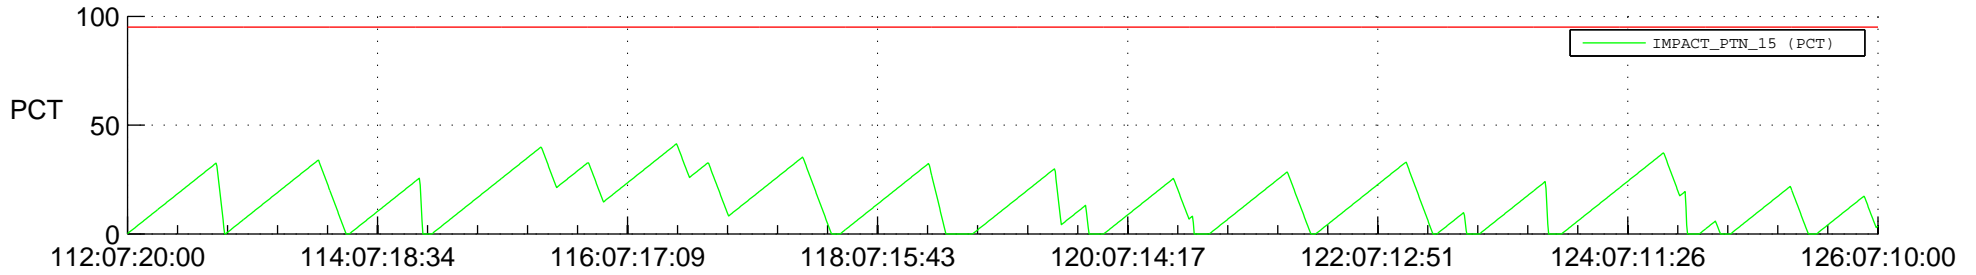

STEREO BEHIND SSR PCT Full Prediction

SWAVES_Percent_Full_Prediction

IMPACT_Percent_Full_Prediction

PLASTIC_Percent_Full_Prediction

Spacecraft_DownLink_Rate

Ground Time (2013:112:07:20:00.000 -2013:126:07:10:00.000)