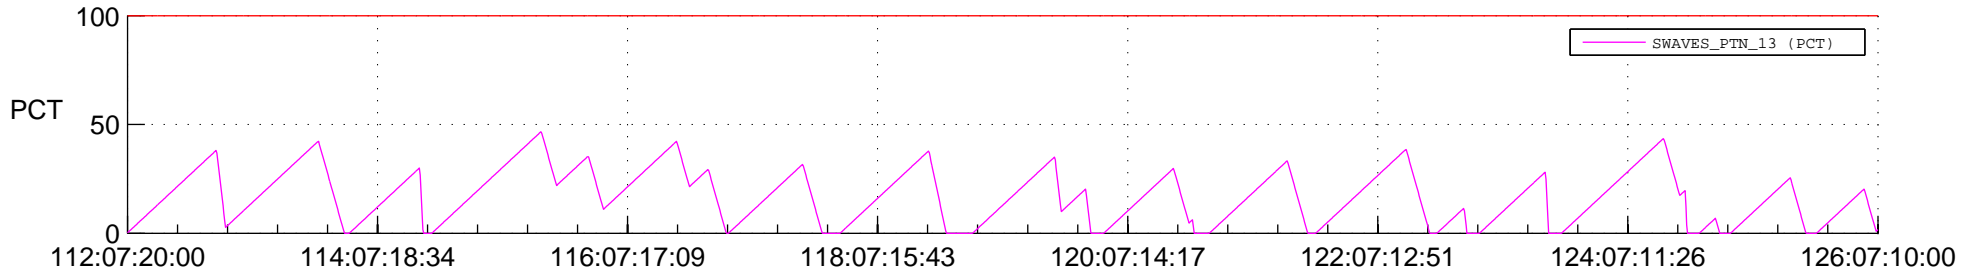

STEREO BEHIND SSR PCT Full Prediction

SWAVES_Percent_Full_Prediction

IMPACT_Percent_Full_Prediction

PLASTIC_Percent_Full_Prediction

Spacecraft_DownLink_Rate

Ground Time (2013:112:07:20:00.000 -2013:126:07:10:00.000)