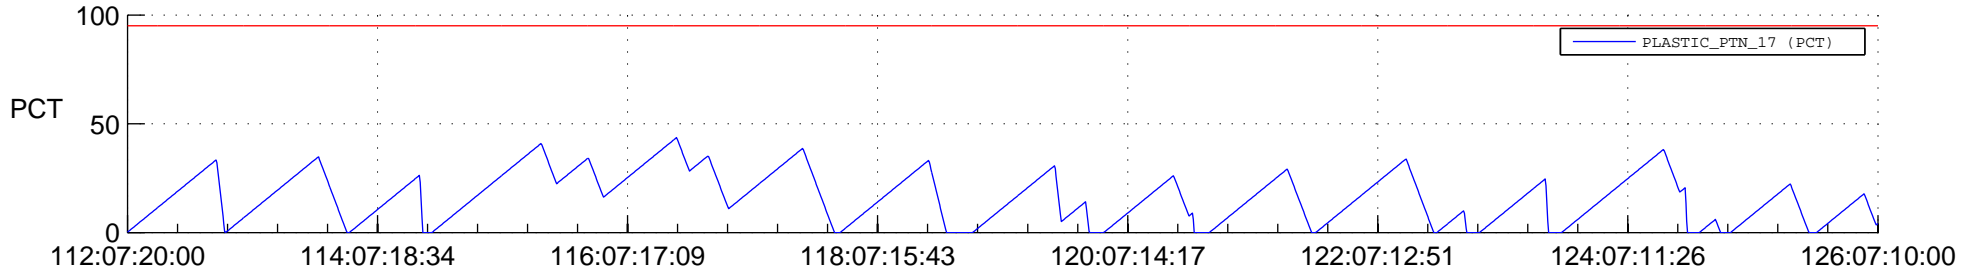

STEREO BEHIND SSR PCT Full Prediction

SWAVES_Percent_Full_Prediction

IMPACT_Percent_Full_Prediction

PLASTIC_Percent_Full_Prediction

Spacecraft_DownLink_Rate

Ground Time (2013:112:07:20:00.000 -2013:126:07:10:00.000)