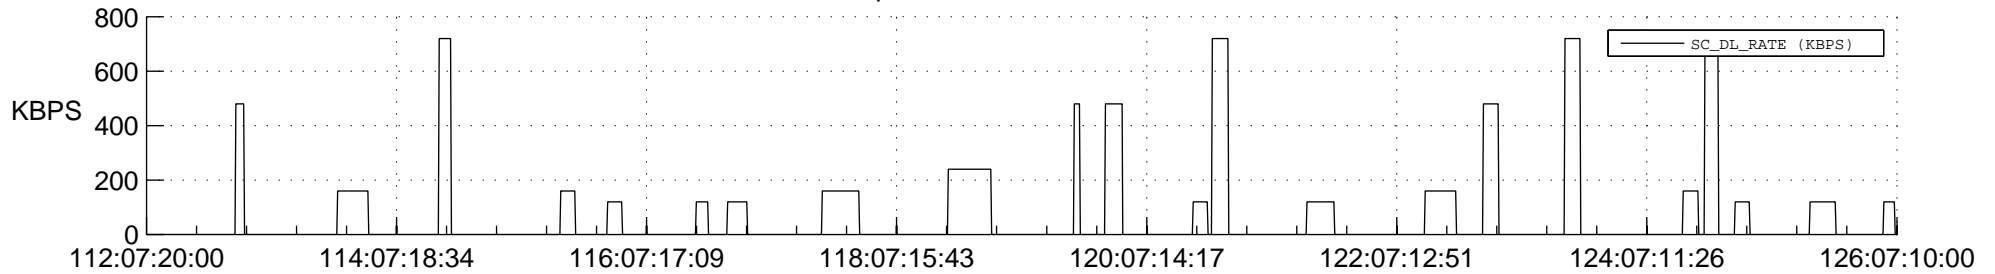

STEREO BEHIND SSR PCT Full Prediction

SWAVES_Percent_Full_Prediction

IMPACT_Percent_Full_Prediction

PLASTIC_Percent_Full_Prediction

Spacecraft_DownLink_Rate

Ground Time (2013:112:07:20:00.000 -2013:126:07:10:00.000)