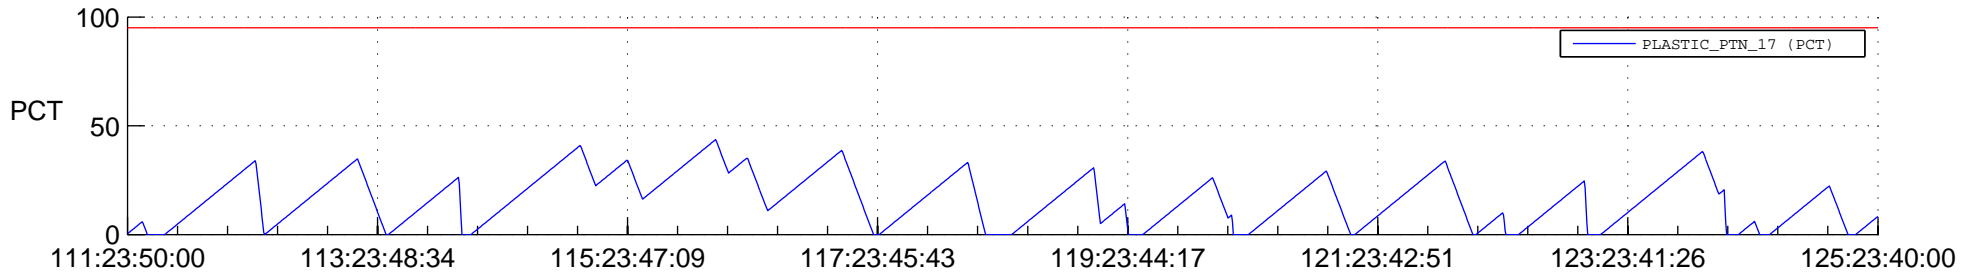

STEREO BEHIND SSR PCT Full Prediction

SWAVES_Percent_Full_Prediction

IMPACT_Percent_Full_Prediction

PLASTIC_Percent_Full_Prediction

Spacecraft_DownLink_Rate