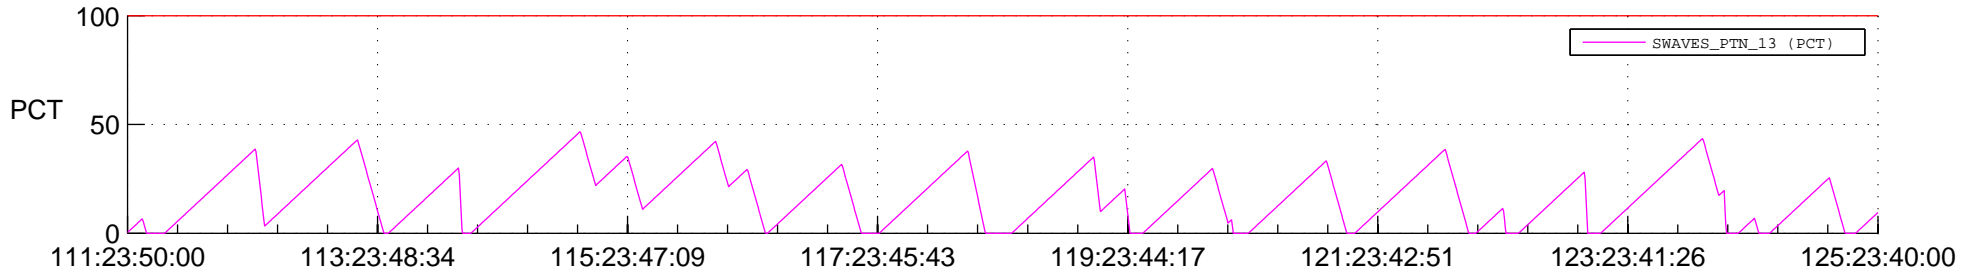

STEREO BEHIND SSR PCT Full Prediction

SWAVES_Percent_Full_Prediction

IMPACT_Percent_Full_Prediction

PLASTIC_Percent_Full_Prediction

Spacecraft_DownLink_Rate