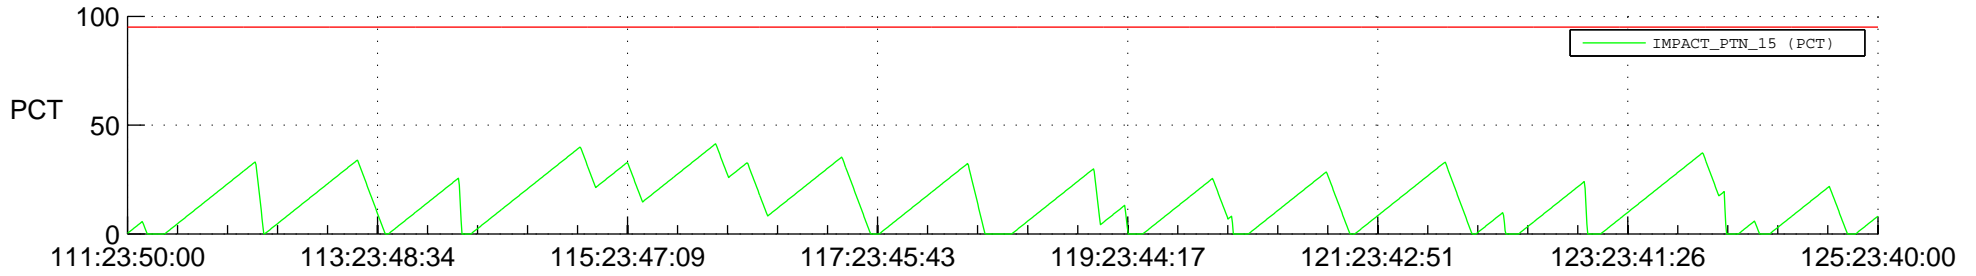

STEREO BEHIND SSR PCT Full Prediction

SWAVES_Percent_Full_Prediction

IMPACT_Percent_Full_Prediction

PLASTIC_Percent_Full_Prediction

Spacecraft_DownLink_Rate