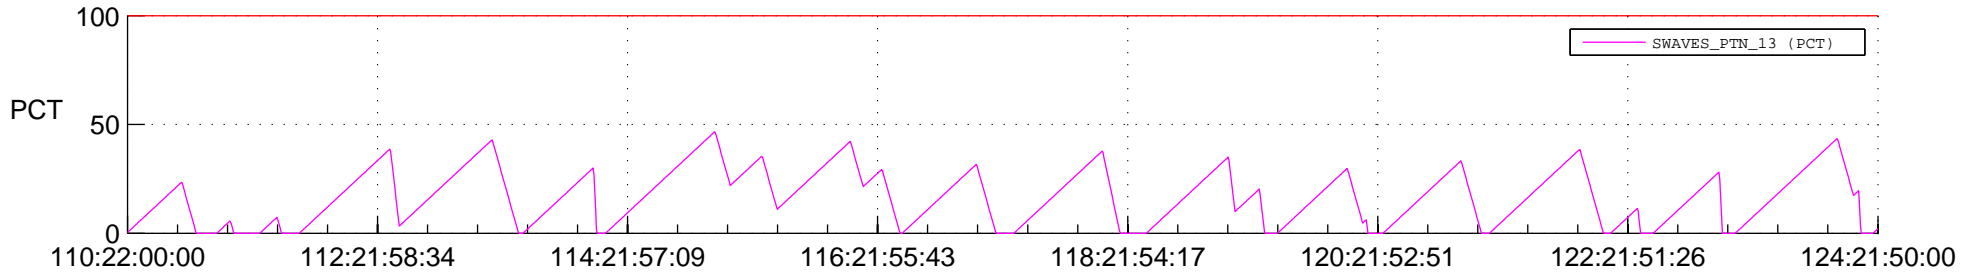

STEREO BEHIND SSR PCT Full Prediction

SWAVES_Percent_Full_Prediction

IMPACT_Percent_Full_Prediction

PLASTIC_Percent_Full_Prediction

Spacecraft_DownLink_Rate