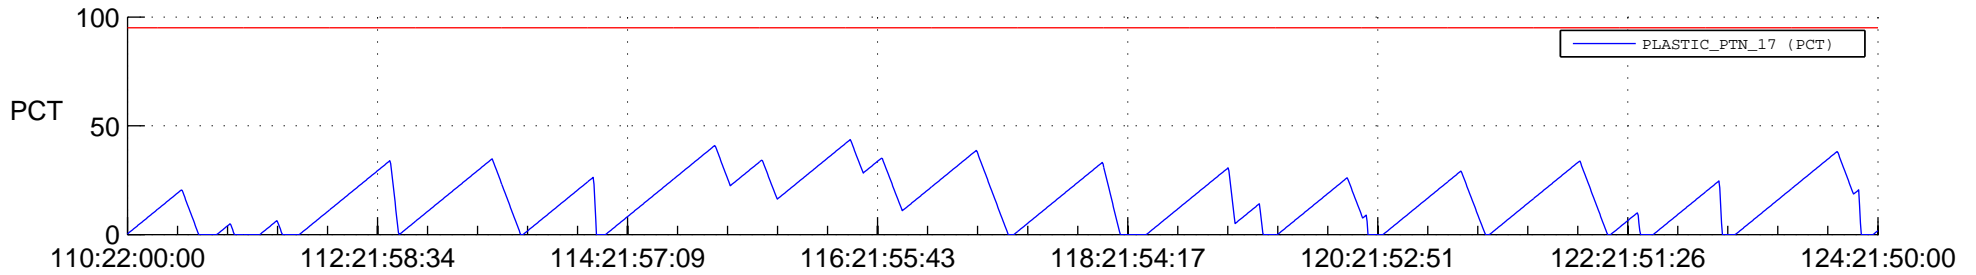

STEREO BEHIND SSR PCT Full Prediction

SWAVES_Percent_Full_Prediction

IMPACT_Percent_Full_Prediction

PLASTIC_Percent_Full_Prediction

Spacecraft_DownLink_Rate