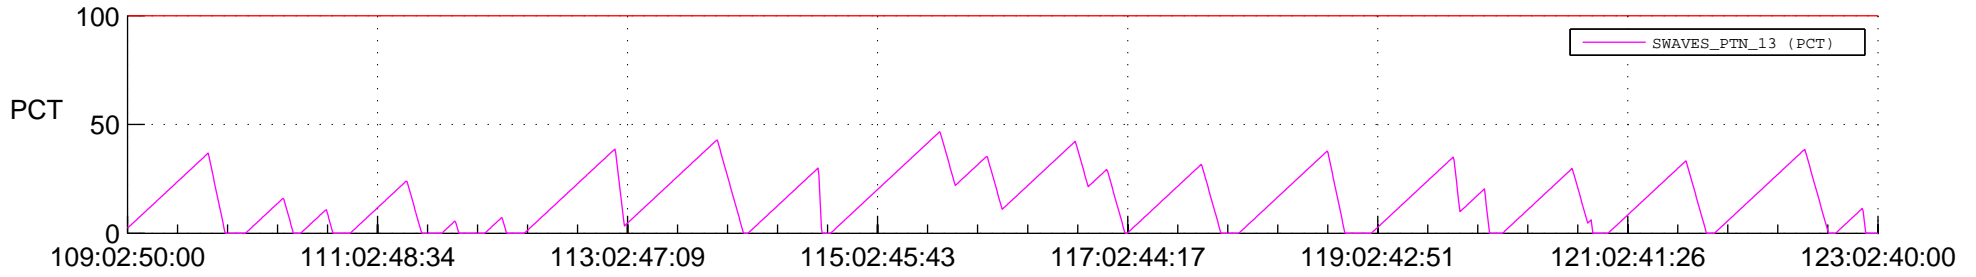

STEREO BEHIND SSR PCT Full Prediction

SWAVES_Percent_Full_Prediction

IMPACT_Percent_Full_Prediction

PLASTIC_Percent_Full_Prediction

Spacecraft_DownLink_Rate