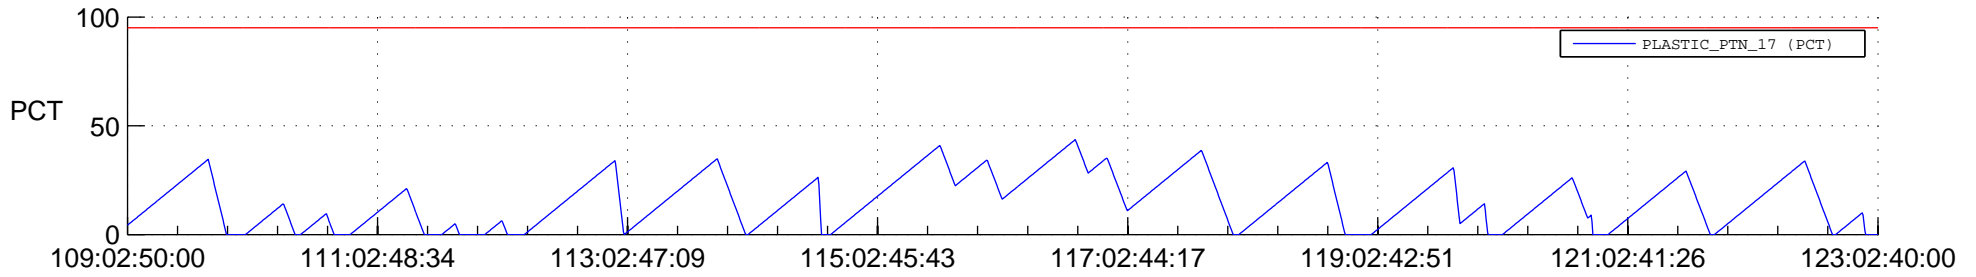

STEREO BEHIND SSR PCT Full Prediction

SWAVES_Percent_Full_Prediction

IMPACT_Percent_Full_Prediction

PLASTIC_Percent_Full_Prediction

Spacecraft_DownLink_Rate