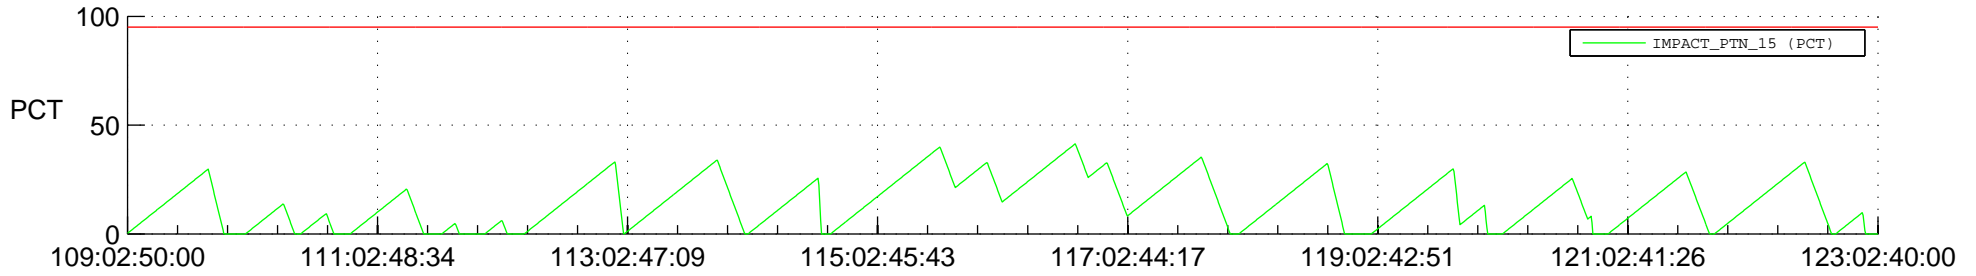

STEREO BEHIND SSR PCT Full Prediction

SWAVES_Percent_Full_Prediction

IMPACT_Percent_Full_Prediction

PLASTIC_Percent_Full_Prediction

Spacecraft_DownLink_Rate