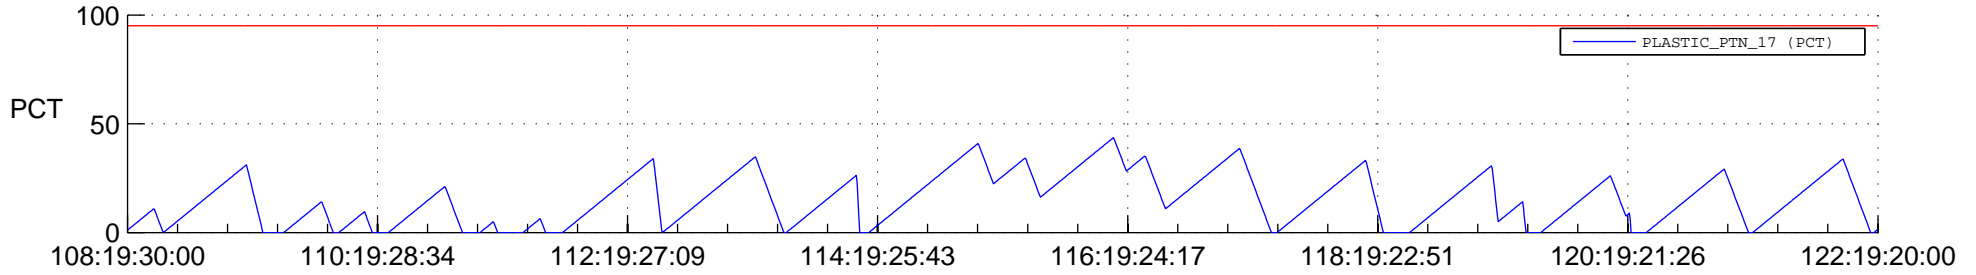

STEREO BEHIND SSR PCT Full Prediction

SWAVES_Percent_Full_Prediction

IMPACT_Percent_Full_Prediction

PLASTIC_Percent_Full_Prediction

Spacecraft_DownLink_Rate