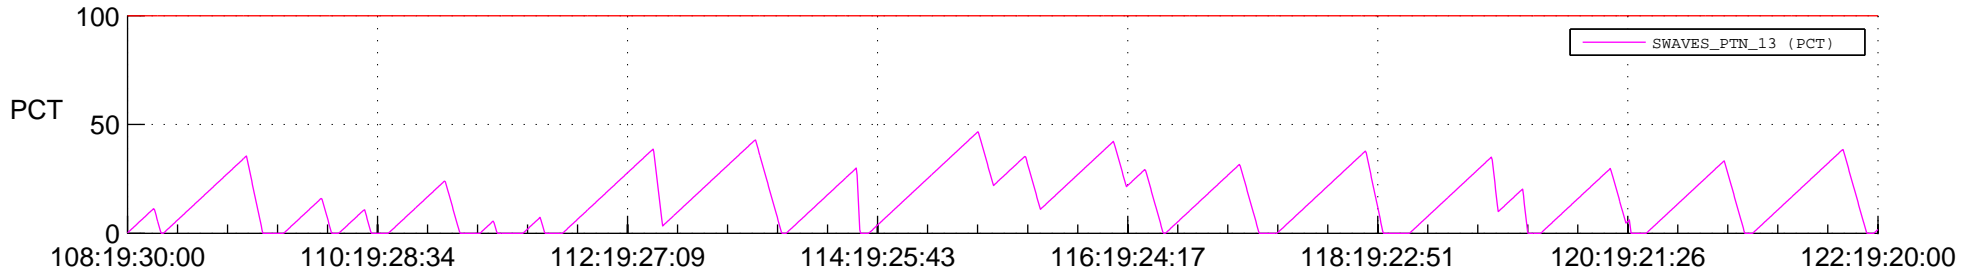

STEREO BEHIND SSR PCT Full Prediction

SWAVES_Percent_Full_Prediction

IMPACT_Percent_Full_Prediction

PLASTIC_Percent_Full_Prediction

Spacecraft_DownLink_Rate