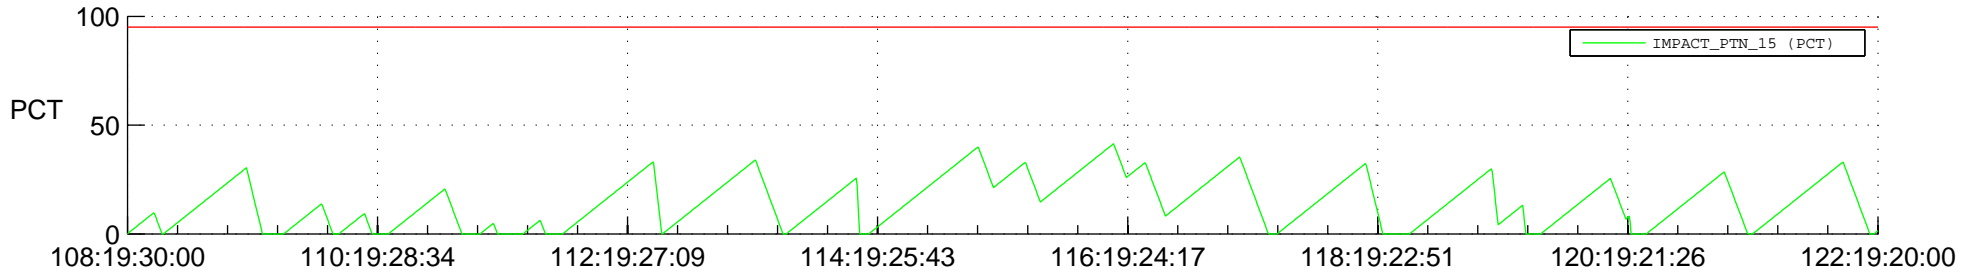

STEREO BEHIND SSR PCT Full Prediction

SWAVES_Percent_Full_Prediction

IMPACT_Percent_Full_Prediction

PLASTIC_Percent_Full_Prediction

Spacecraft_DownLink_Rate