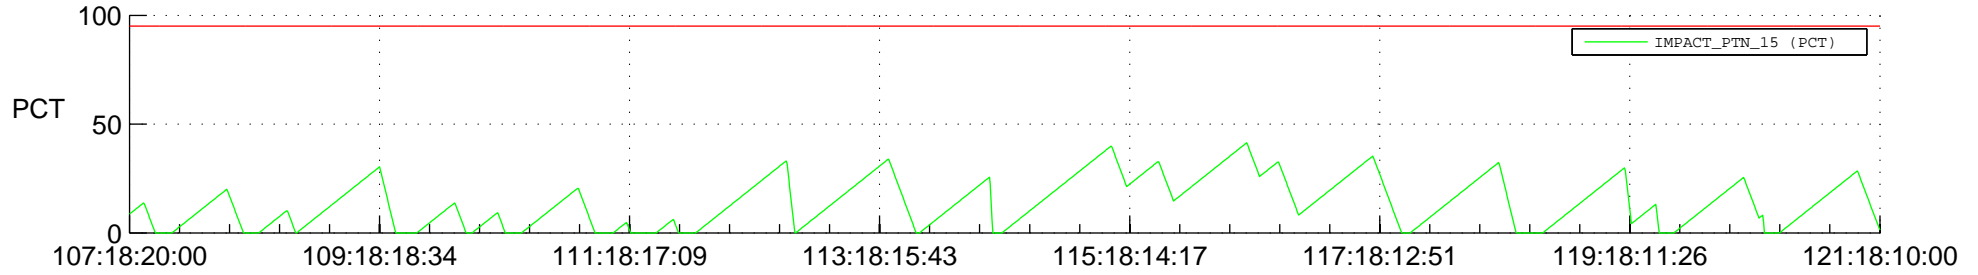

IMPACT_Percent_Full_Prediction