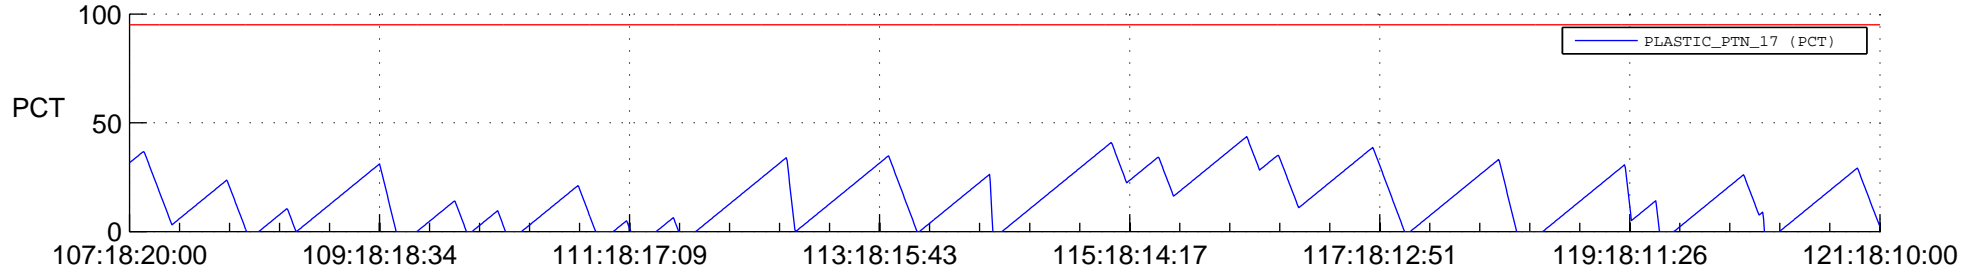

PLASTIC_Percent_Full_Prediction