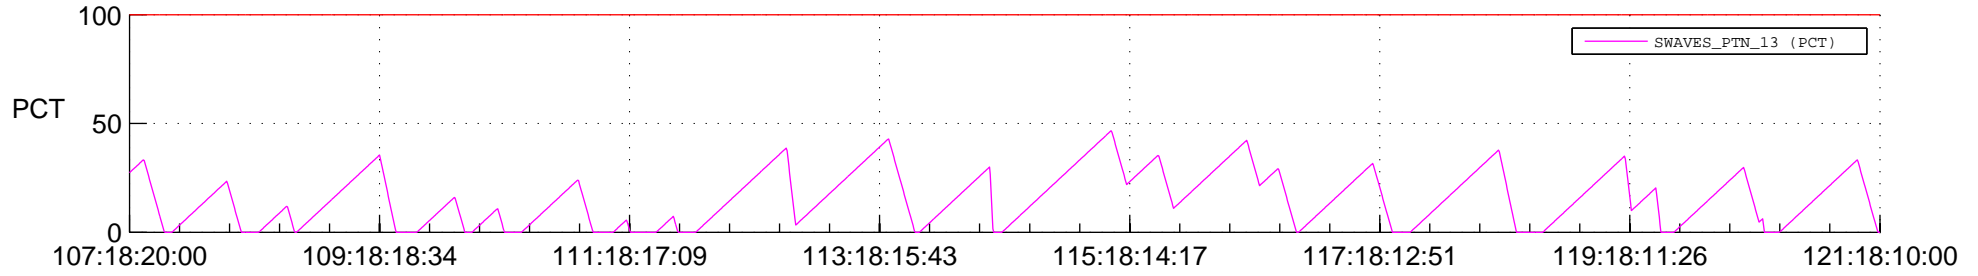

# STEREO BEHIND SSR PCT Full Prediction

## SWAVES\_Percent\_Full\_Prediction