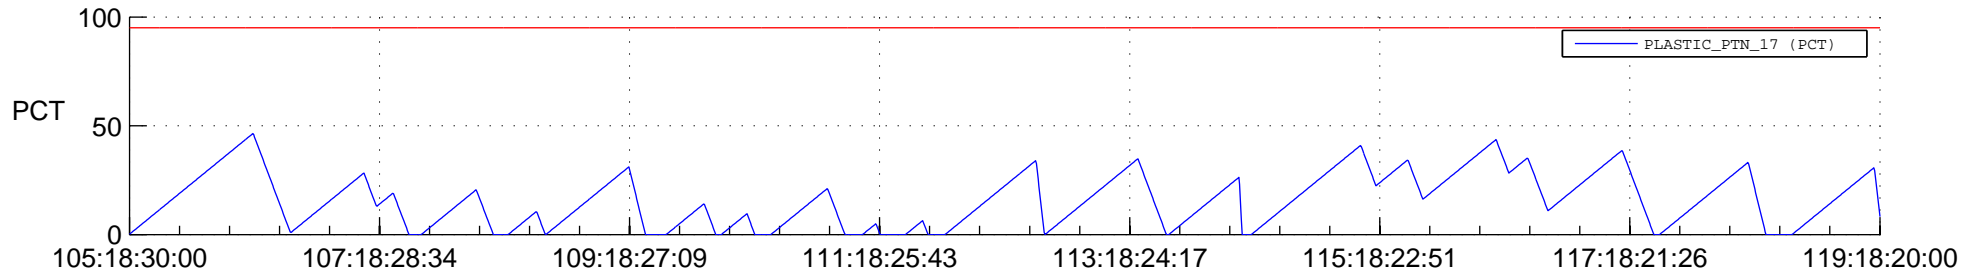

PLASTIC_Percent_Full_Prediction