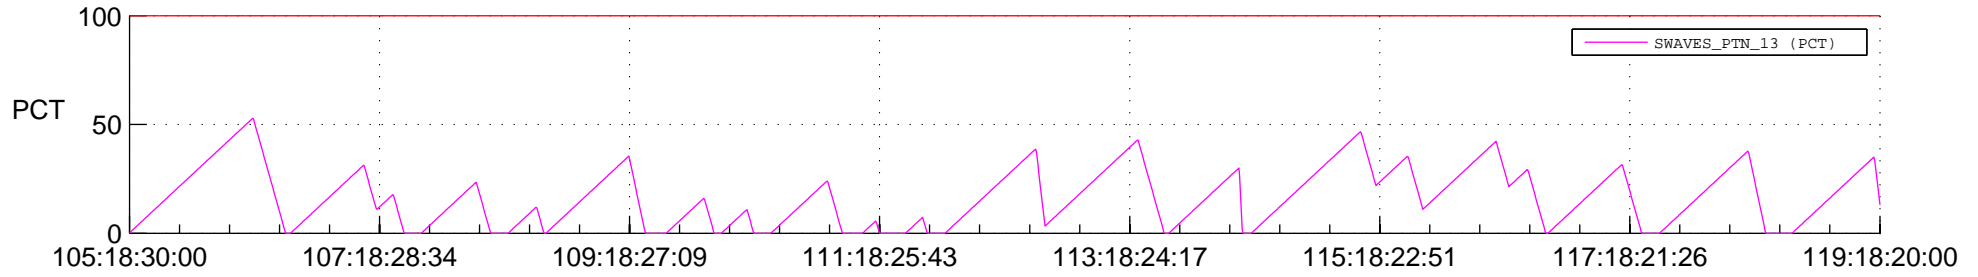

# STEREO BEHIND SSR PCT Full Prediction

## SWAVES\_Percent\_Full\_Prediction