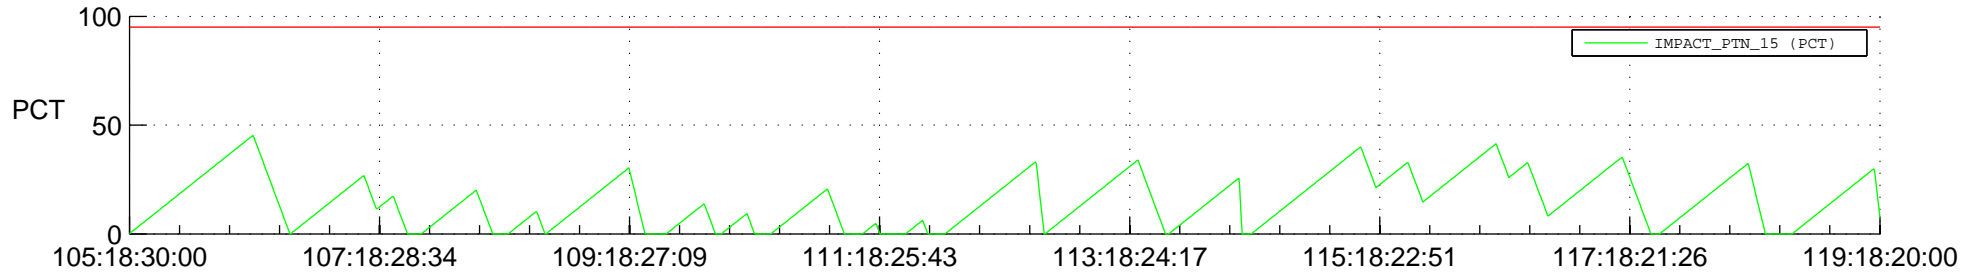

IMPACT_Percent_Full_Prediction