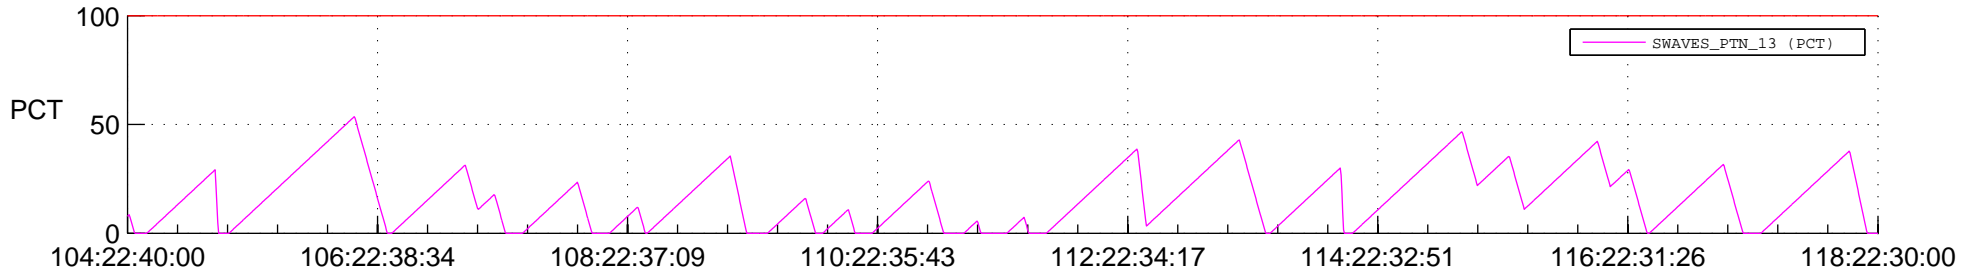

# STEREO BEHIND SSR PCT Full Prediction

## SWAVES\_Percent\_Full\_Prediction