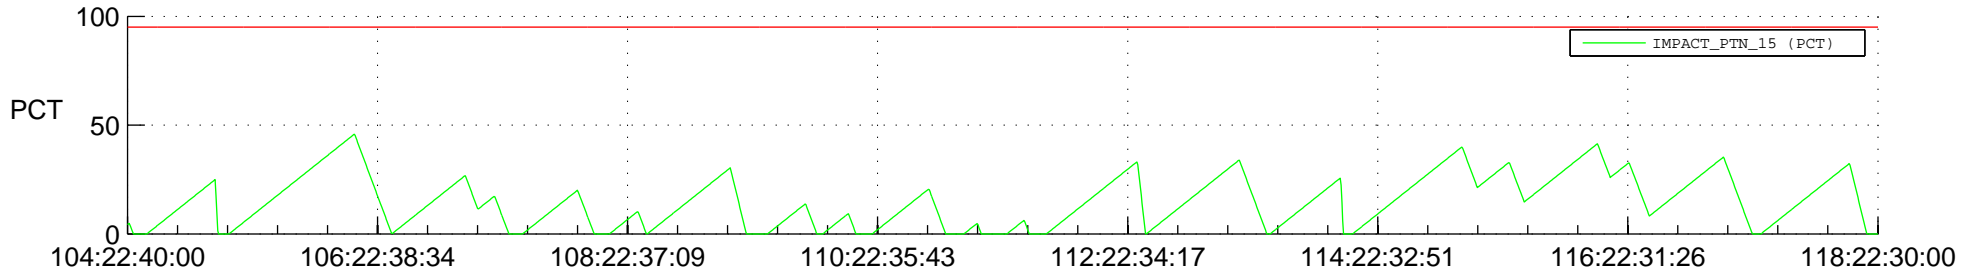

IMPACT_Percent_Full_Prediction