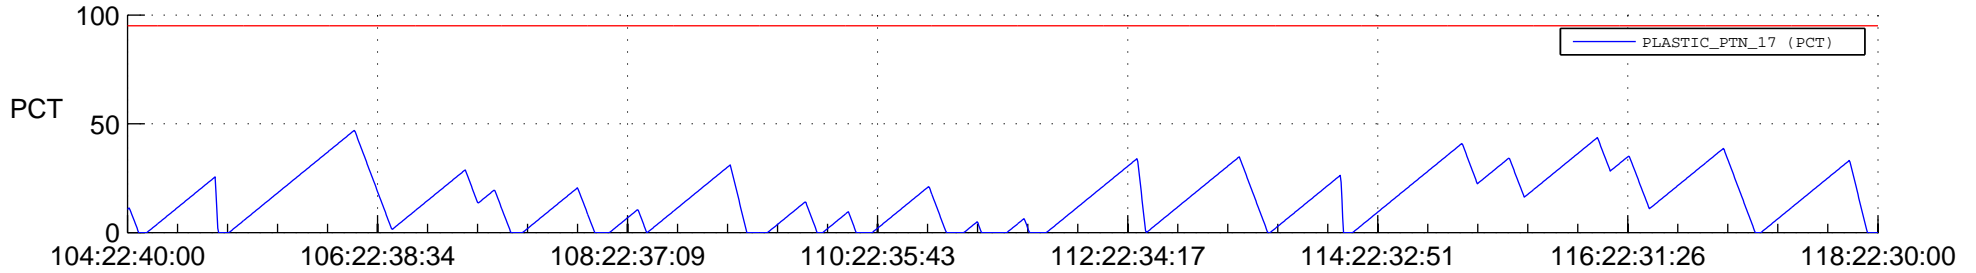

PLASTIC_Percent_Full_Prediction