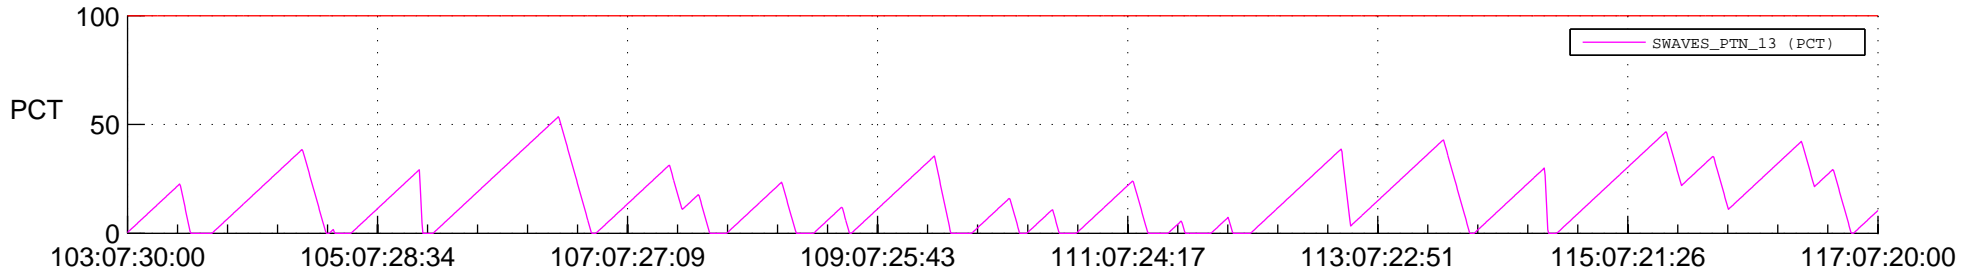

STEREO BEHIND SSR PCT Full Prediction

SWAVES_Percent_Full_Prediction

IMPACT_Percent_Full_Prediction

PLASTIC_Percent_Full_Prediction

Spacecraft_DownLink_Rate