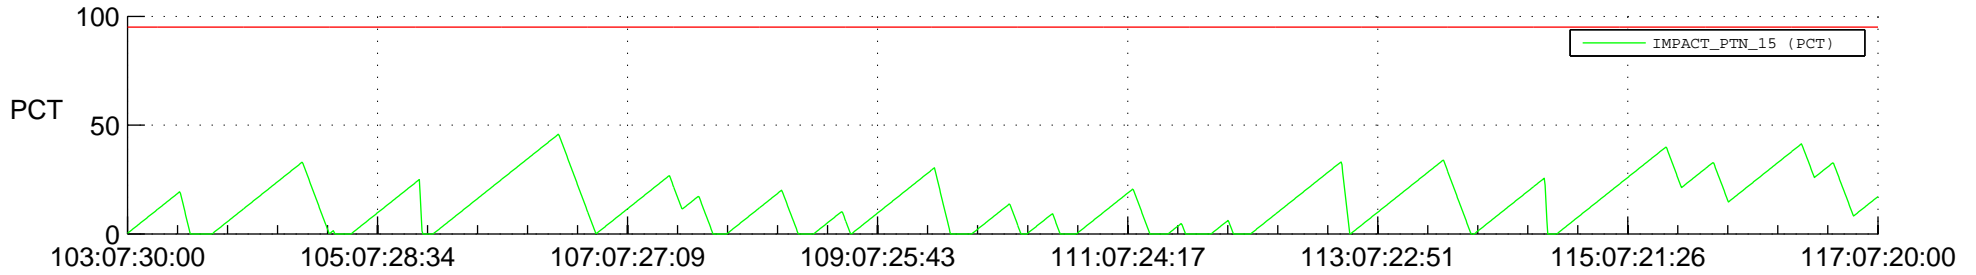

STEREO BEHIND SSR PCT Full Prediction

SWAVES_Percent_Full_Prediction

IMPACT_Percent_Full_Prediction

PLASTIC_Percent_Full_Prediction

Spacecraft_DownLink_Rate