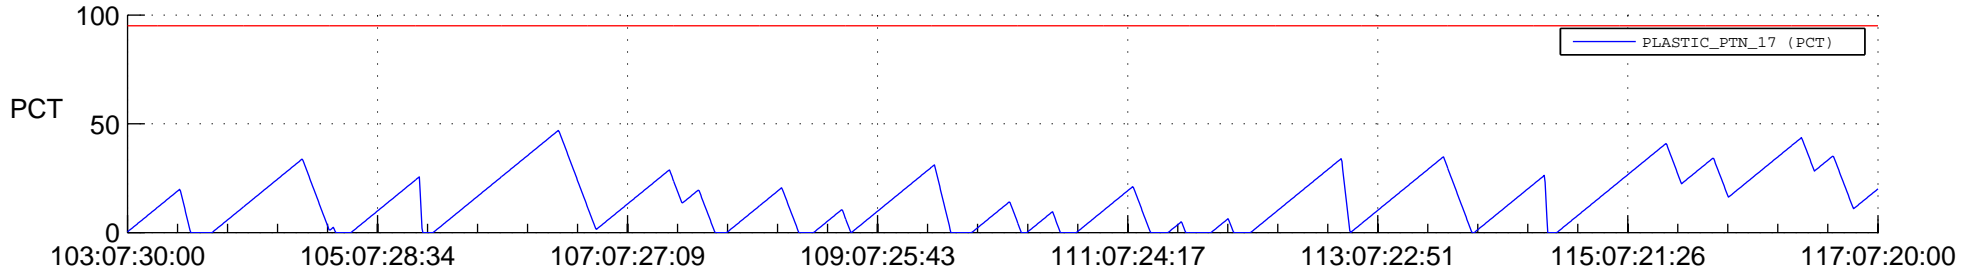

STEREO BEHIND SSR PCT Full Prediction

SWAVES_Percent_Full_Prediction

IMPACT_Percent_Full_Prediction

PLASTIC_Percent_Full_Prediction

Spacecraft_DownLink_Rate