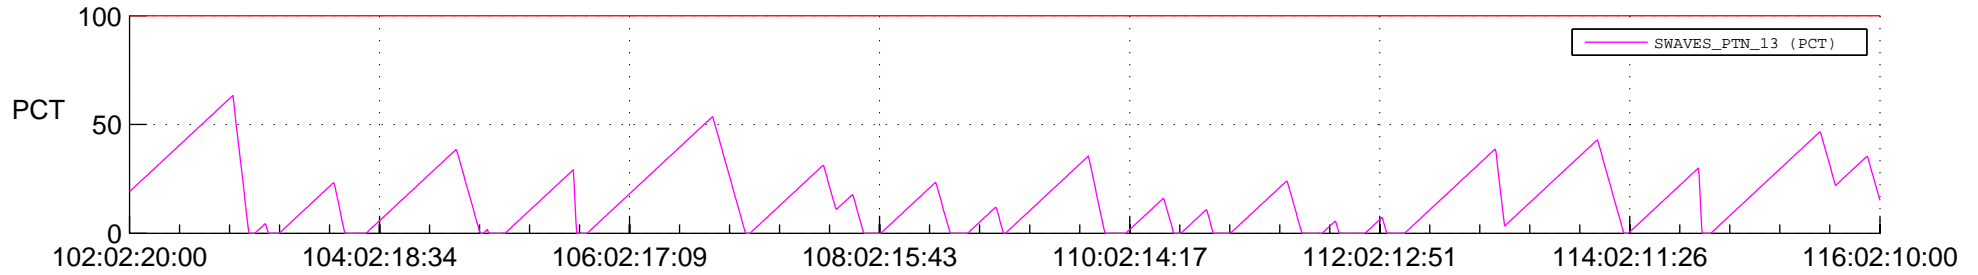

STEREO BEHIND SSR PCT Full Prediction

SWAVES_Percent_Full_Prediction

IMPACT_Percent_Full_Prediction

PLASTIC_Percent_Full_Prediction

Spacecraft_DownLink_Rate