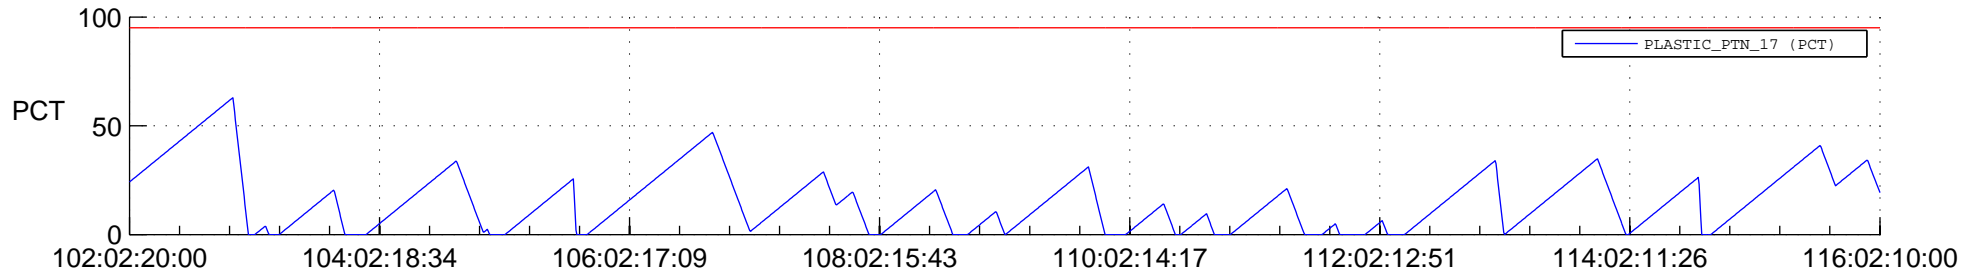

STEREO BEHIND SSR PCT Full Prediction

SWAVES_Percent_Full_Prediction

IMPACT_Percent_Full_Prediction

PLASTIC_Percent_Full_Prediction

Spacecraft_DownLink_Rate