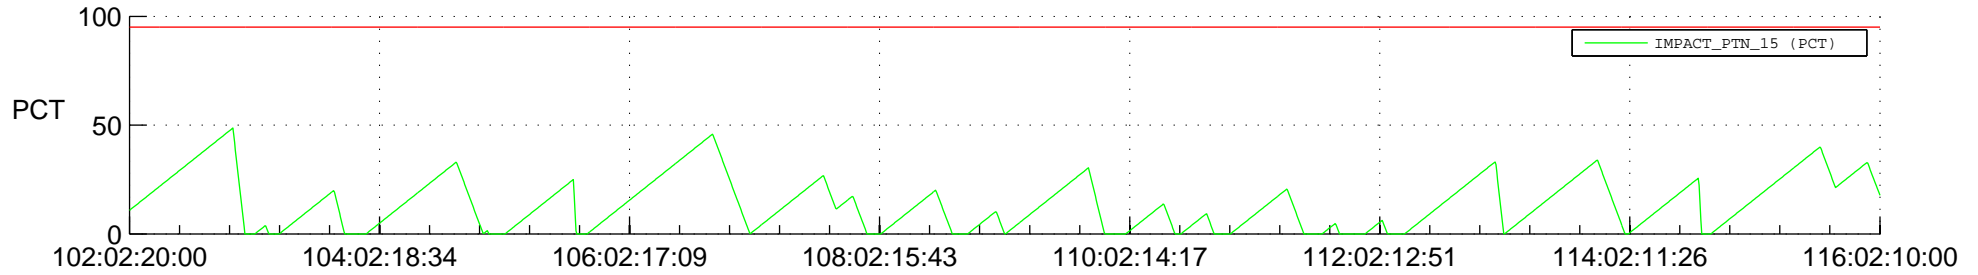

STEREO BEHIND SSR PCT Full Prediction

SWAVES_Percent_Full_Prediction

IMPACT_Percent_Full_Prediction

PLASTIC_Percent_Full_Prediction

Spacecraft_DownLink_Rate