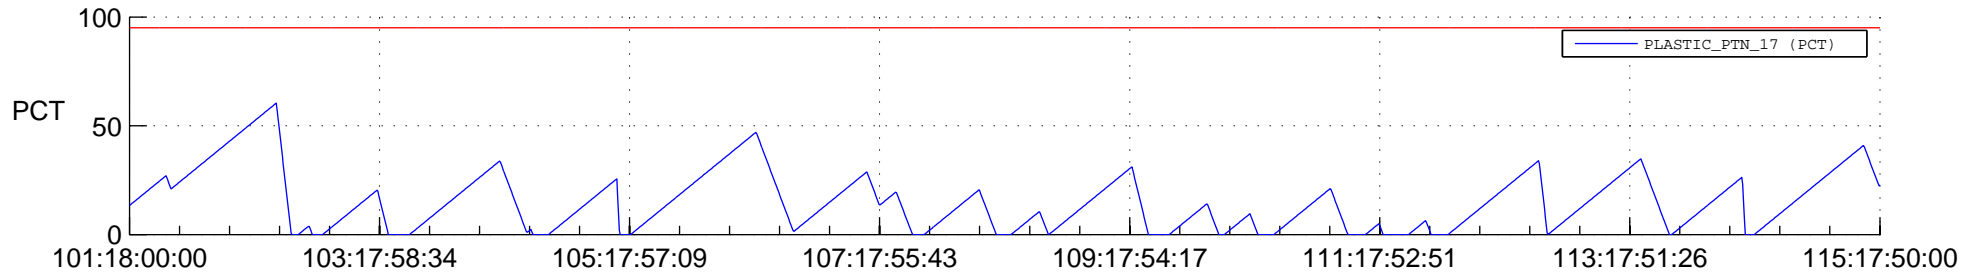

STEREO BEHIND SSR PCT Full Prediction

SWAVES_Percent_Full_Prediction

IMPACT_Percent_Full_Prediction

PLASTIC_Percent_Full_Prediction

Spacecraft_DownLink_Rate