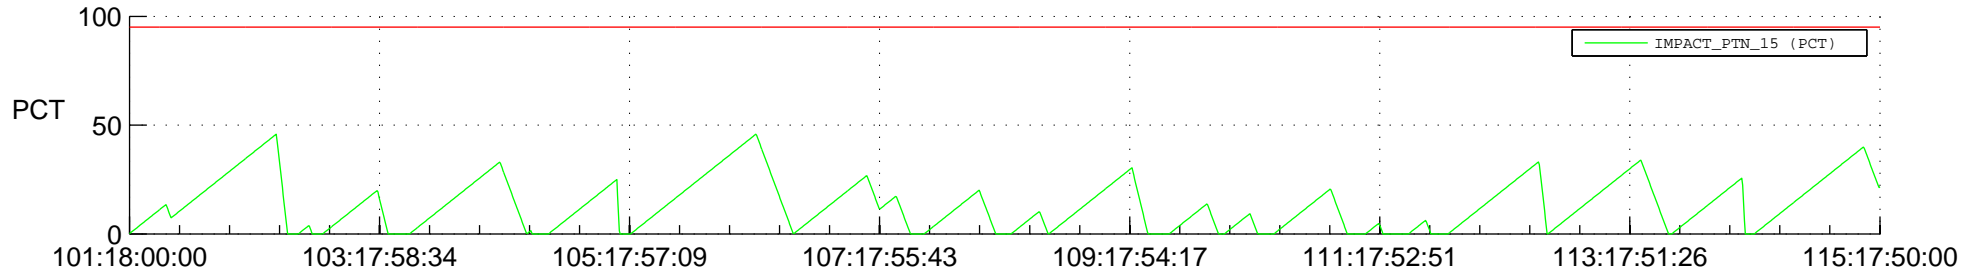

STEREO BEHIND SSR PCT Full Prediction

SWAVES_Percent_Full_Prediction

IMPACT_Percent_Full_Prediction

PLASTIC_Percent_Full_Prediction

Spacecraft_DownLink_Rate