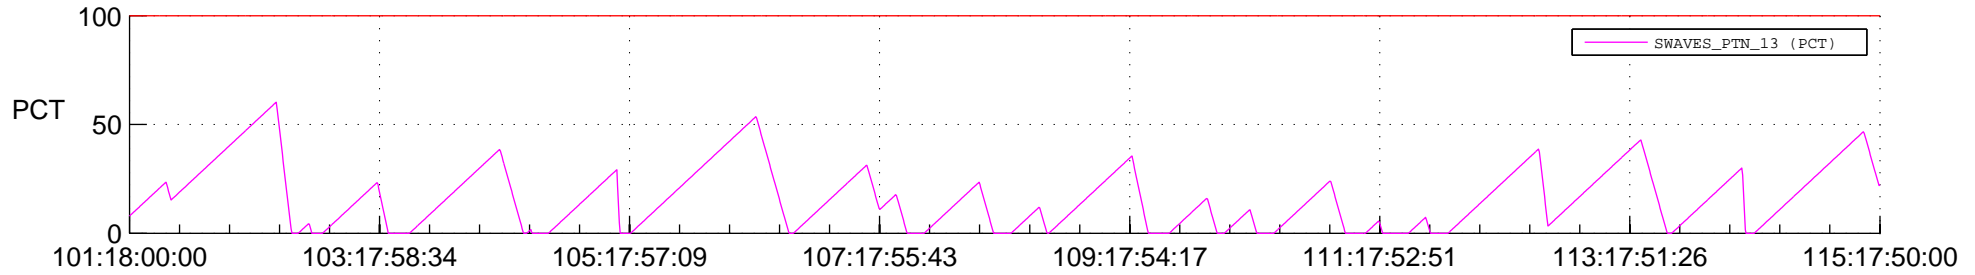

STEREO BEHIND SSR PCT Full Prediction

SWAVES_Percent_Full_Prediction

IMPACT_Percent_Full_Prediction

PLASTIC_Percent_Full_Prediction

Spacecraft_DownLink_Rate