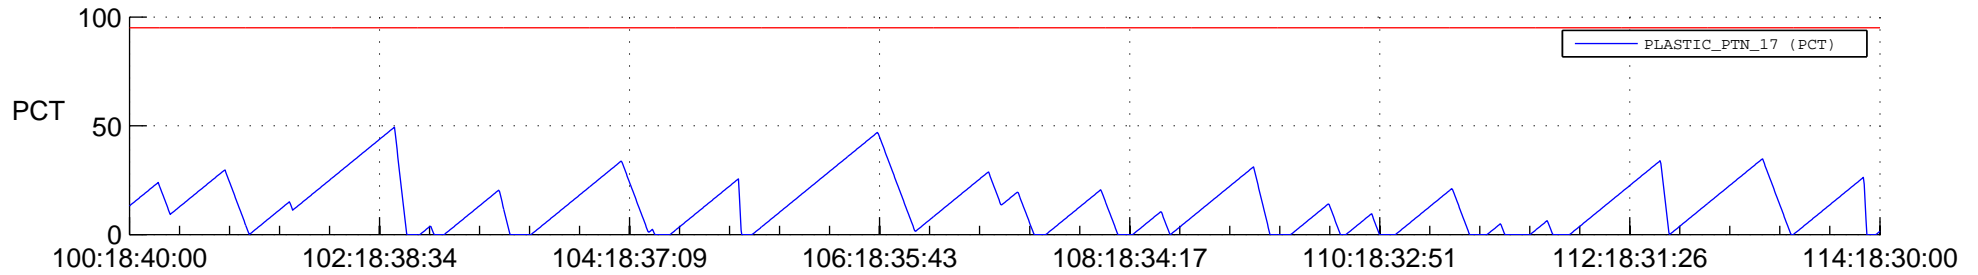

STEREO BEHIND SSR PCT Full Prediction

SWAVES_Percent_Full_Prediction

IMPACT_Percent_Full_Prediction

PLASTIC_Percent_Full_Prediction

Spacecraft_DownLink_Rate