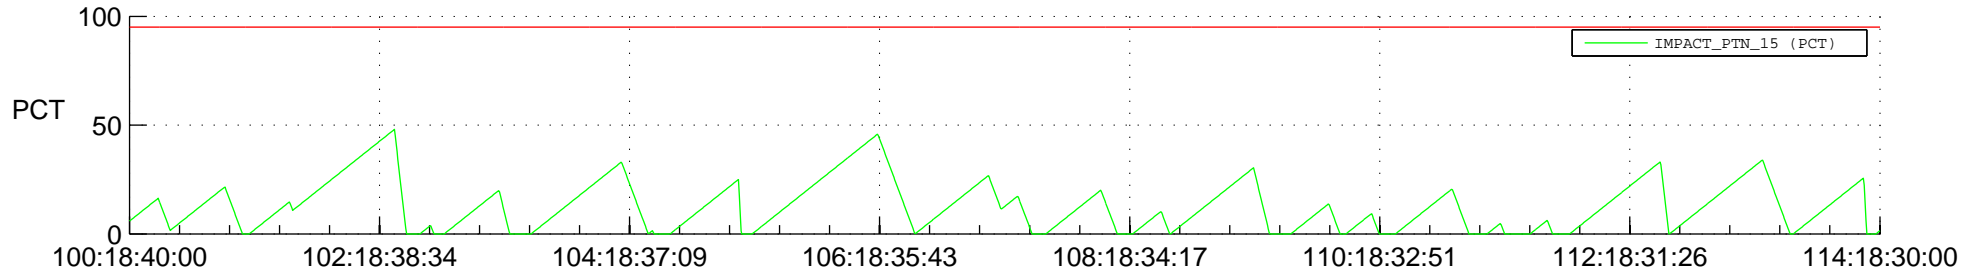

STEREO BEHIND SSR PCT Full Prediction

SWAVES_Percent_Full_Prediction

IMPACT_Percent_Full_Prediction

PLASTIC_Percent_Full_Prediction

Spacecraft_DownLink_Rate