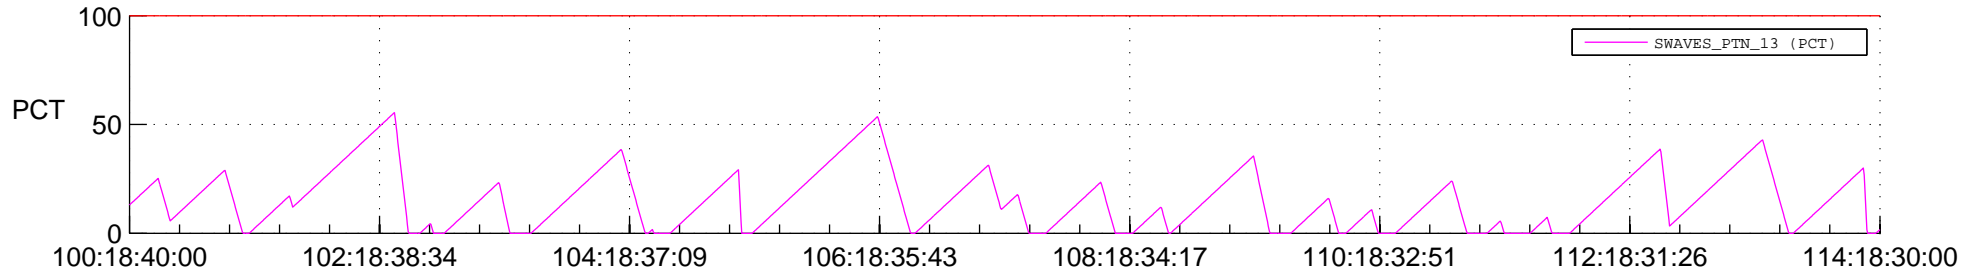

STEREO BEHIND SSR PCT Full Prediction

SWAVES_Percent_Full_Prediction

IMPACT_Percent_Full_Prediction

PLASTIC_Percent_Full_Prediction

Spacecraft_DownLink_Rate