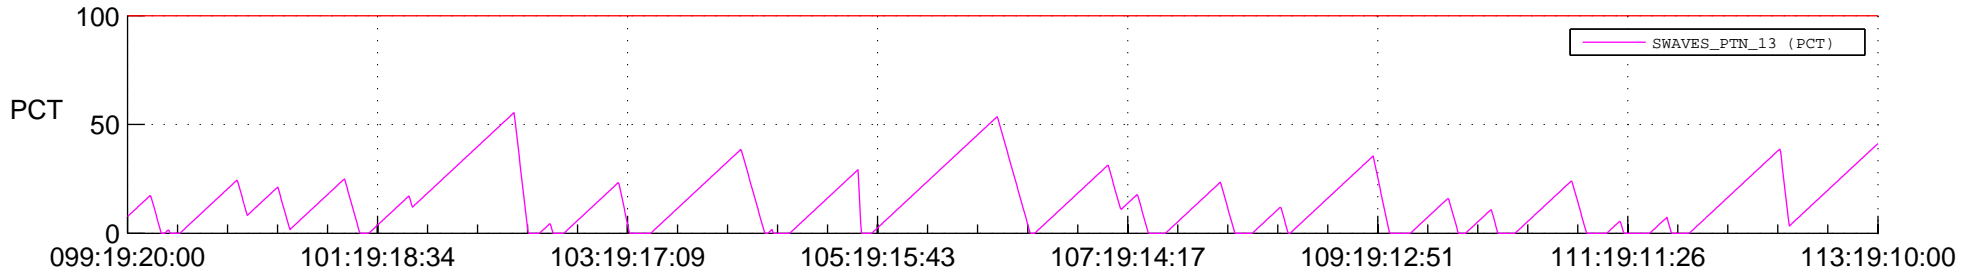

STEREO BEHIND SSR PCT Full Prediction

SWAVES_Percent_Full_Prediction

IMPACT_Percent_Full_Prediction

PLASTIC_Percent_Full_Prediction

Spacecraft_DownLink_Rate