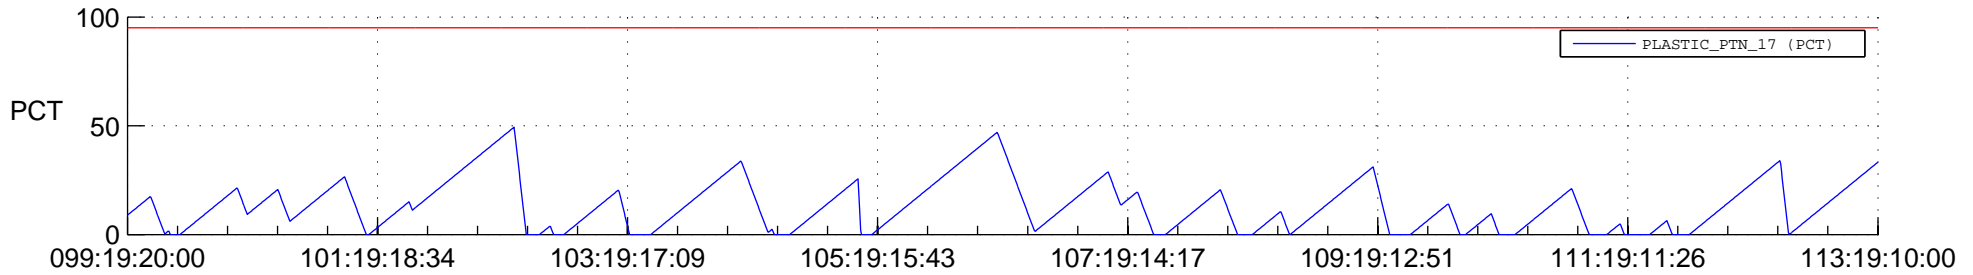

STEREO BEHIND SSR PCT Full Prediction

SWAVES_Percent_Full_Prediction

IMPACT_Percent_Full_Prediction

PLASTIC_Percent_Full_Prediction

Spacecraft_DownLink_Rate