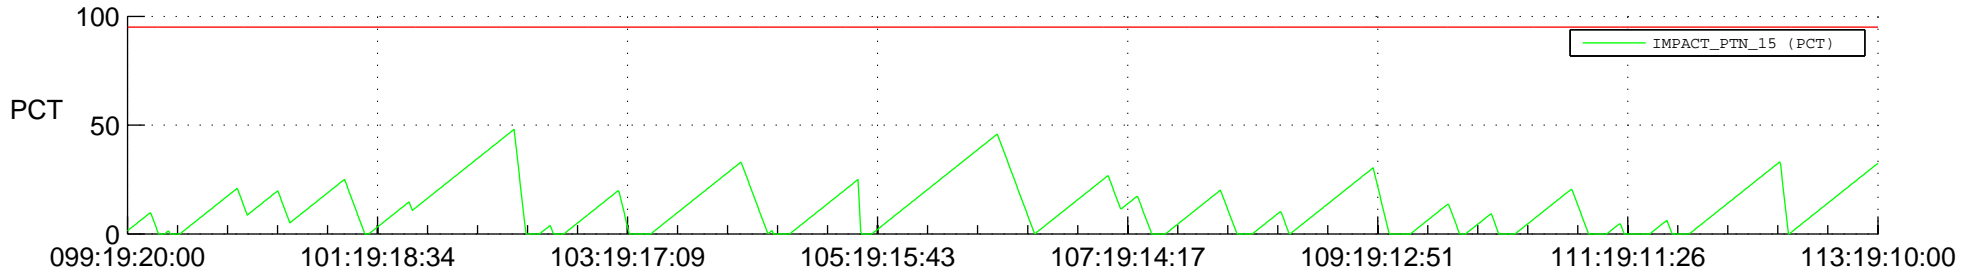

STEREO BEHIND SSR PCT Full Prediction

SWAVES_Percent_Full_Prediction

IMPACT_Percent_Full_Prediction

PLASTIC_Percent_Full_Prediction

Spacecraft_DownLink_Rate