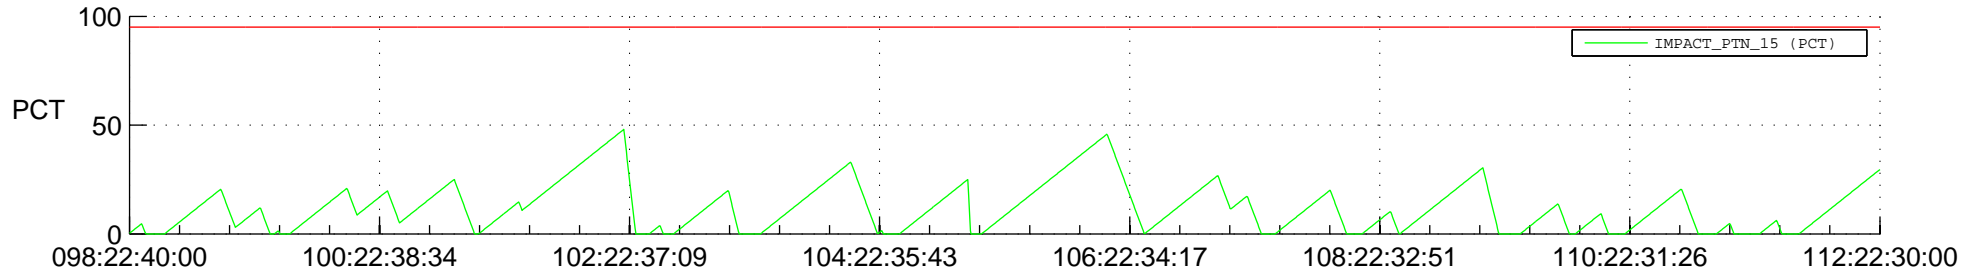

STEREO BEHIND SSR PCT Full Prediction

SWAVES_Percent_Full_Prediction

IMPACT_Percent_Full_Prediction

PLASTIC_Percent_Full_Prediction

Spacecraft_DownLink_Rate

Ground Time (2013:098:22:40:00.000 -2013:112:22:30:00.000)