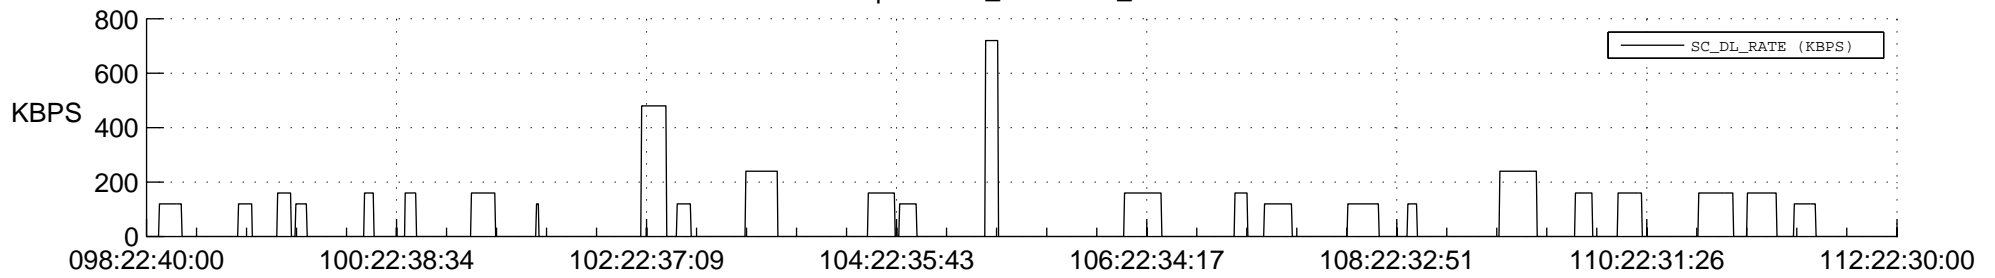

STEREO BEHIND SSR PCT Full Prediction

SWAVES_Percent_Full_Prediction

IMPACT_Percent_Full_Prediction

PLASTIC_Percent_Full_Prediction

Spacecraft_DownLink_Rate

Ground Time (2013:098:22:40:00.000 -2013:112:22:30:00.000)