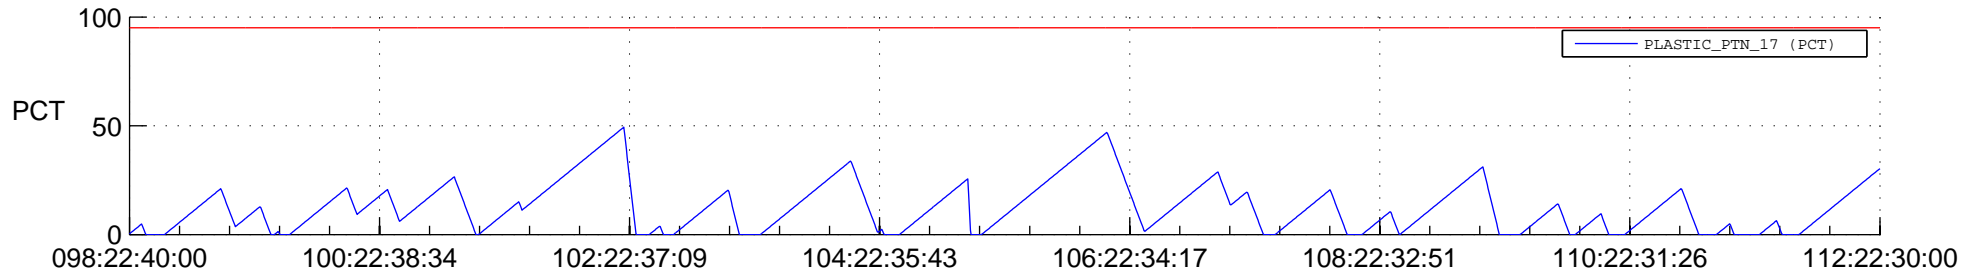

STEREO BEHIND SSR PCT Full Prediction

SWAVES_Percent_Full_Prediction

IMPACT_Percent_Full_Prediction

PLASTIC_Percent_Full_Prediction

Spacecraft_DownLink_Rate

Ground Time (2013:098:22:40:00.000 -2013:112:22:30:00.000)