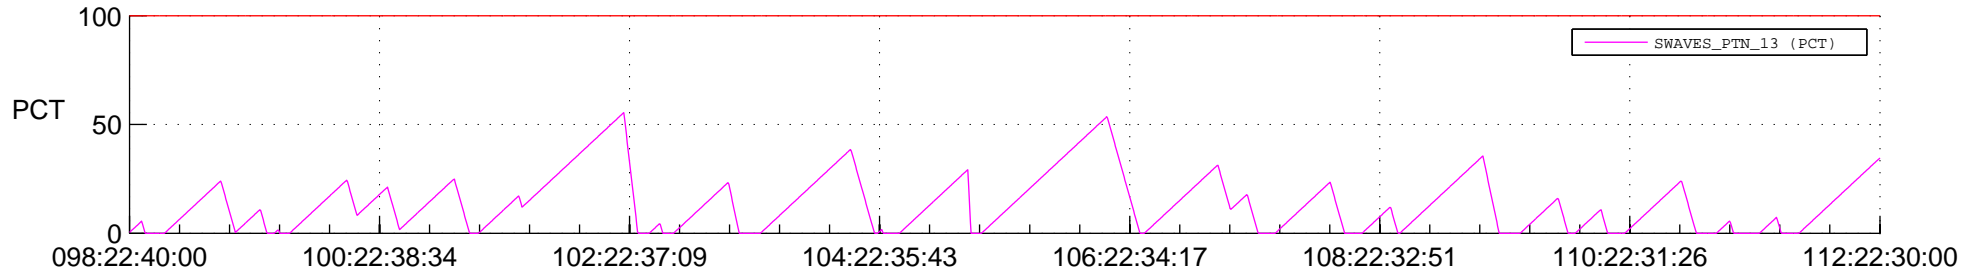

STEREO BEHIND SSR PCT Full Prediction

SWAVES_Percent_Full_Prediction

IMPACT_Percent_Full_Prediction

PLASTIC_Percent_Full_Prediction

Spacecraft_DownLink_Rate

Ground Time (2013:098:22:40:00.000 -2013:112:22:30:00.000)