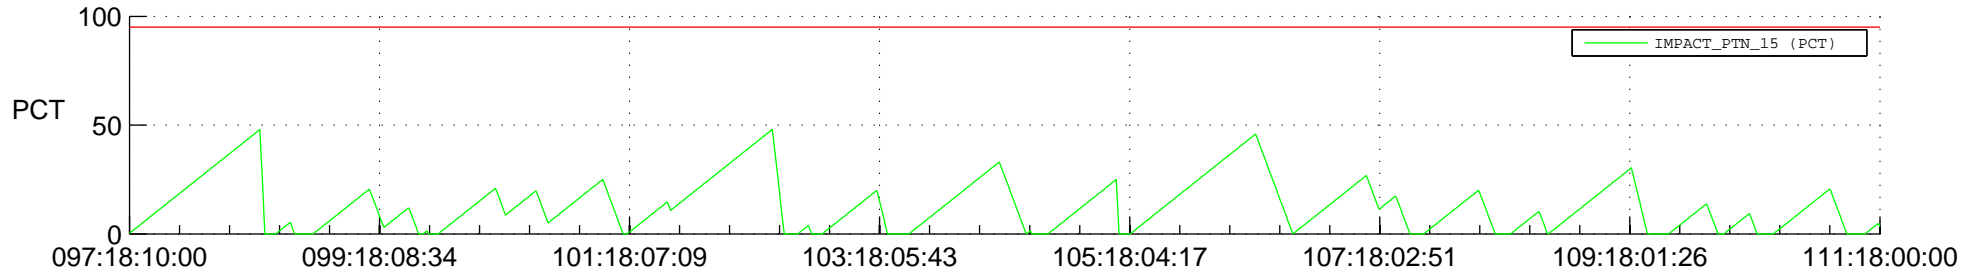

STEREO BEHIND SSR PCT Full Prediction

SWAVES_Percent_Full_Prediction

IMPACT_Percent_Full_Prediction

PLASTIC_Percent_Full_Prediction

Spacecraft_DownLink_Rate