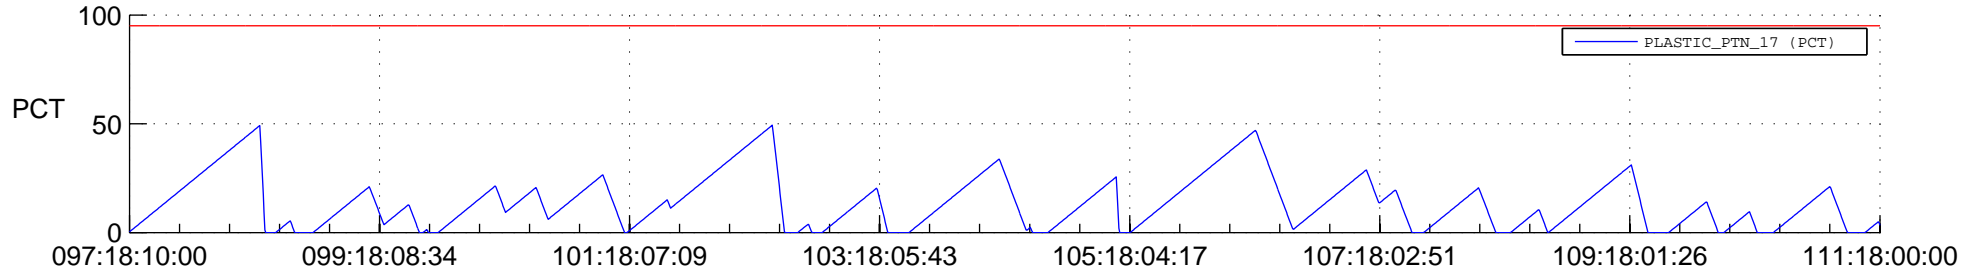

STEREO BEHIND SSR PCT Full Prediction

SWAVES_Percent_Full_Prediction

IMPACT_Percent_Full_Prediction

PLASTIC_Percent_Full_Prediction

Spacecraft_DownLink_Rate