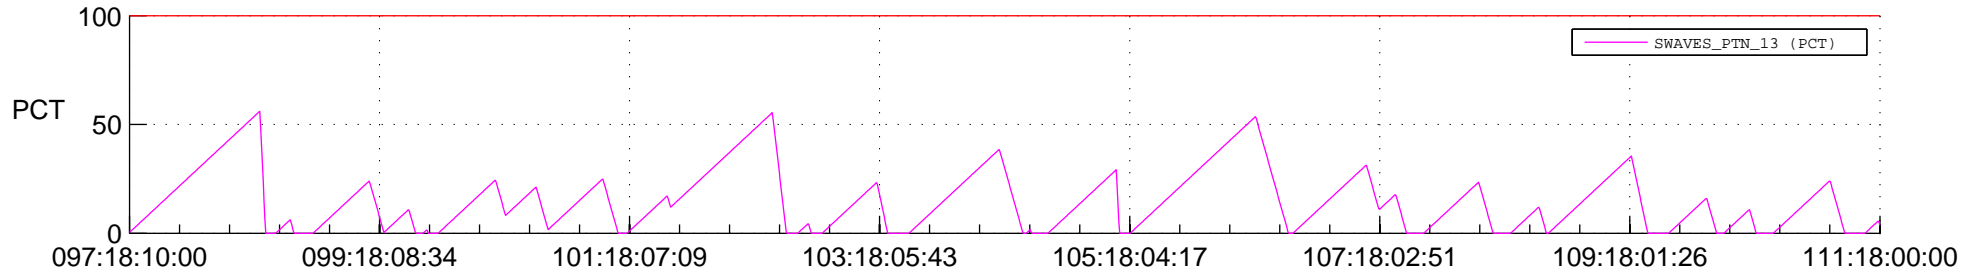

STEREO BEHIND SSR PCT Full Prediction

SWAVES_Percent_Full_Prediction

IMPACT_Percent_Full_Prediction

PLASTIC_Percent_Full_Prediction

Spacecraft_DownLink_Rate