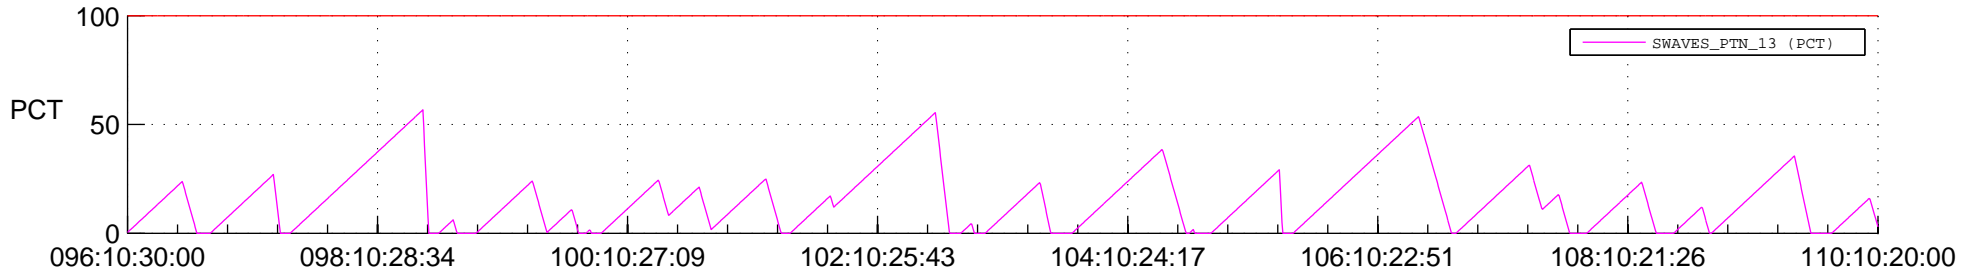

STEREO BEHIND SSR PCT Full Prediction

SWAVES_Percent_Full_Prediction

IMPACT_Percent_Full_Prediction

PLASTIC_Percent_Full_Prediction

Spacecraft_DownLink_Rate