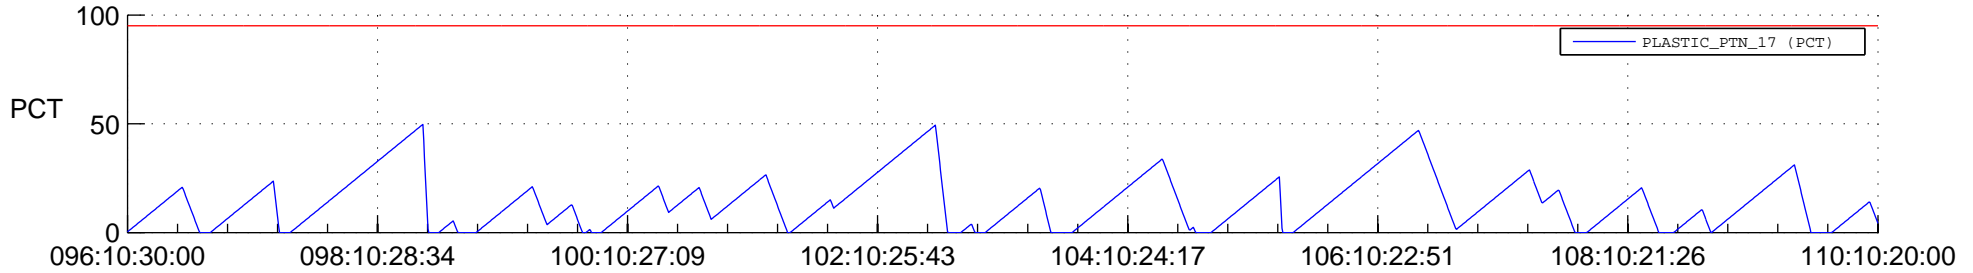

STEREO BEHIND SSR PCT Full Prediction

SWAVES_Percent_Full_Prediction

IMPACT_Percent_Full_Prediction

PLASTIC_Percent_Full_Prediction

Spacecraft_DownLink_Rate