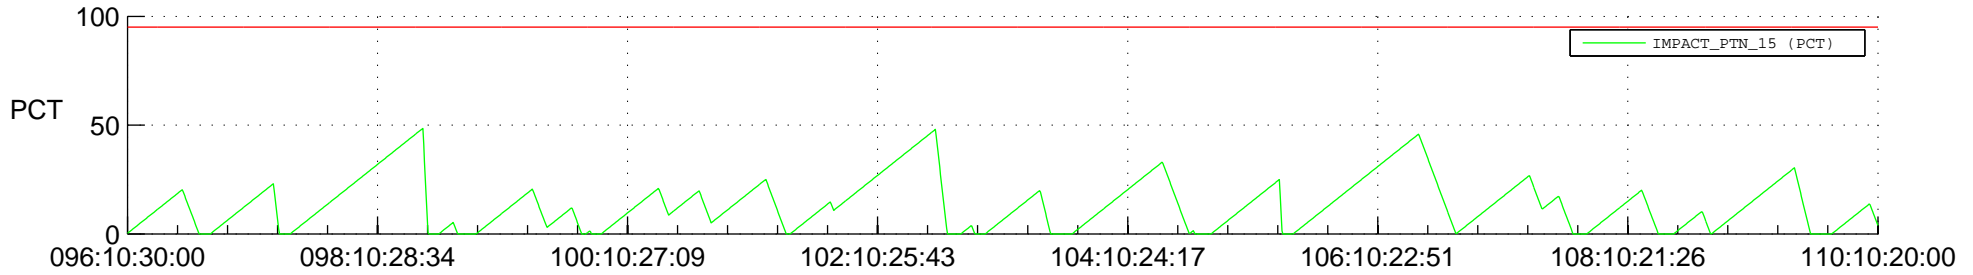

STEREO BEHIND SSR PCT Full Prediction

SWAVES_Percent_Full_Prediction

IMPACT_Percent_Full_Prediction

PLASTIC_Percent_Full_Prediction

Spacecraft_DownLink_Rate