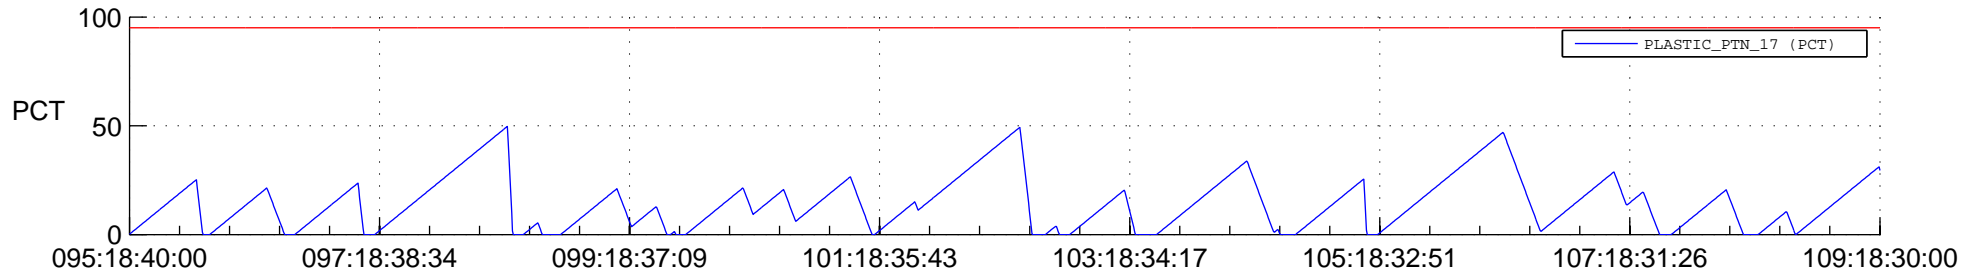

STEREO BEHIND SSR PCT Full Prediction

SWAVES_Percent_Full_Prediction

IMPACT_Percent_Full_Prediction

PLASTIC_Percent_Full_Prediction

Spacecraft_DownLink_Rate