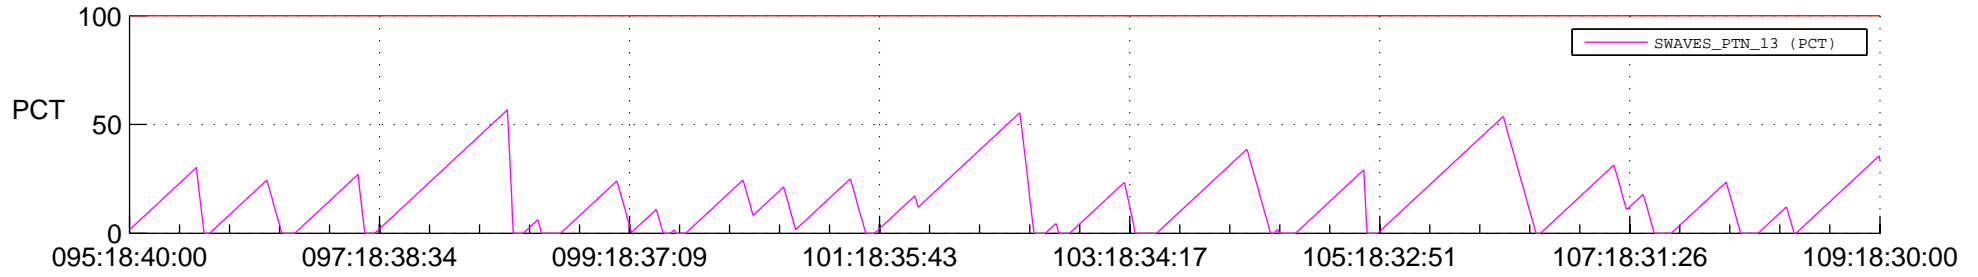

STEREO BEHIND SSR PCT Full Prediction

SWAVES_Percent_Full_Prediction

IMPACT_Percent_Full_Prediction

PLASTIC_Percent_Full_Prediction

Spacecraft_DownLink_Rate