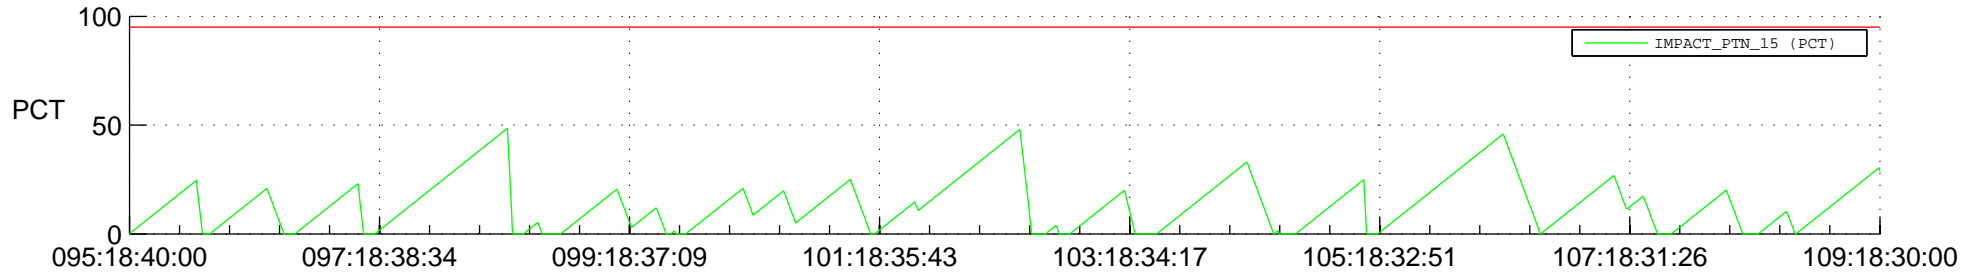

STEREO BEHIND SSR PCT Full Prediction

SWAVES_Percent_Full_Prediction

IMPACT_Percent_Full_Prediction

PLASTIC_Percent_Full_Prediction

Spacecraft_DownLink_Rate