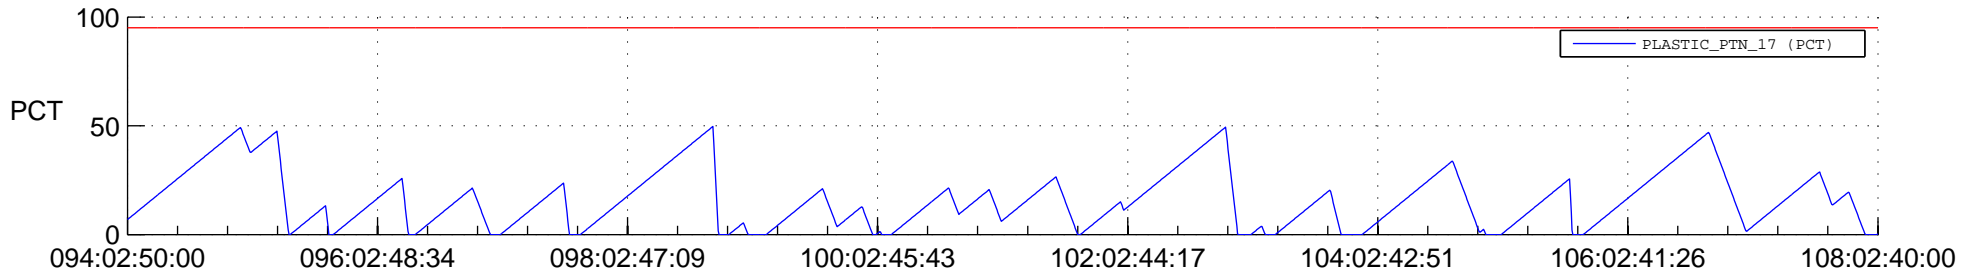

STEREO BEHIND SSR PCT Full Prediction

SWAVES_Percent_Full_Prediction

IMPACT_Percent_Full_Prediction

PLASTIC_Percent_Full_Prediction

Spacecraft_DownLink_Rate

Ground Time (2013:094:02:50:00.000 -2013:108:02:40:00.000)