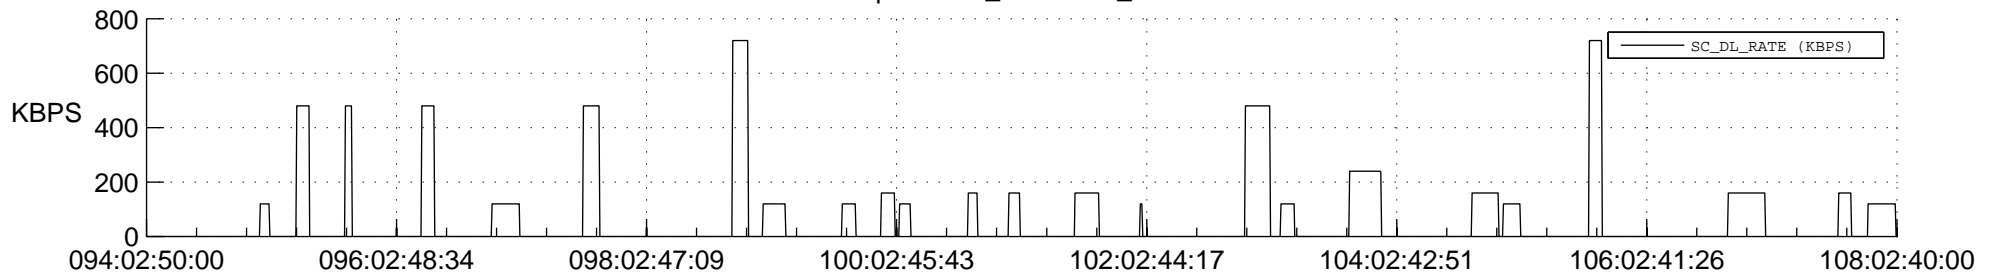

STEREO BEHIND SSR PCT Full Prediction

SWAVES_Percent_Full_Prediction

IMPACT_Percent_Full_Prediction

PLASTIC_Percent_Full_Prediction

Spacecraft_DownLink_Rate

Ground Time (2013:094:02:50:00.000 -2013:108:02:40:00.000)