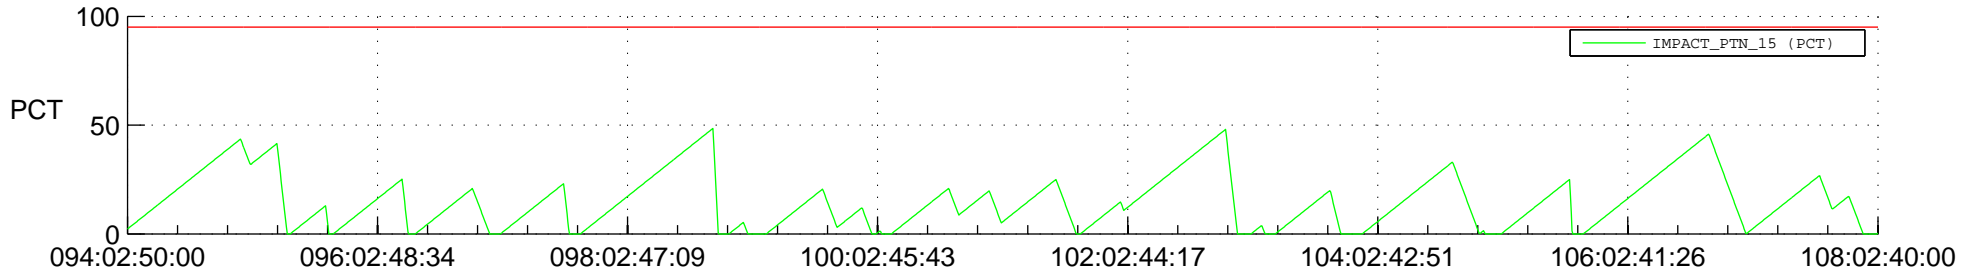

STEREO BEHIND SSR PCT Full Prediction

SWAVES_Percent_Full_Prediction

IMPACT_Percent_Full_Prediction

PLASTIC_Percent_Full_Prediction

Spacecraft_DownLink_Rate

Ground Time (2013:094:02:50:00.000 -2013:108:02:40:00.000)