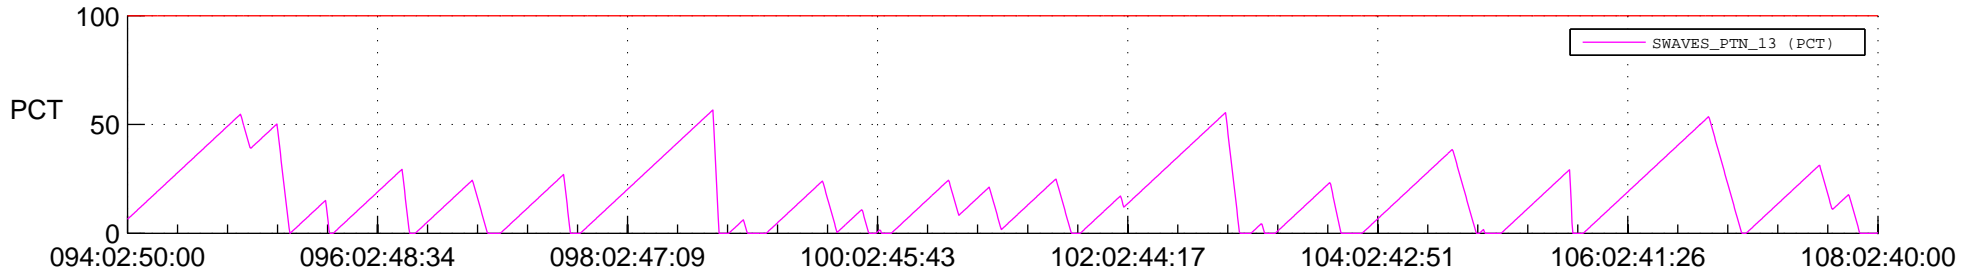

STEREO BEHIND SSR PCT Full Prediction

SWAVES_Percent_Full_Prediction

IMPACT_Percent_Full_Prediction

PLASTIC_Percent_Full_Prediction

Spacecraft_DownLink_Rate

Ground Time (2013:094:02:50:00.000 -2013:108:02:40:00.000)