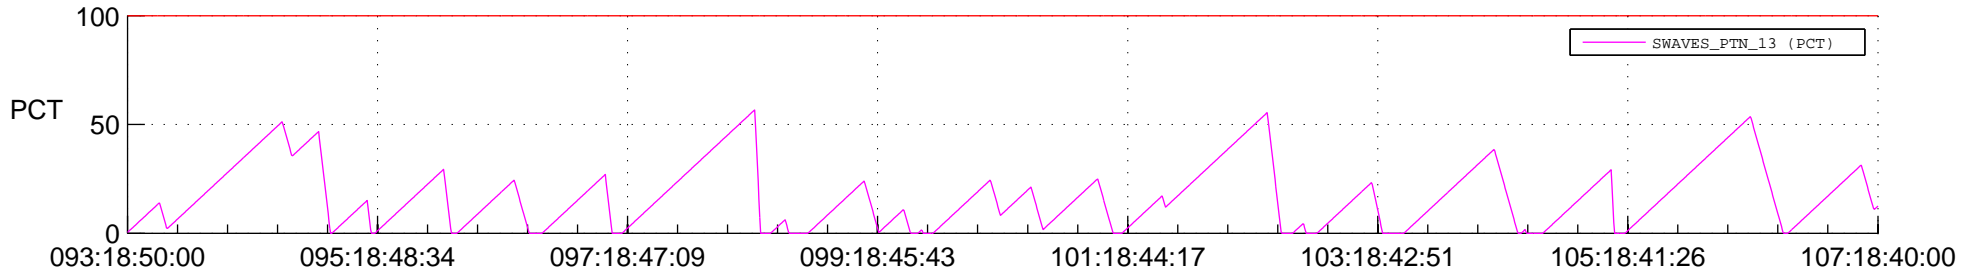

STEREO BEHIND SSR PCT Full Prediction

SWAVES_Percent_Full_Prediction

IMPACT_Percent_Full_Prediction

PLASTIC_Percent_Full_Prediction

Spacecraft_DownLink_Rate