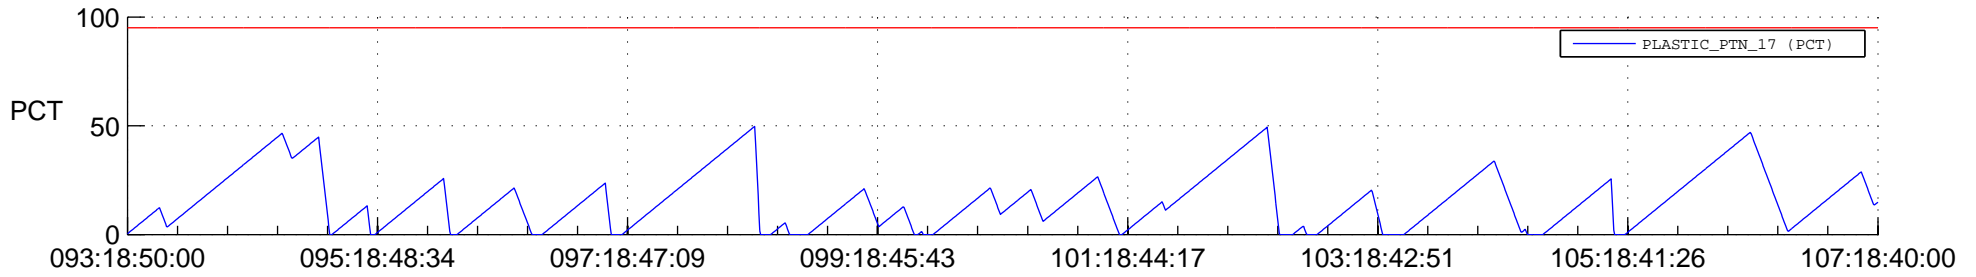

STEREO BEHIND SSR PCT Full Prediction

SWAVES_Percent_Full_Prediction

IMPACT_Percent_Full_Prediction

PLASTIC_Percent_Full_Prediction

Spacecraft_DownLink_Rate