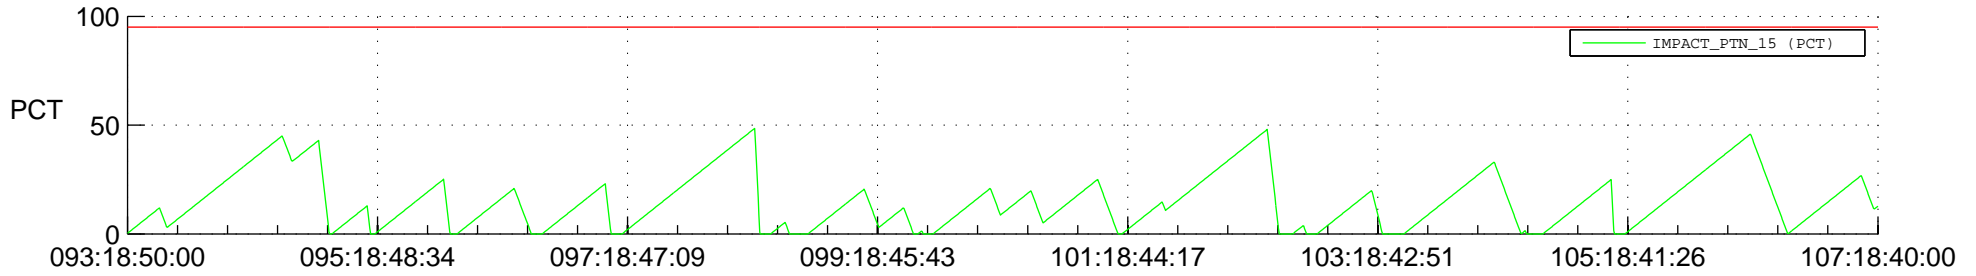

STEREO BEHIND SSR PCT Full Prediction

SWAVES_Percent_Full_Prediction

IMPACT_Percent_Full_Prediction

PLASTIC_Percent_Full_Prediction

Spacecraft_DownLink_Rate