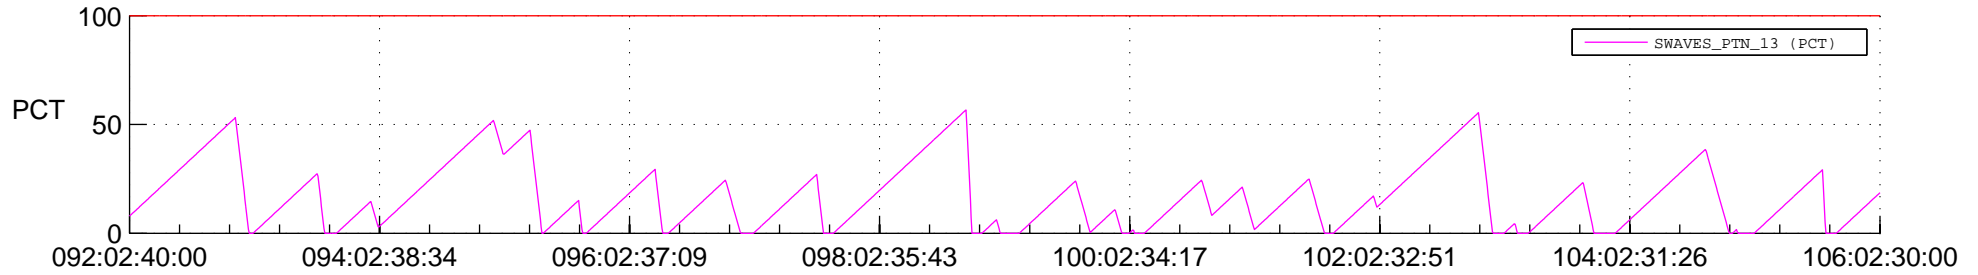

# STEREO BEHIND SSR PCT Full Prediction

## SWAVES\_Percent\_Full\_Prediction