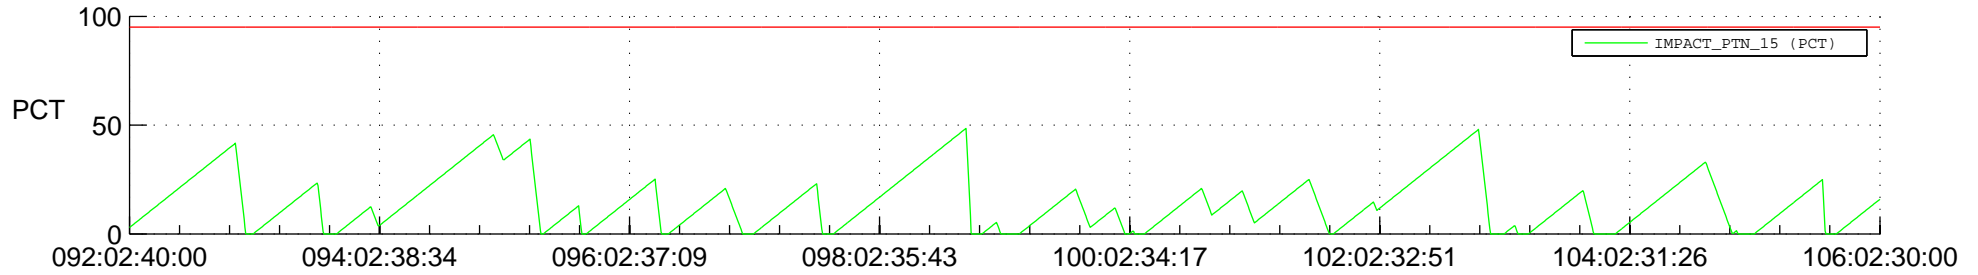

IMPACT_Percent_Full_Prediction