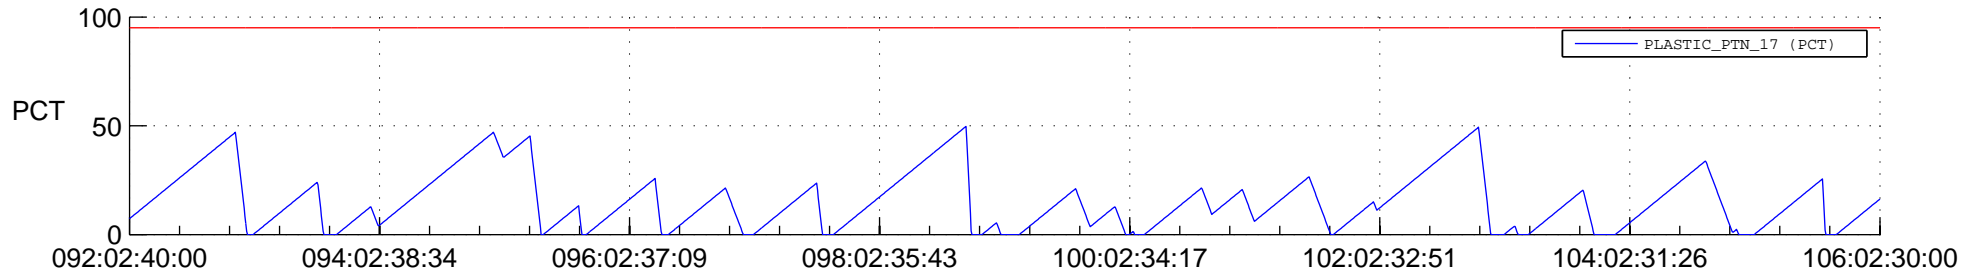

PLASTIC_Percent_Full_Prediction