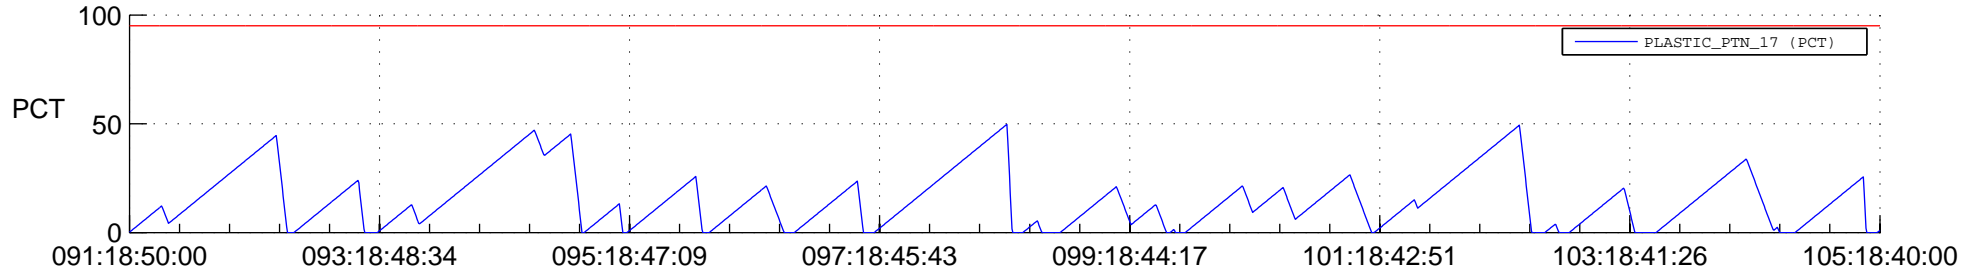

PLASTIC_Percent_Full_Prediction