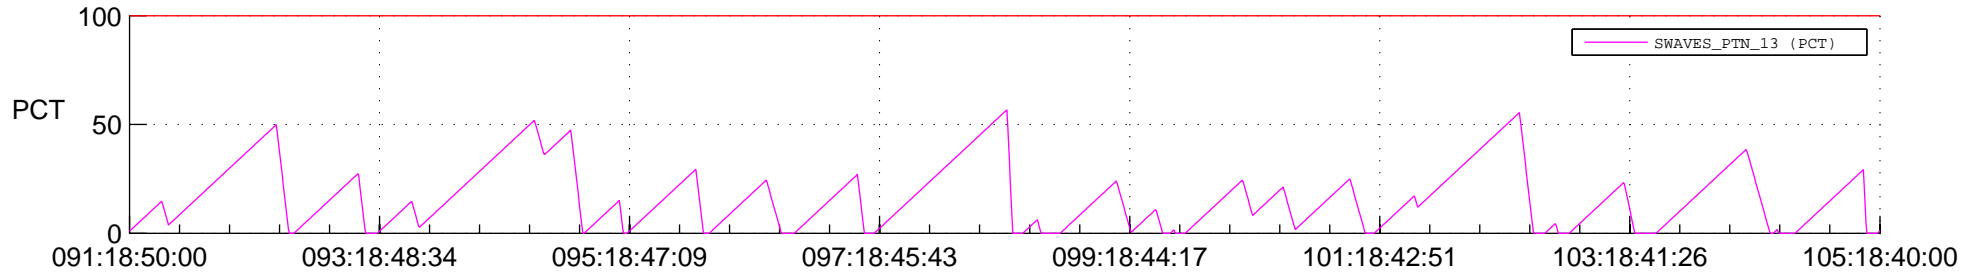

# STEREO BEHIND SSR PCT Full Prediction

## SWAVES\_Percent\_Full\_Prediction