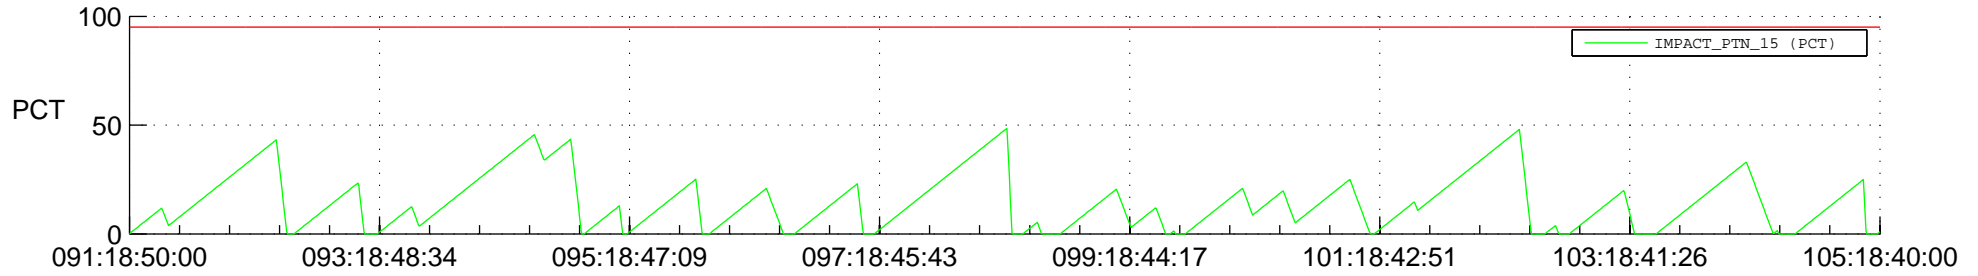

IMPACT_Percent_Full_Prediction