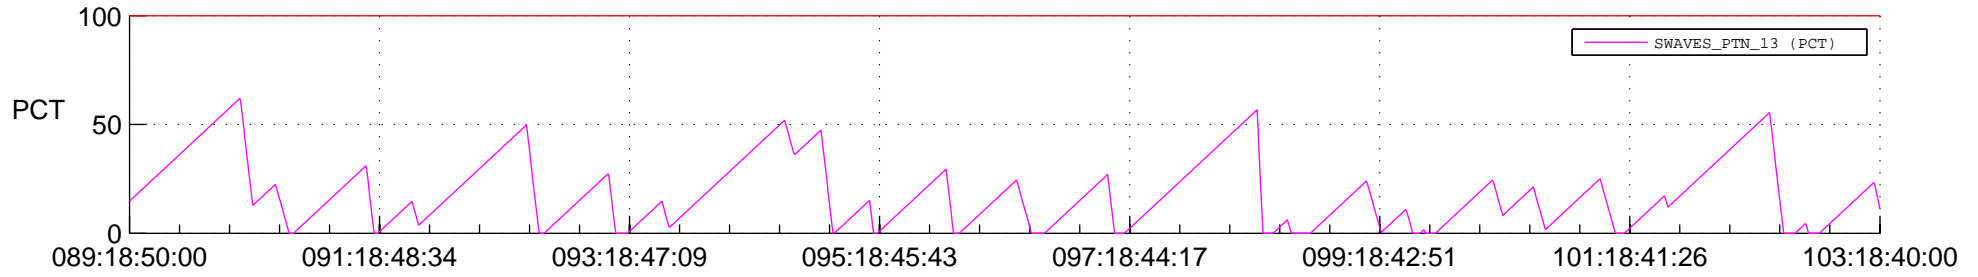

# STEREO BEHIND SSR PCT Full Prediction

## SWAVES\_Percent\_Full\_Prediction