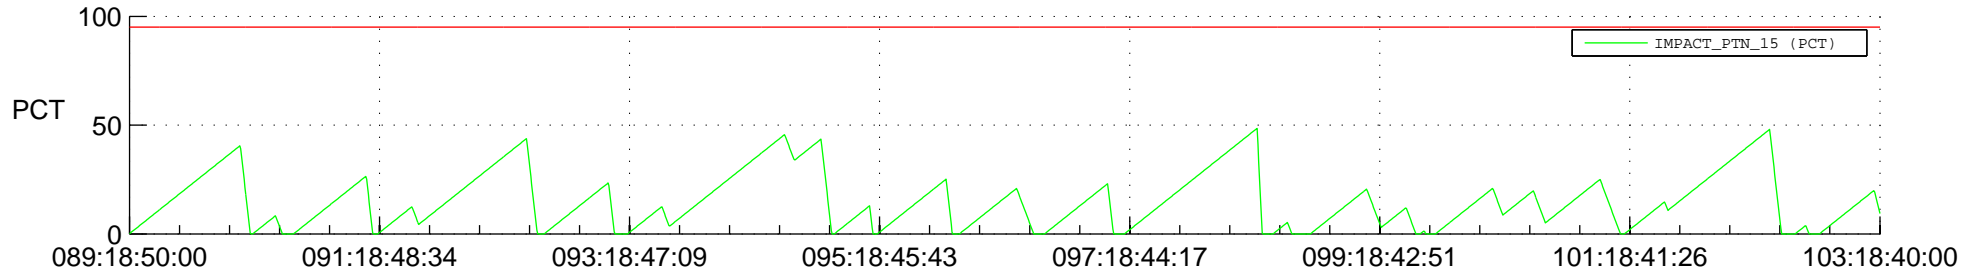

IMPACT_Percent_Full_Prediction