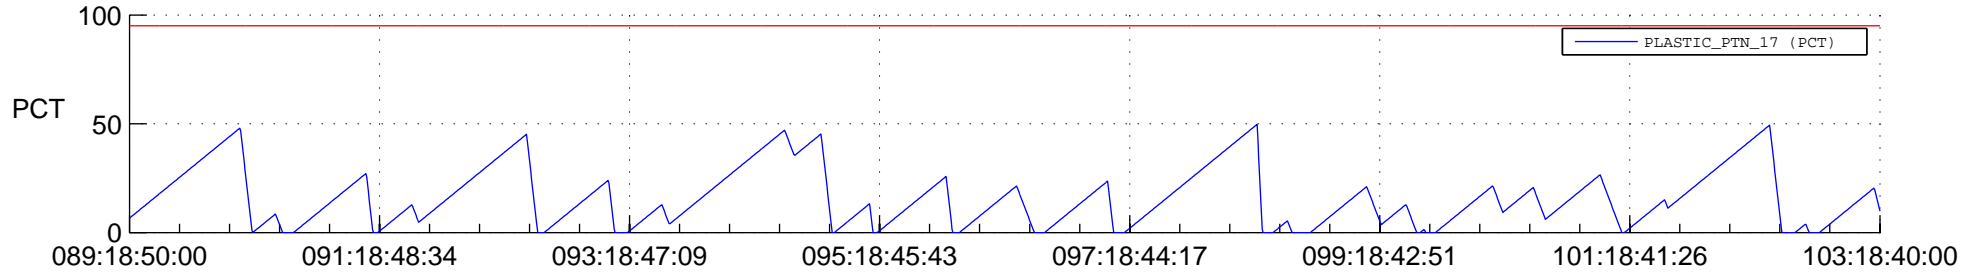

PLASTIC_Percent_Full_Prediction