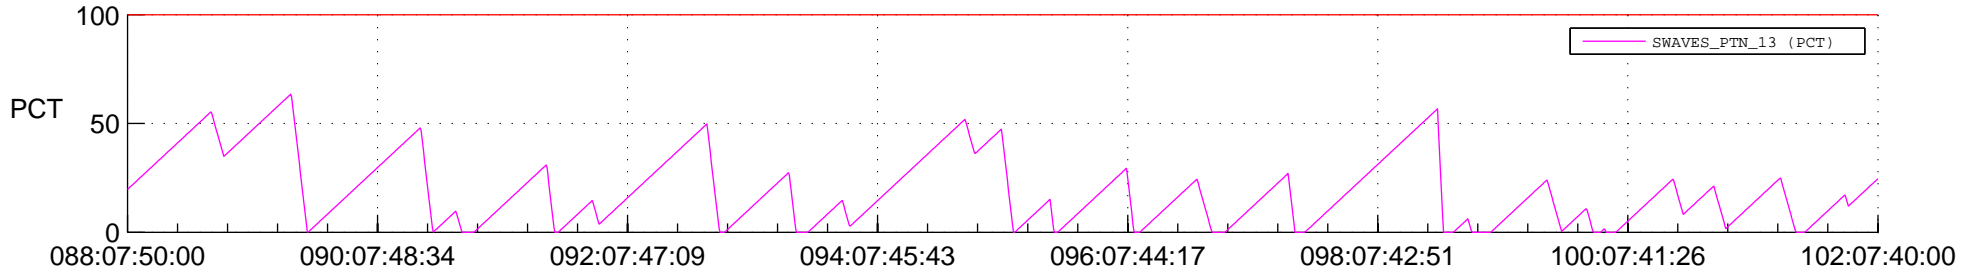

# STEREO BEHIND SSR PCT Full Prediction

## SWAVES\_Percent\_Full\_Prediction