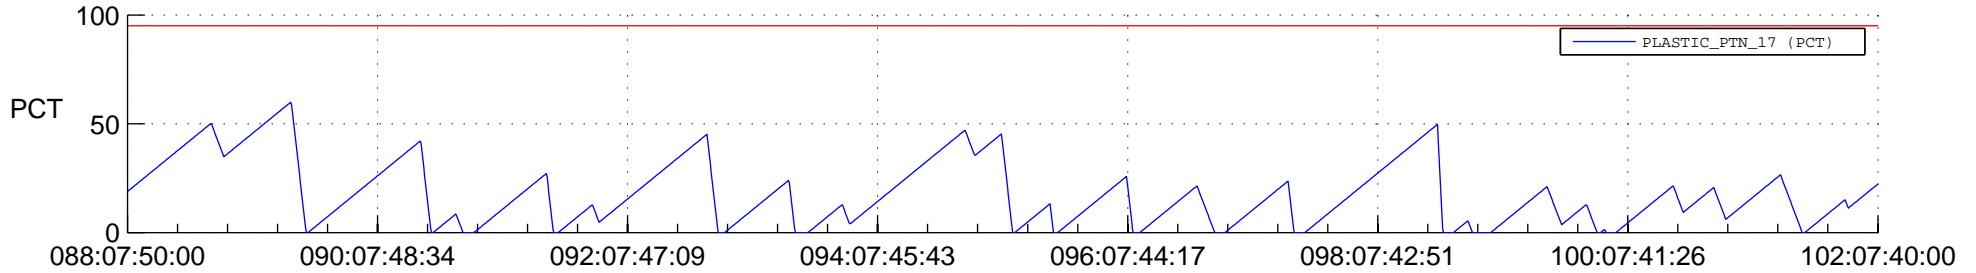

PLASTIC_Percent_Full_Prediction