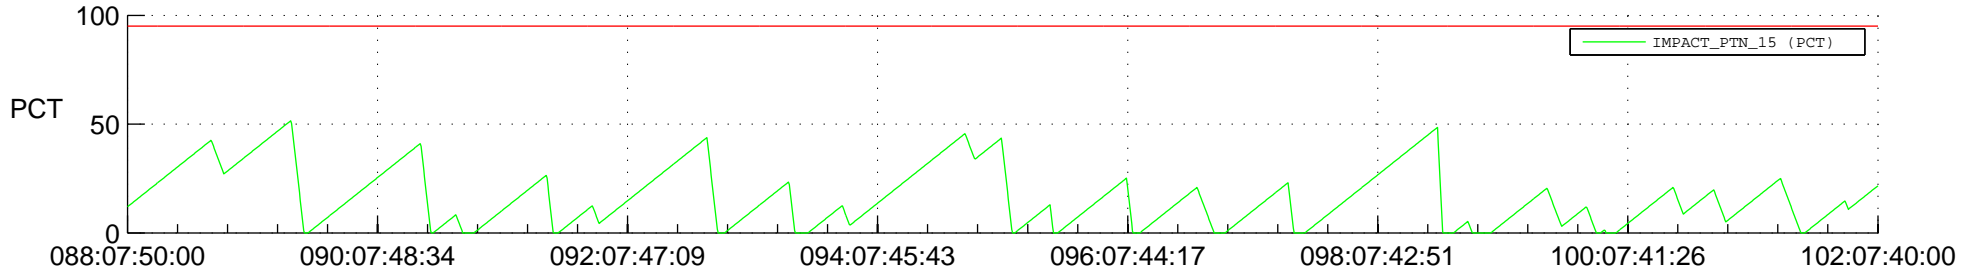

IMPACT_Percent_Full_Prediction