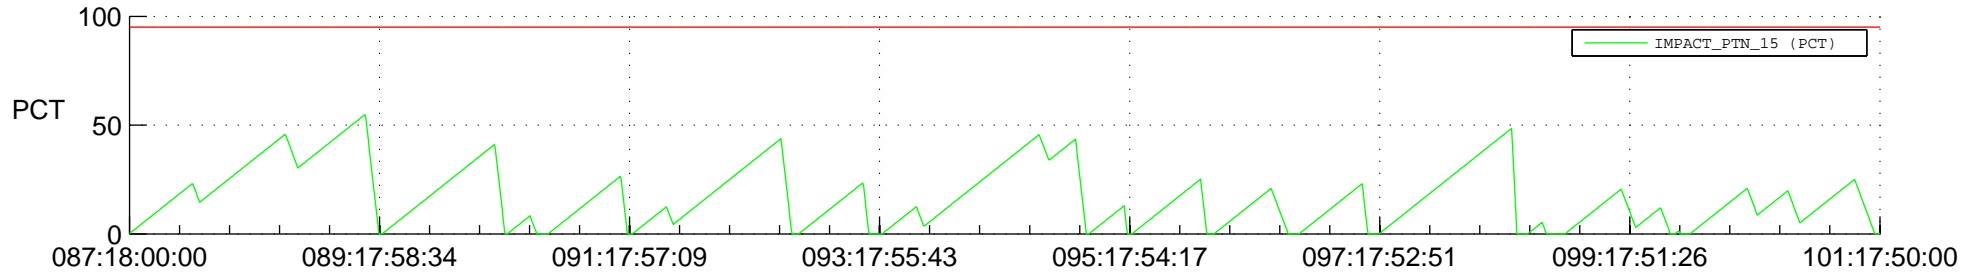

IMPACT_Percent_Full_Prediction