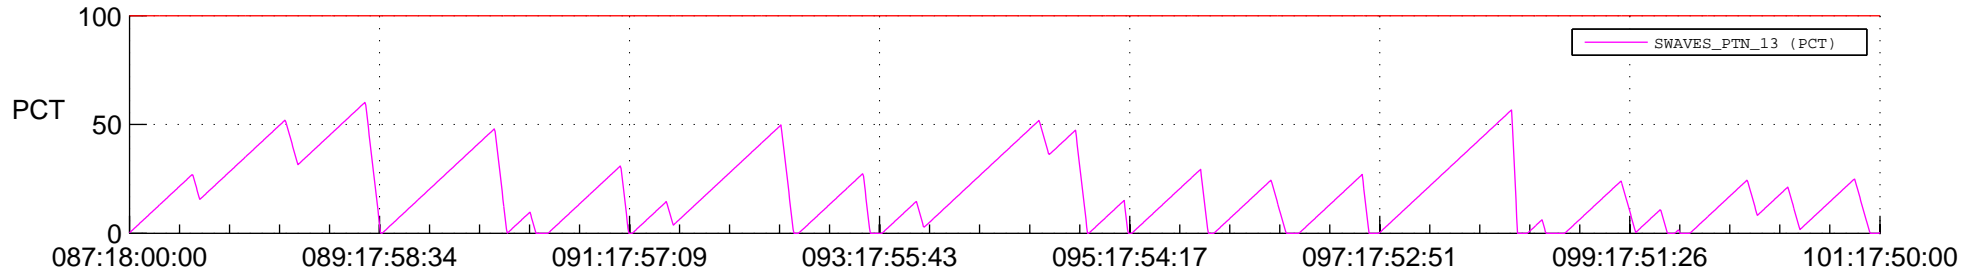

# STEREO BEHIND SSR PCT Full Prediction

## SWAVES\_Percent\_Full\_Prediction