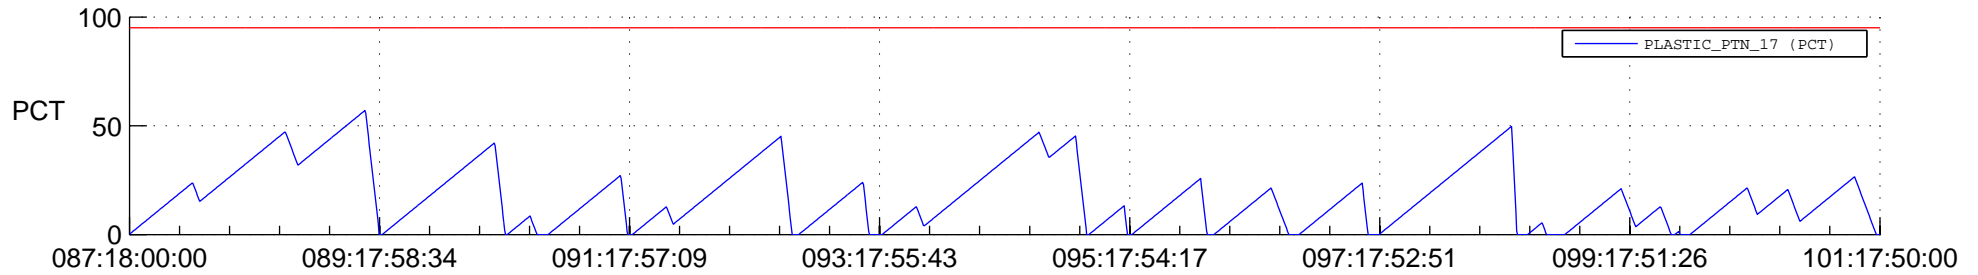

PLASTIC_Percent_Full_Prediction