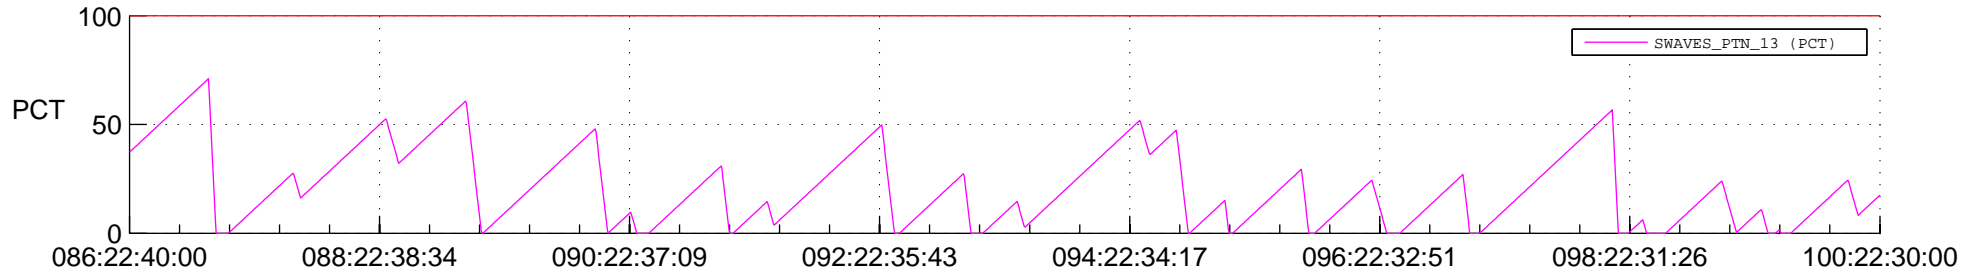

STEREO BEHIND SSR PCT Full Prediction

SWAVES_Percent_Full_Prediction

IMPACT_Percent_Full_Prediction

PLASTIC_Percent_Full_Prediction

Spacecraft_DownLink_Rate