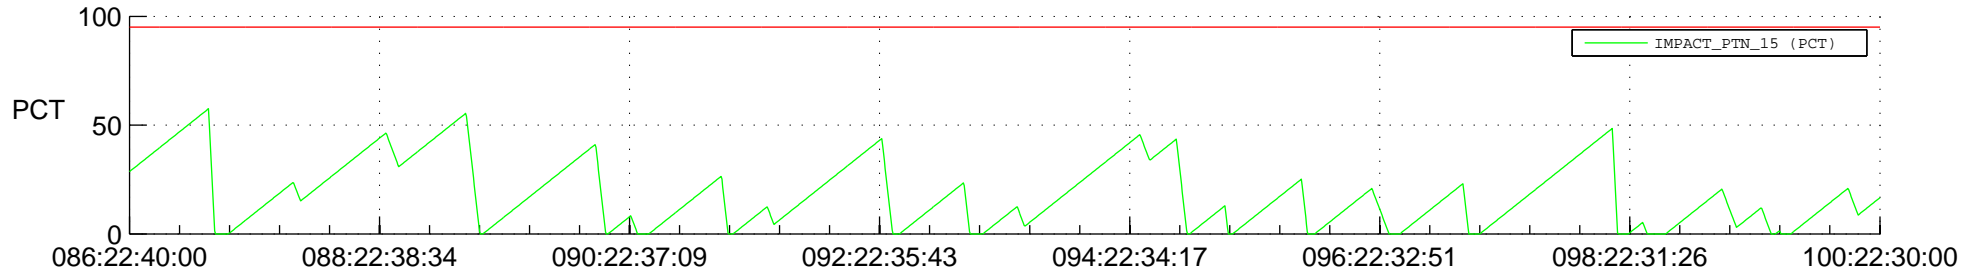

STEREO BEHIND SSR PCT Full Prediction

SWAVES_Percent_Full_Prediction

IMPACT_Percent_Full_Prediction

PLASTIC_Percent_Full_Prediction

Spacecraft_DownLink_Rate