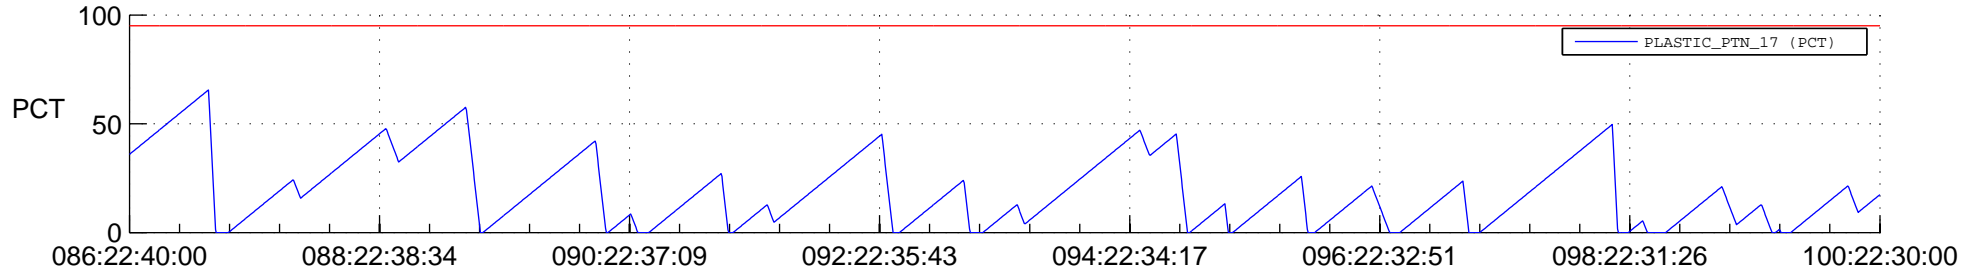

STEREO BEHIND SSR PCT Full Prediction

SWAVES_Percent_Full_Prediction

IMPACT_Percent_Full_Prediction

PLASTIC_Percent_Full_Prediction

Spacecraft_DownLink_Rate