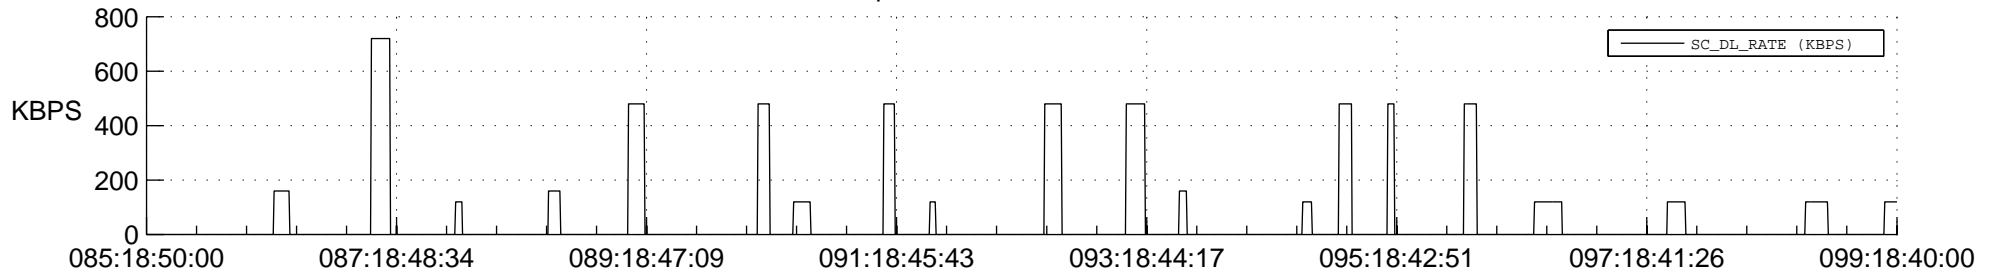

## Spacecraft\_DownLink\_Rate

Ground Time (2013:085:18:50:00.000 -2013:099:18:40:00.000)