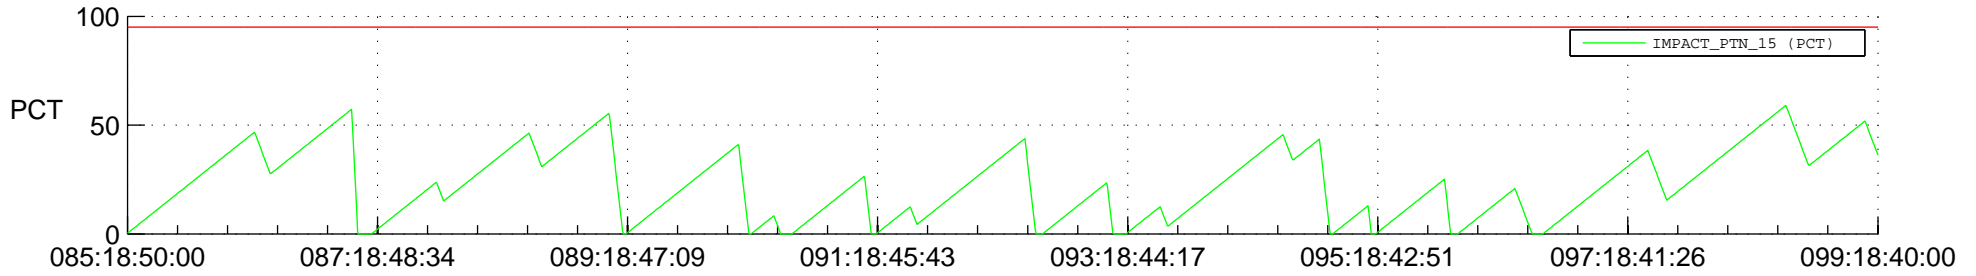

IMPACT_Percent_Full_Prediction