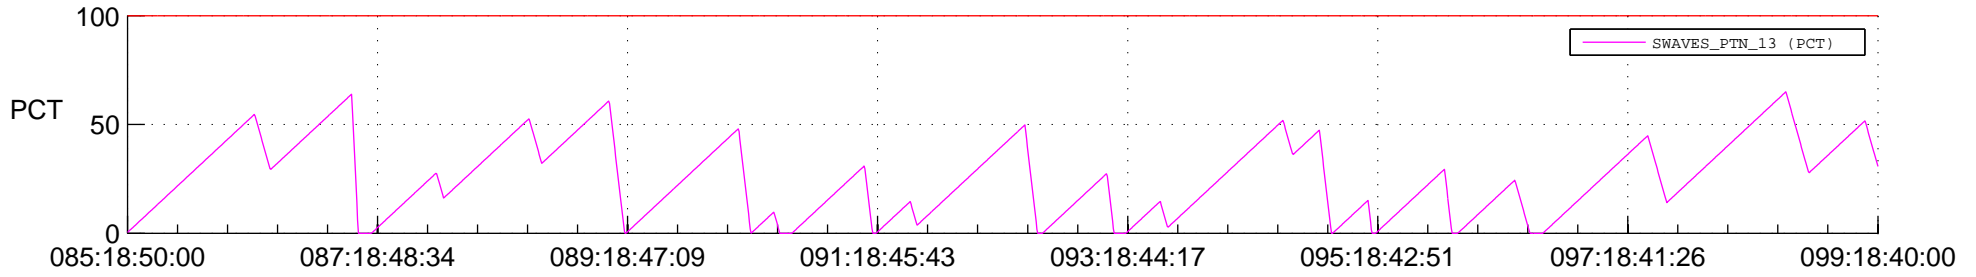

# STEREO BEHIND SSR PCT Full Prediction

## SWAVES\_Percent\_Full\_Prediction

## Spacecraft\_DownLink\_Rate

Ground Time (2013:085:18:50:00.000 -2013:099:18:40:00.000)