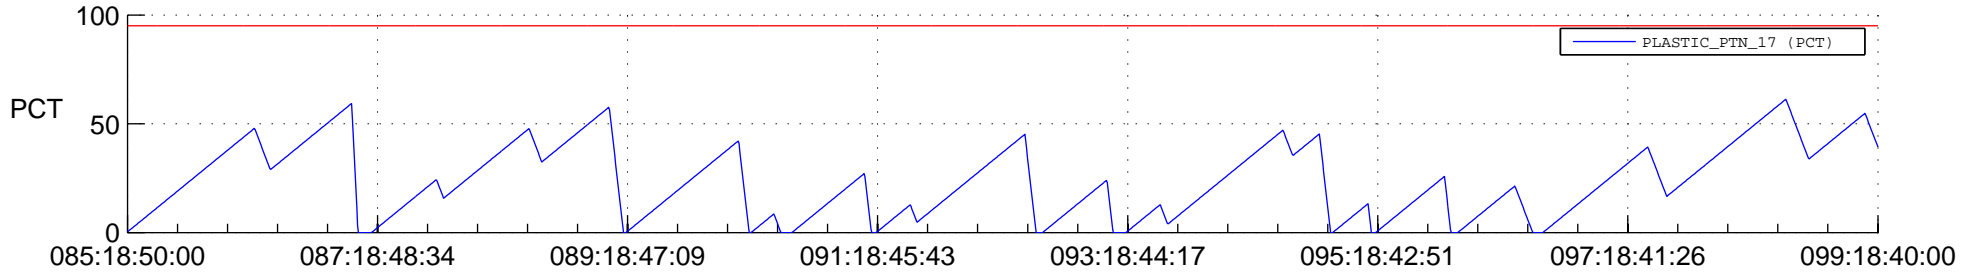

# STEREO BEHIND SSR PCT Full Prediction

## SWAVES\_Percent\_Full\_Prediction

## Spacecraft\_DownLink\_Rate

Ground Time (2013:085:18:50:00.000 -2013:099:18:40:00.000)