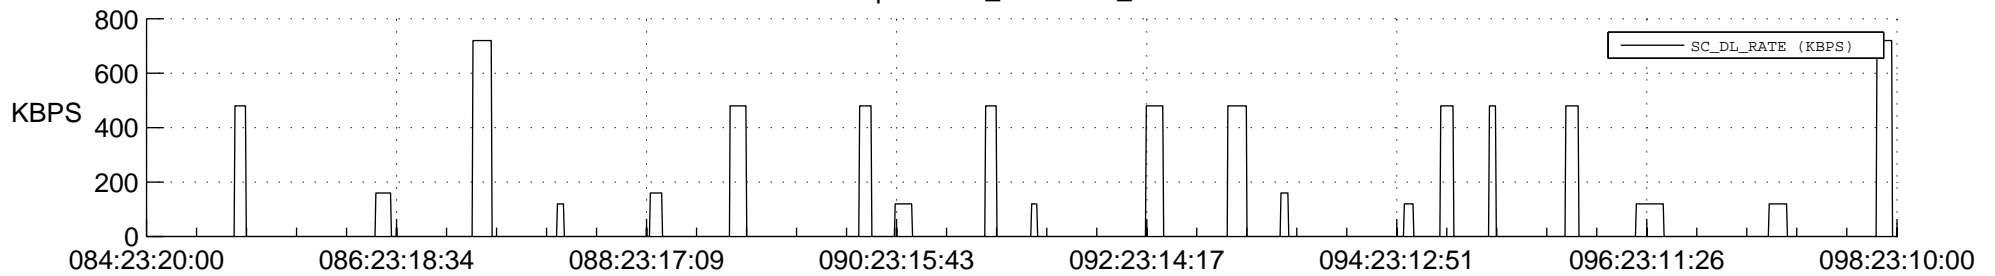

STEREO BEHIND SSR PCT Full Prediction

SWAVES_Percent_Full_Prediction

IMPACT_Percent_Full_Prediction

PLASTIC_Percent_Full_Prediction

Spacecraft_DownLink_Rate

Ground Time (2013:084:23:20:00.000 -2013:098:23:10:00.000)