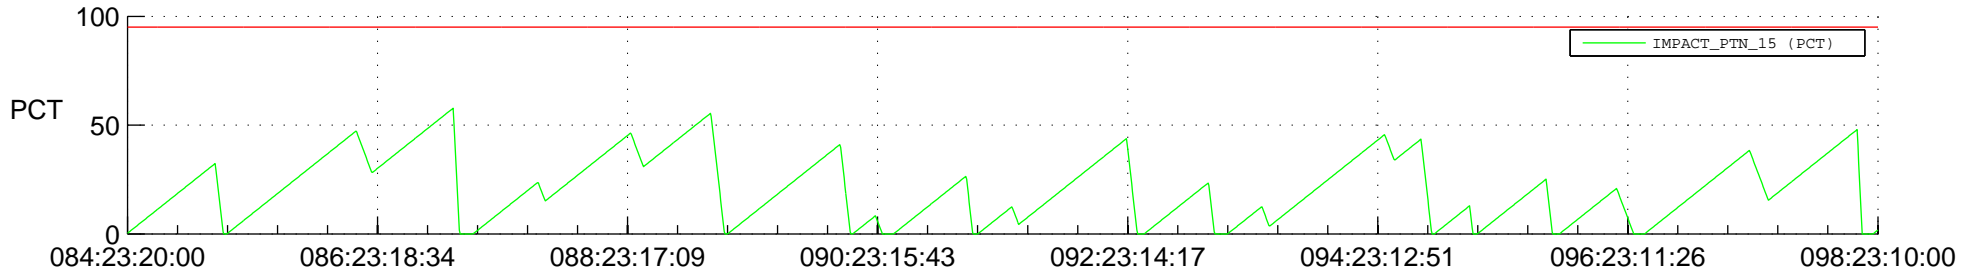

STEREO BEHIND SSR PCT Full Prediction

SWAVES_Percent_Full_Prediction

IMPACT_Percent_Full_Prediction

PLASTIC_Percent_Full_Prediction

Spacecraft_DownLink_Rate

Ground Time (2013:084:23:20:00.000 -2013:098:23:10:00.000)