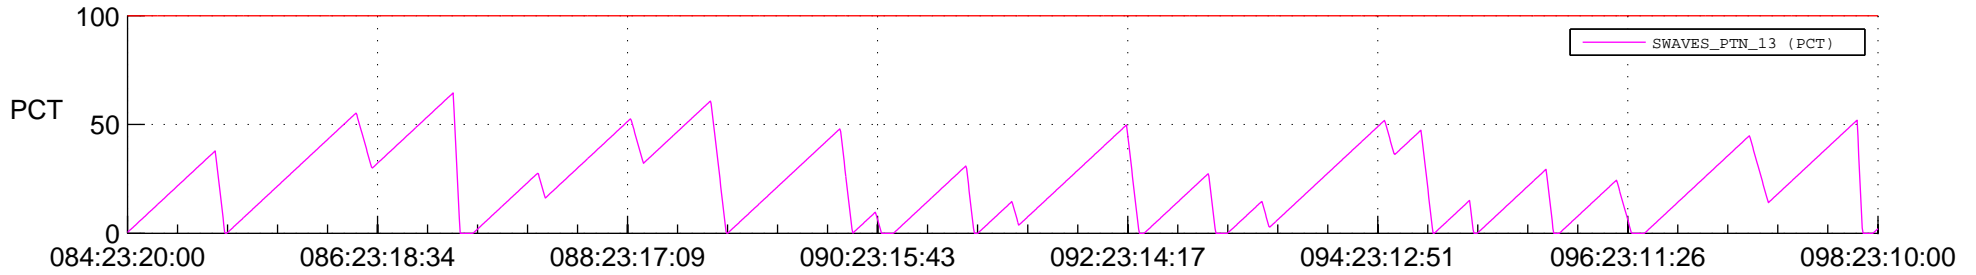

STEREO BEHIND SSR PCT Full Prediction

SWAVES_Percent_Full_Prediction

IMPACT_Percent_Full_Prediction

PLASTIC_Percent_Full_Prediction

Spacecraft_DownLink_Rate

Ground Time (2013:084:23:20:00.000 -2013:098:23:10:00.000)