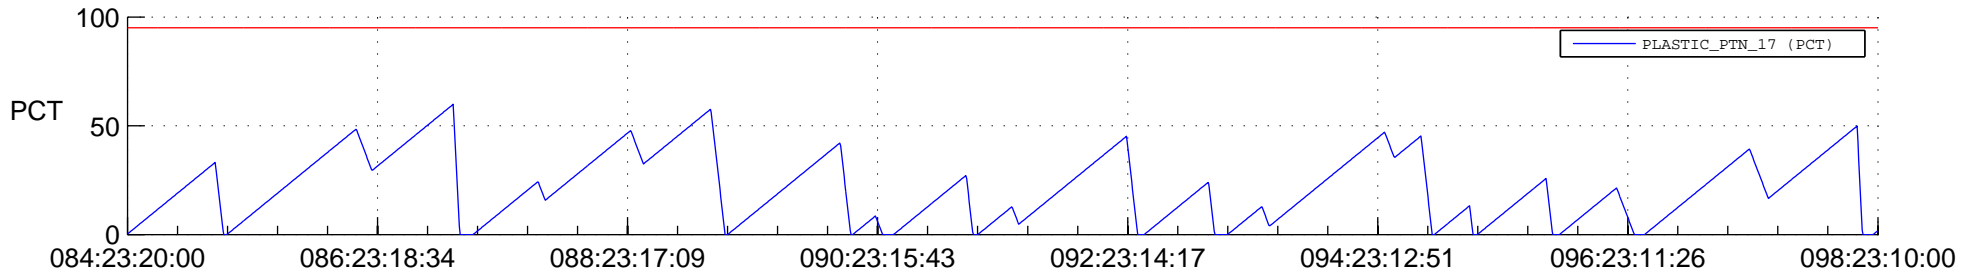

STEREO BEHIND SSR PCT Full Prediction

SWAVES_Percent_Full_Prediction

IMPACT_Percent_Full_Prediction

PLASTIC_Percent_Full_Prediction

Spacecraft_DownLink_Rate

Ground Time (2013:084:23:20:00.000 -2013:098:23:10:00.000)