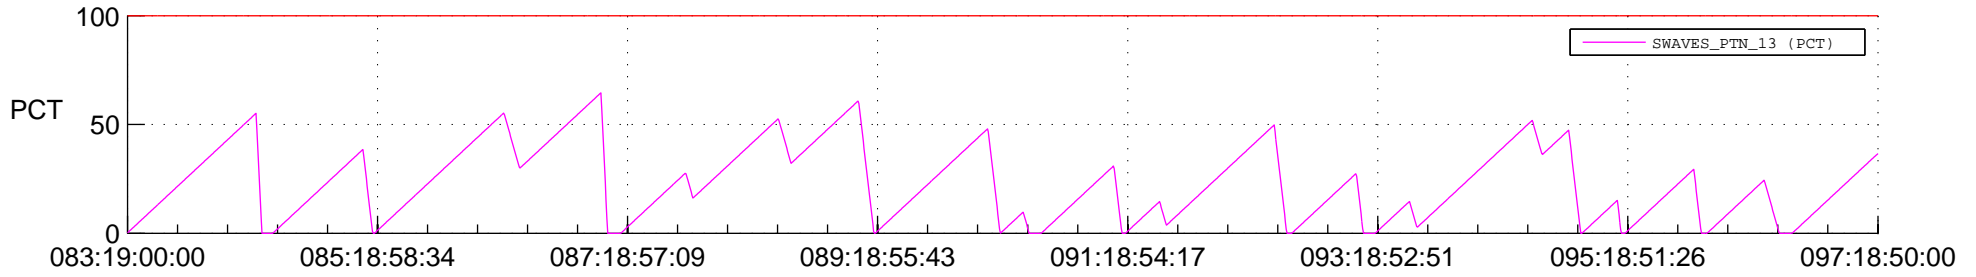

# STEREO BEHIND SSR PCT Full Prediction

## SWAVES\_Percent\_Full\_Prediction