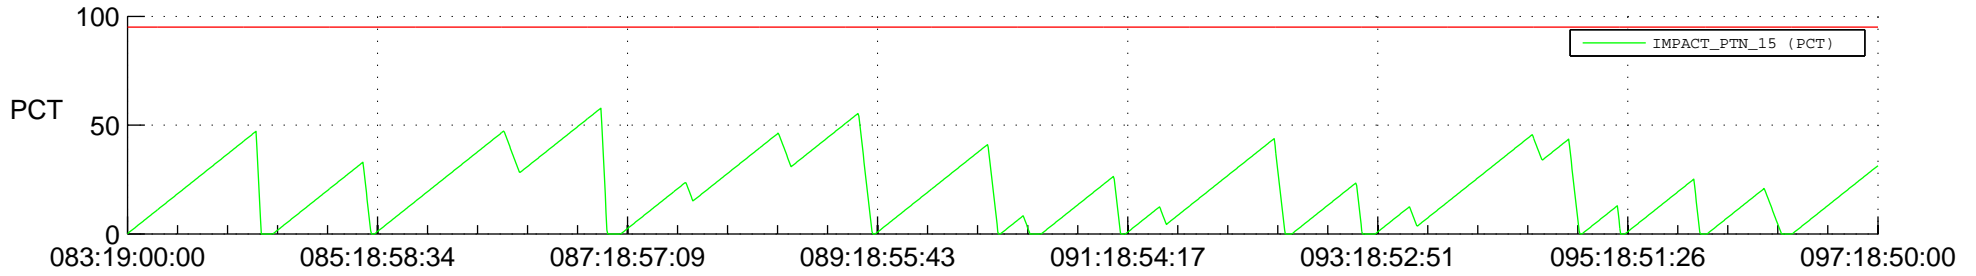

IMPACT_Percent_Full_Prediction