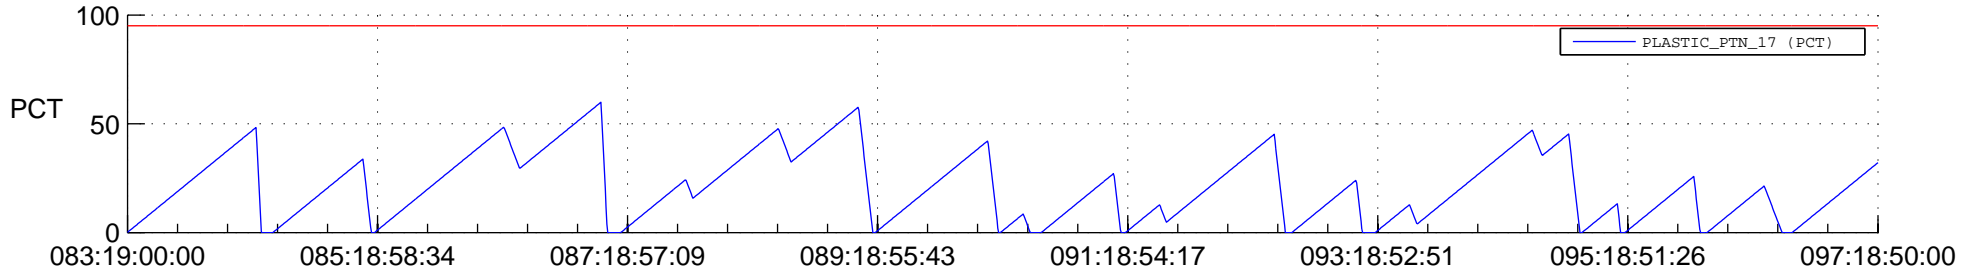

PLASTIC_Percent_Full_Prediction