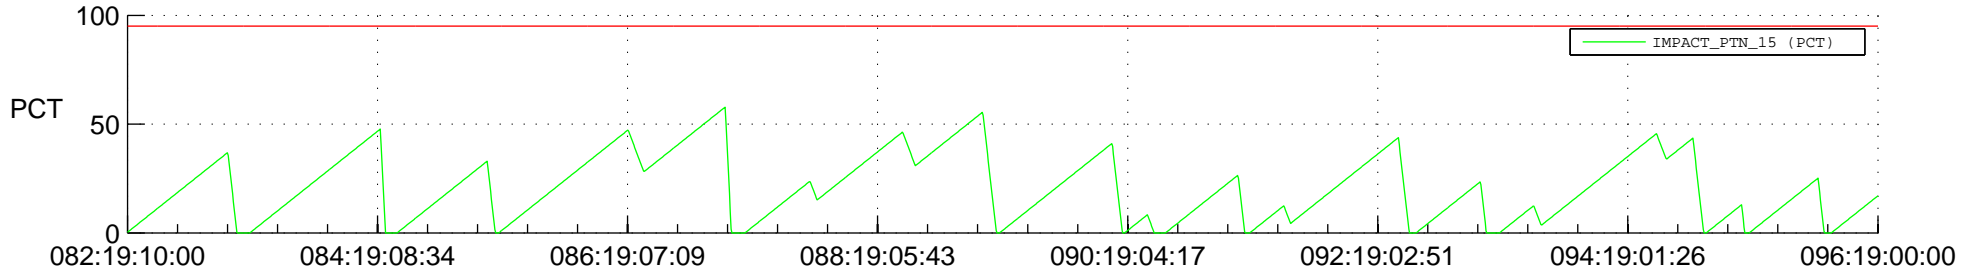

STEREO BEHIND SSR PCT Full Prediction

SWAVES_Percent_Full_Prediction

IMPACT_Percent_Full_Prediction

PLASTIC_Percent_Full_Prediction

Spacecraft_DownLink_Rate

Ground Time (2013:082:19:10:00.000 -2013:096:19:00:00.000)