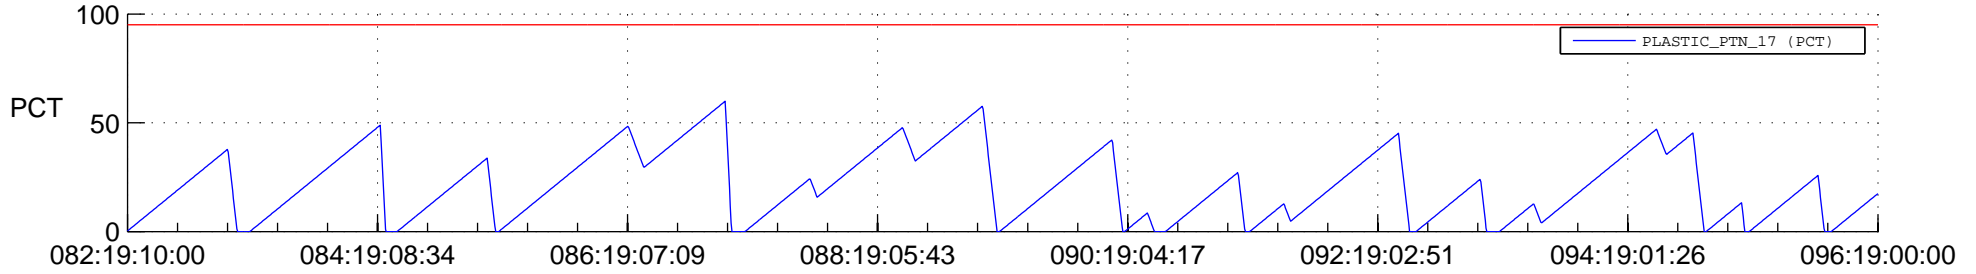

STEREO BEHIND SSR PCT Full Prediction

SWAVES_Percent_Full_Prediction

IMPACT_Percent_Full_Prediction

PLASTIC_Percent_Full_Prediction

Spacecraft_DownLink_Rate

Ground Time (2013:082:19:10:00.000 -2013:096:19:00:00.000)