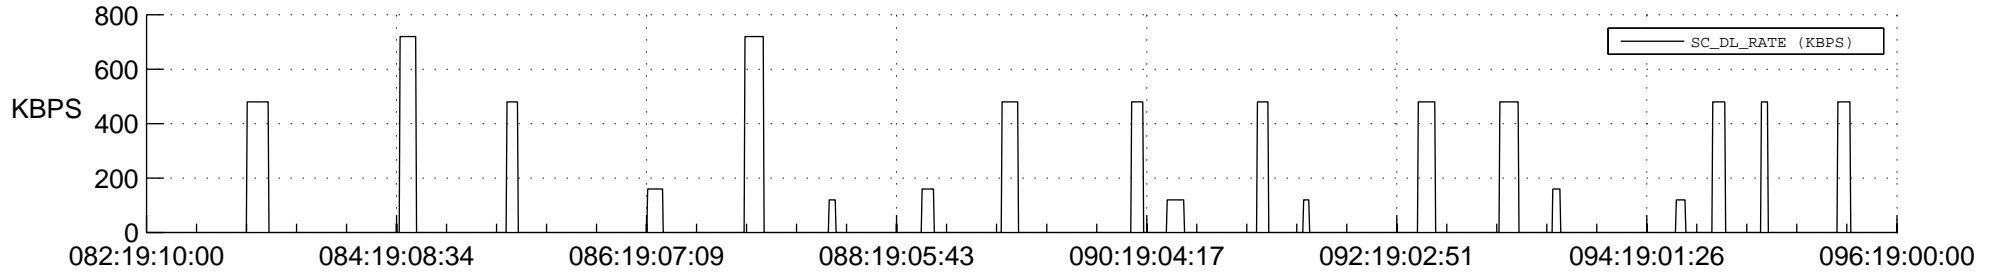

STEREO BEHIND SSR PCT Full Prediction

SWAVES_Percent_Full_Prediction

IMPACT_Percent_Full_Prediction

PLASTIC_Percent_Full_Prediction

Spacecraft_DownLink_Rate

Ground Time (2013:082:19:10:00.000 -2013:096:19:00:00.000)