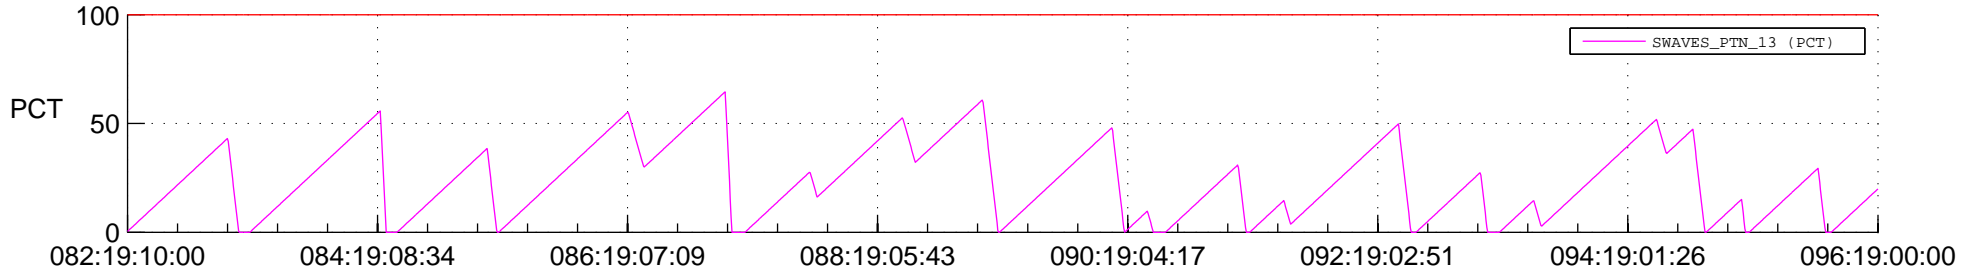

STEREO BEHIND SSR PCT Full Prediction

SWAVES_Percent_Full_Prediction

IMPACT_Percent_Full_Prediction

PLASTIC_Percent_Full_Prediction

Spacecraft_DownLink_Rate

Ground Time (2013:082:19:10:00.000 -2013:096:19:00:00.000)