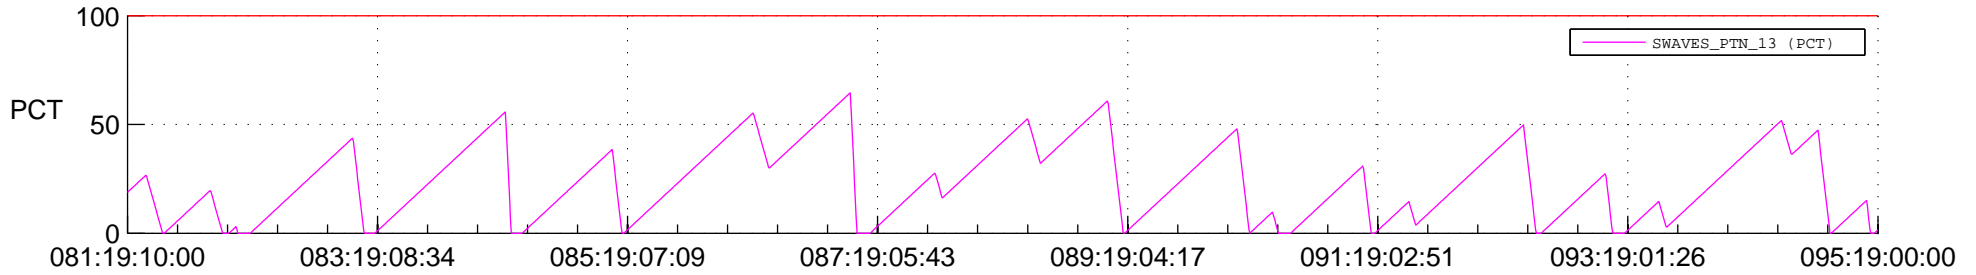

STEREO BEHIND SSR PCT Full Prediction

SWAVES_Percent_Full_Prediction

IMPACT_Percent_Full_Prediction

PLASTIC_Percent_Full_Prediction

Spacecraft_DownLink_Rate