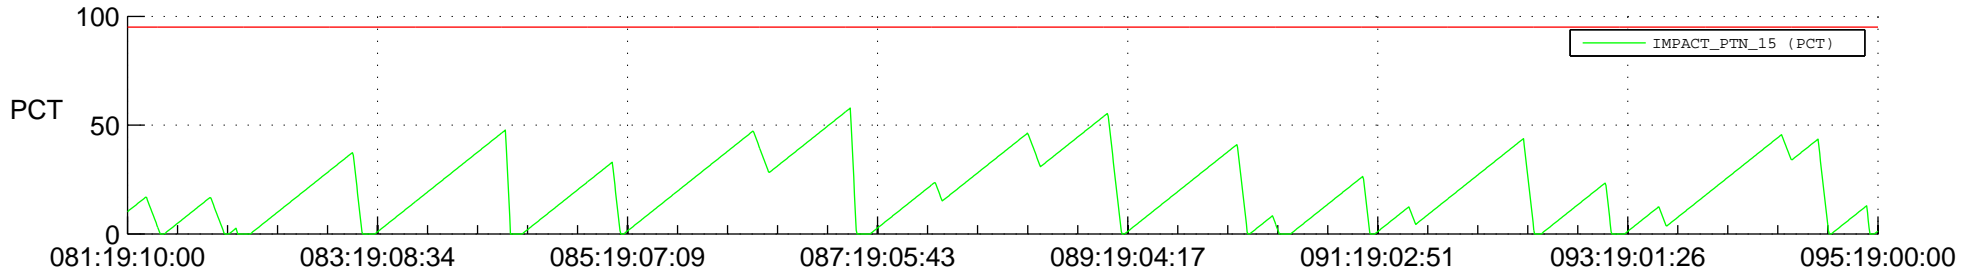

STEREO BEHIND SSR PCT Full Prediction

SWAVES_Percent_Full_Prediction

IMPACT_Percent_Full_Prediction

PLASTIC_Percent_Full_Prediction

Spacecraft_DownLink_Rate