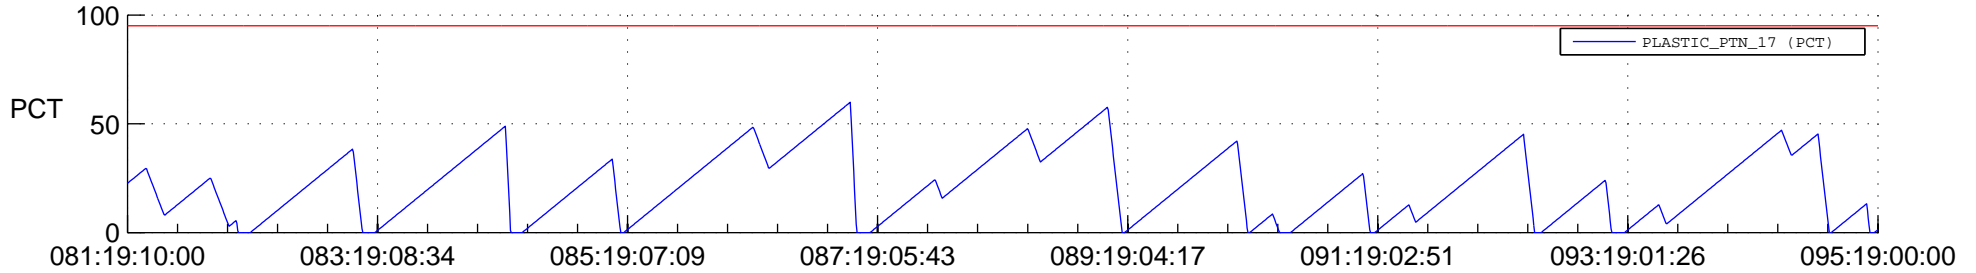

STEREO BEHIND SSR PCT Full Prediction

SWAVES_Percent_Full_Prediction

IMPACT_Percent_Full_Prediction

PLASTIC_Percent_Full_Prediction

Spacecraft_DownLink_Rate