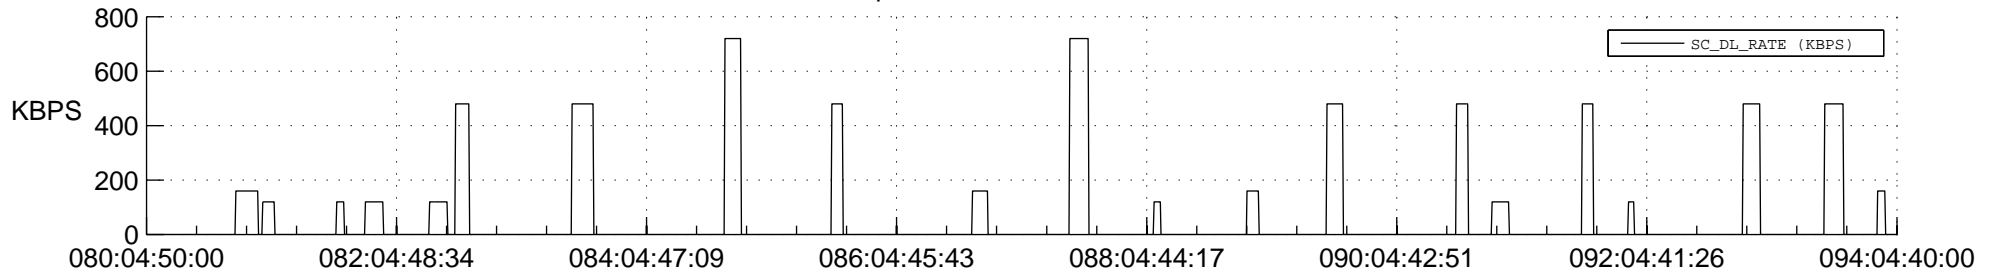

## Spacecraft\_DownLink\_Rate

Ground Time (2013:080:04:50:00.000 -2013:094:04:40:00.000)