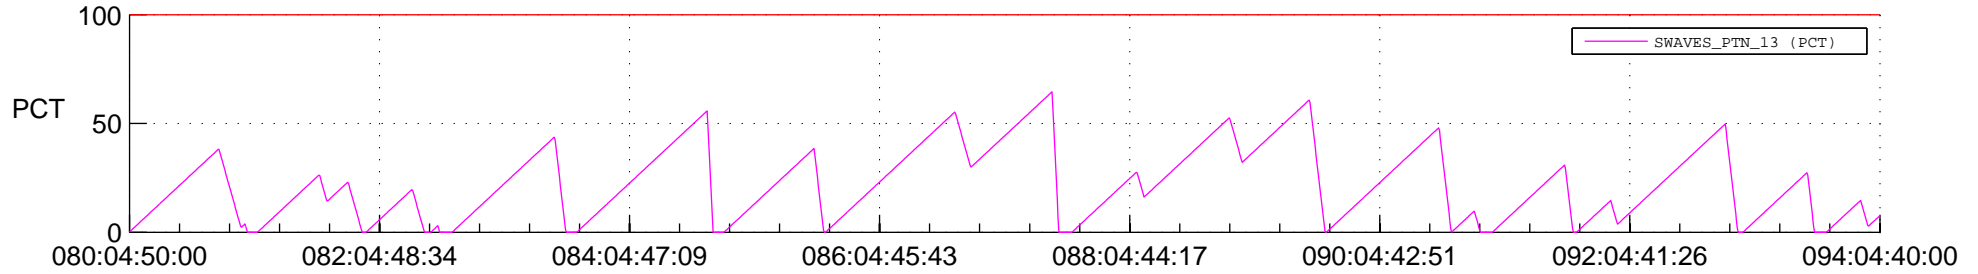

# STEREO BEHIND SSR PCT Full Prediction

## SWAVES\_Percent\_Full\_Prediction

## Spacecraft\_DownLink\_Rate

Ground Time (2013:080:04:50:00.000 -2013:094:04:40:00.000)