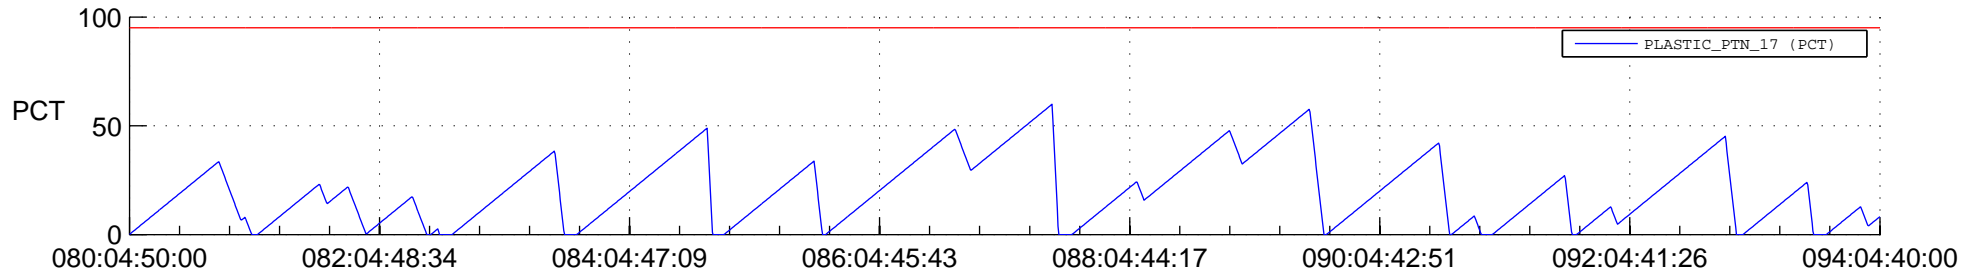

# STEREO BEHIND SSR PCT Full Prediction

## SWAVES\_Percent\_Full\_Prediction

## Spacecraft\_DownLink\_Rate

Ground Time (2013:080:04:50:00.000 -2013:094:04:40:00.000)