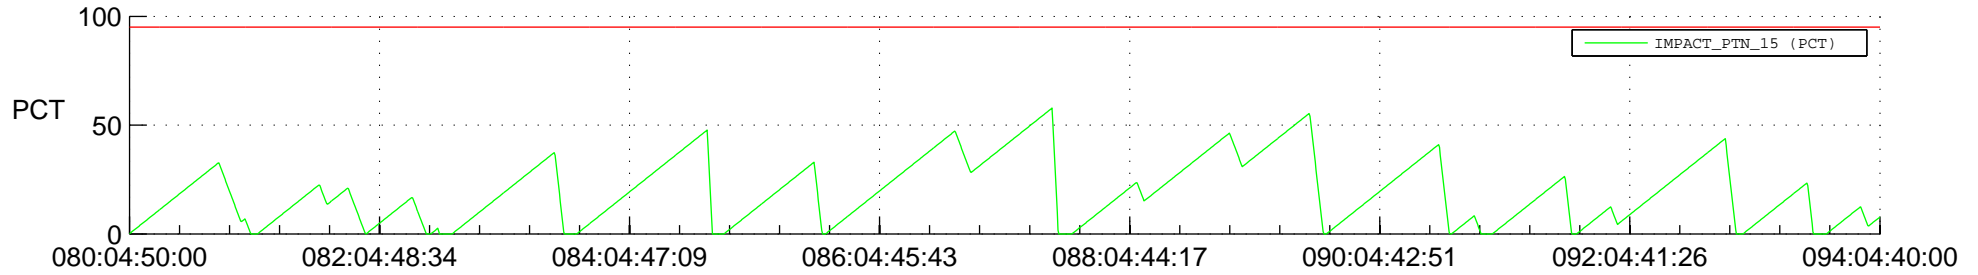

IMPACT_Percent_Full_Prediction