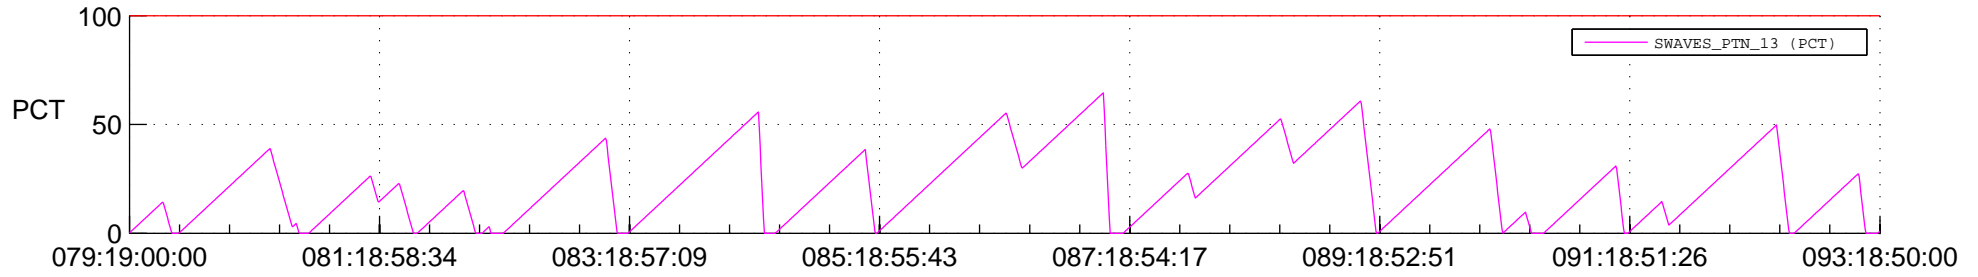

STEREO BEHIND SSR PCT Full Prediction

SWAVES_Percent_Full_Prediction

IMPACT_Percent_Full_Prediction

PLASTIC_Percent_Full_Prediction

Spacecraft_DownLink_Rate