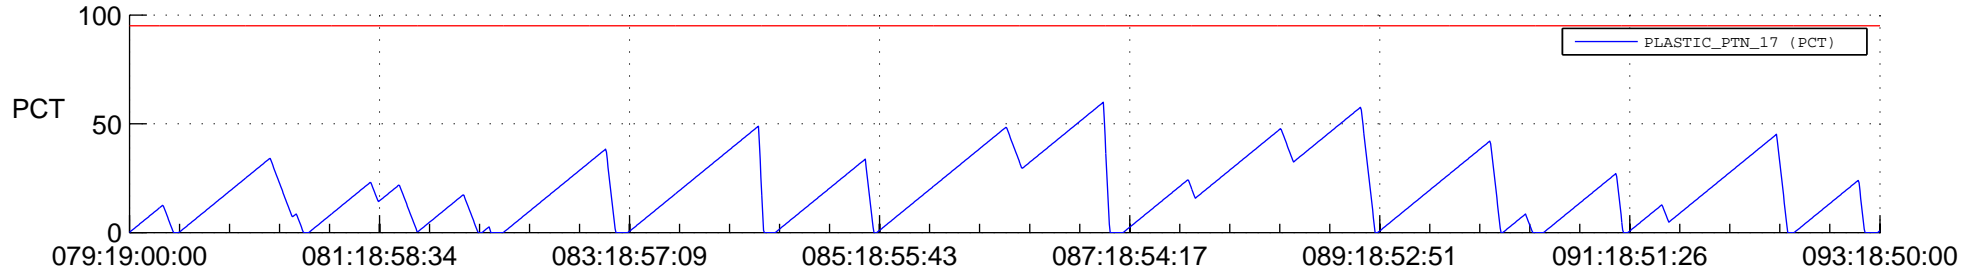

STEREO BEHIND SSR PCT Full Prediction

SWAVES_Percent_Full_Prediction

IMPACT_Percent_Full_Prediction

PLASTIC_Percent_Full_Prediction

Spacecraft_DownLink_Rate