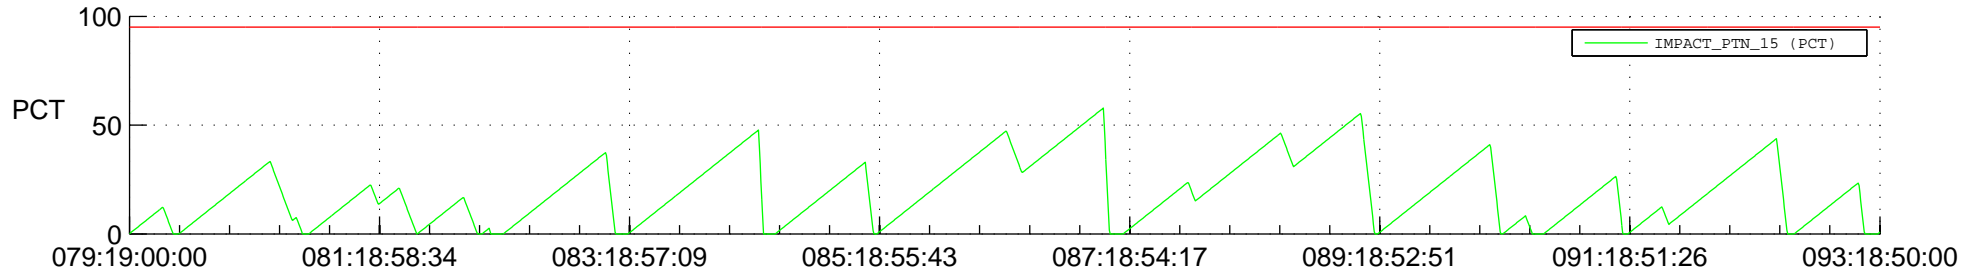

STEREO BEHIND SSR PCT Full Prediction

SWAVES_Percent_Full_Prediction

IMPACT_Percent_Full_Prediction

PLASTIC_Percent_Full_Prediction

Spacecraft_DownLink_Rate