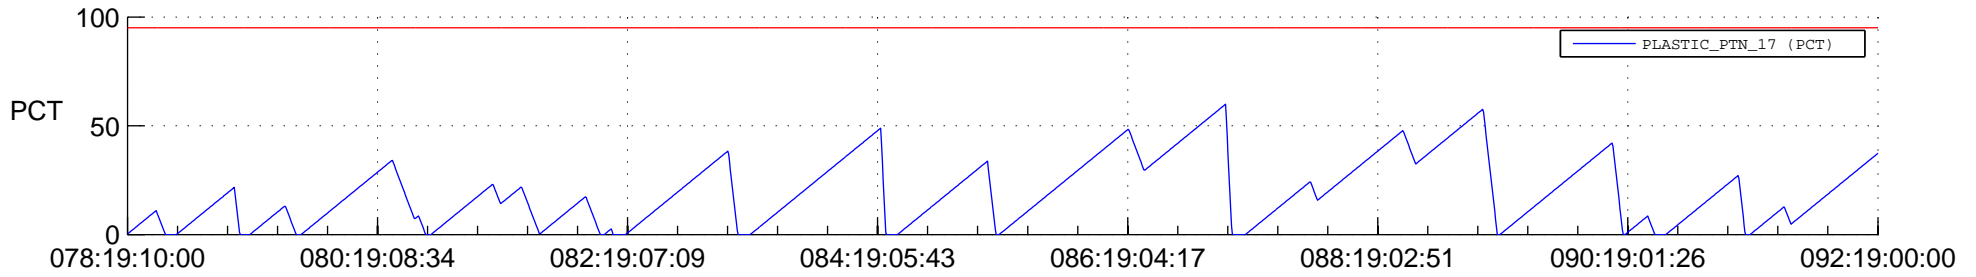

# STEREO BEHIND SSR PCT Full Prediction

## SWAVES\_Percent\_Full\_Prediction

## Spacecraft\_DownLink\_Rate

Ground Time (2013:078:19:10:00.000 -2013:092:19:00:00.000)