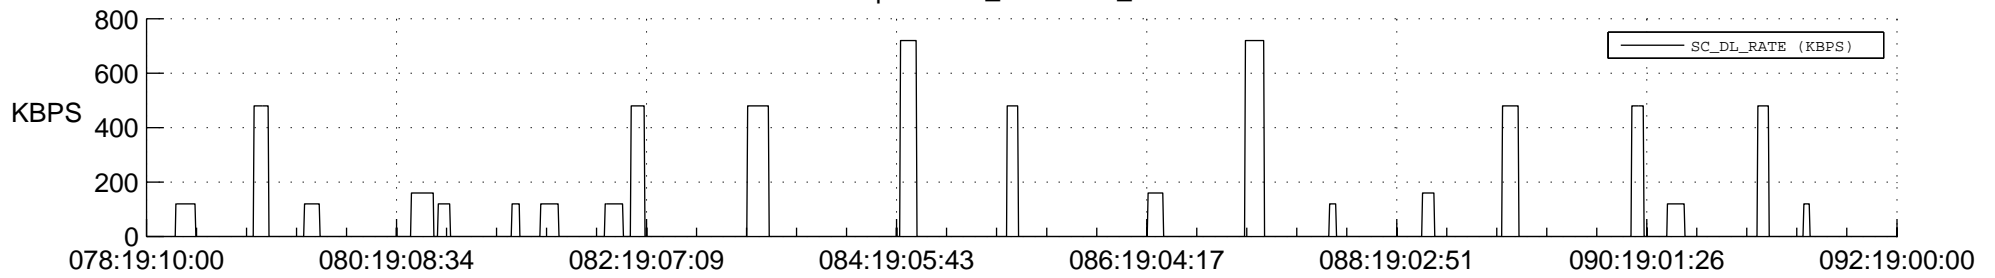

## Spacecraft\_DownLink\_Rate

Ground Time (2013:078:19:10:00.000 -2013:092:19:00:00.000)