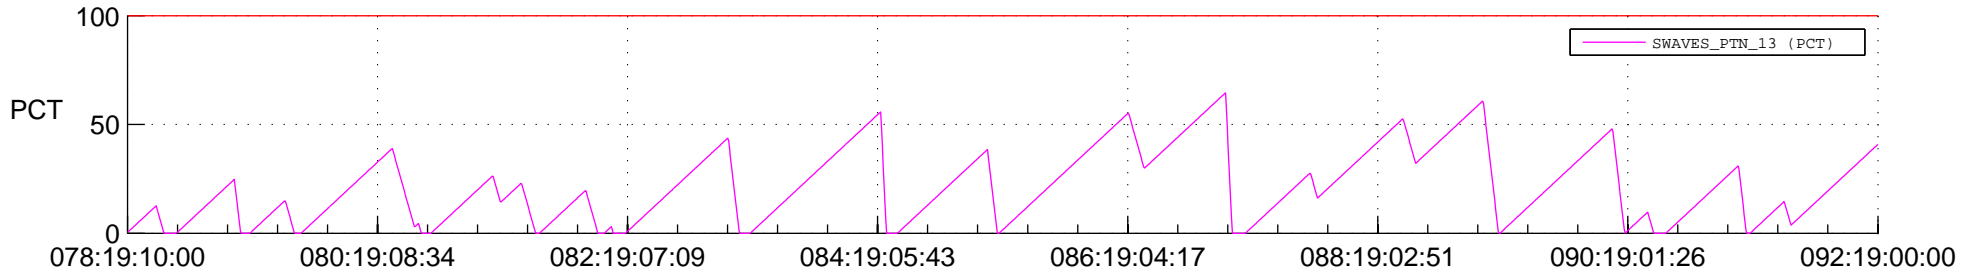

# STEREO BEHIND SSR PCT Full Prediction

## SWAVES\_Percent\_Full\_Prediction

## Spacecraft\_DownLink\_Rate

Ground Time (2013:078:19:10:00.000 -2013:092:19:00:00.000)