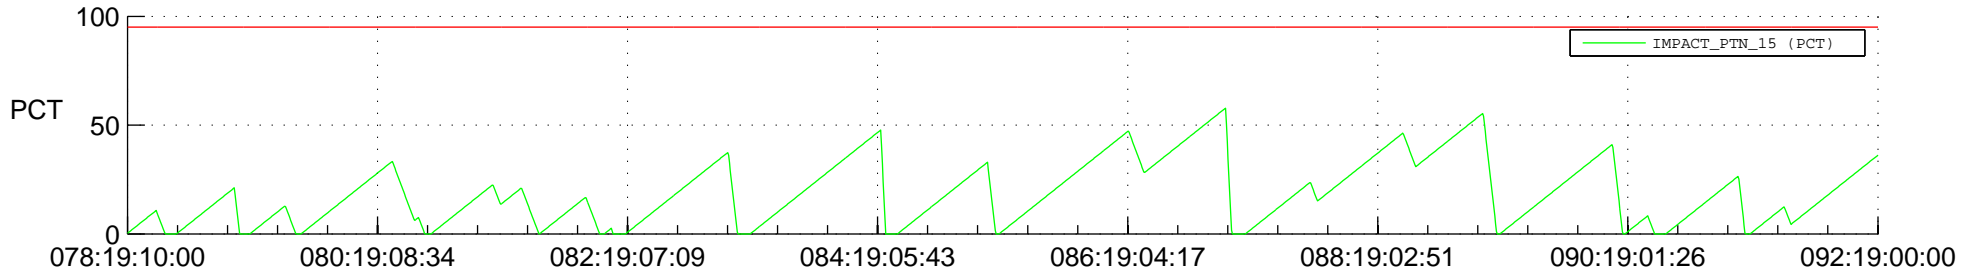

IMPACT_Percent_Full_Prediction