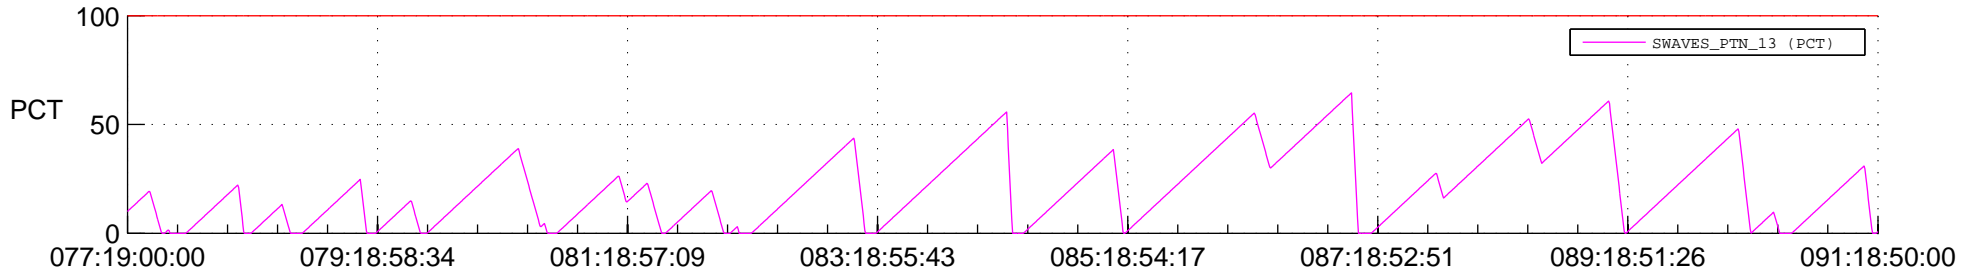

# STEREO BEHIND SSR PCT Full Prediction

## SWAVES\_Percent\_Full\_Prediction