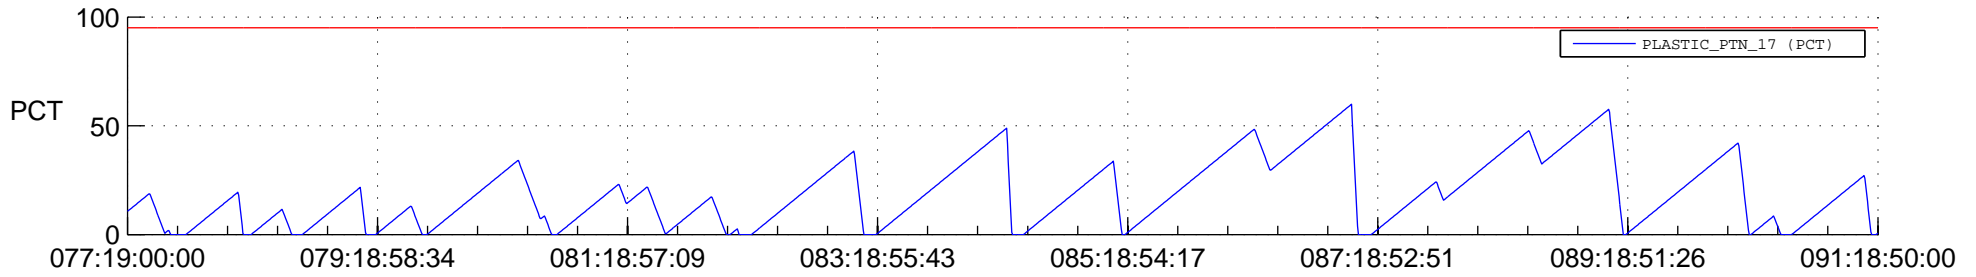

PLASTIC_Percent_Full_Prediction