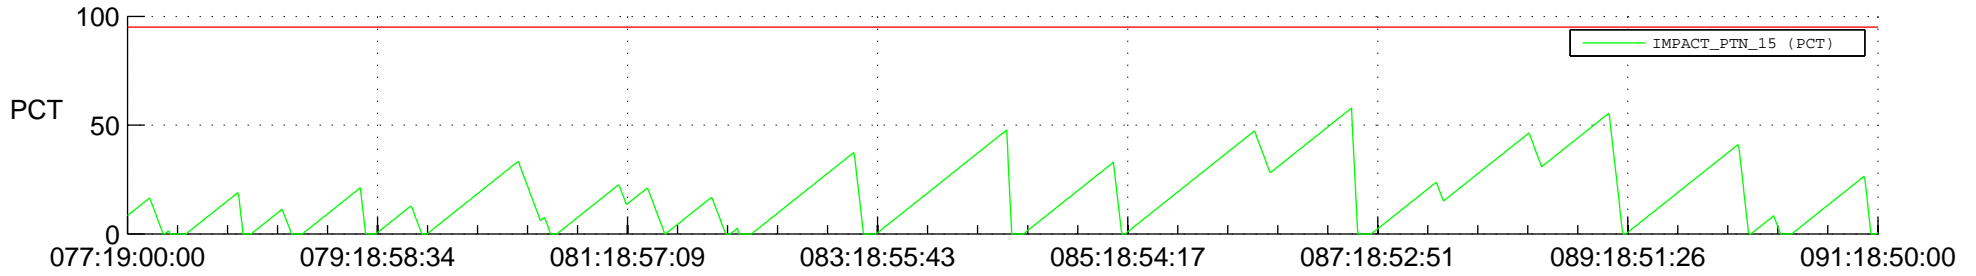

IMPACT_Percent_Full_Prediction