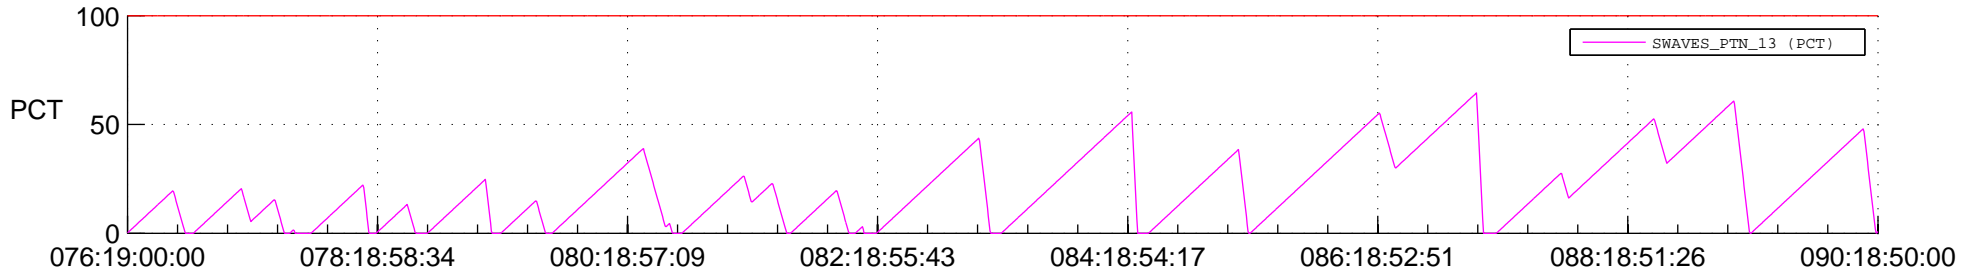

STEREO BEHIND SSR PCT Full Prediction

SWAVES_Percent_Full_Prediction

IMPACT_Percent_Full_Prediction

PLASTIC_Percent_Full_Prediction

Spacecraft_DownLink_Rate