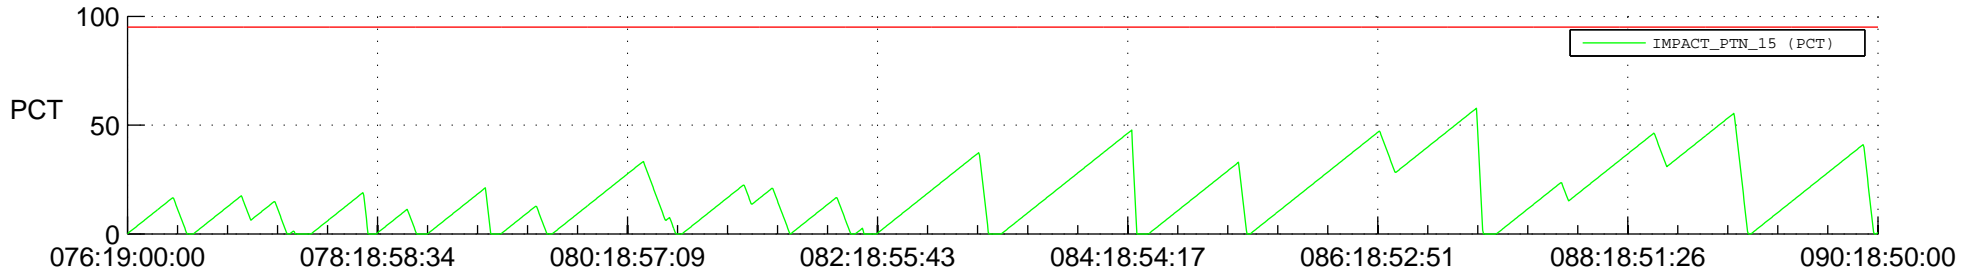

STEREO BEHIND SSR PCT Full Prediction

SWAVES_Percent_Full_Prediction

IMPACT_Percent_Full_Prediction

PLASTIC_Percent_Full_Prediction

Spacecraft_DownLink_Rate