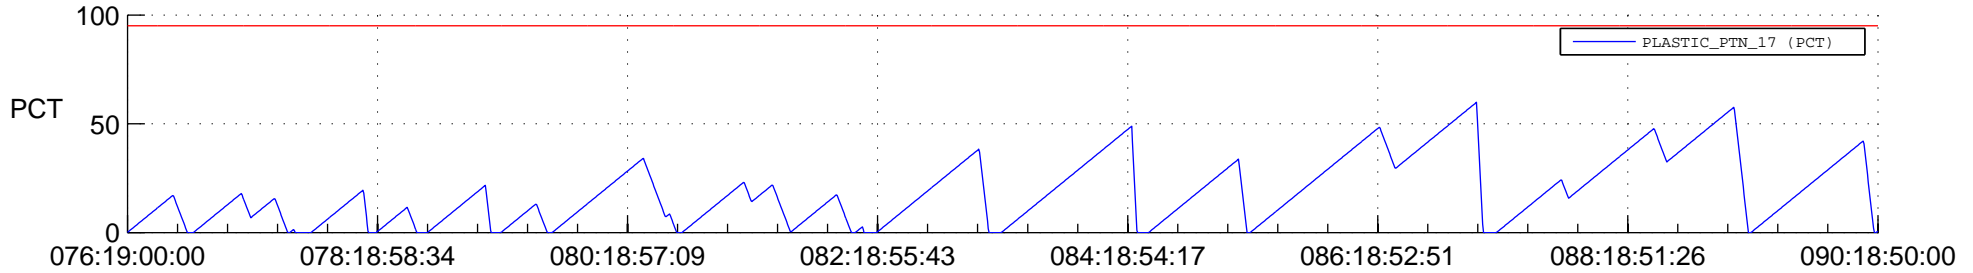

STEREO BEHIND SSR PCT Full Prediction

SWAVES_Percent_Full_Prediction

IMPACT_Percent_Full_Prediction

PLASTIC_Percent_Full_Prediction

Spacecraft_DownLink_Rate