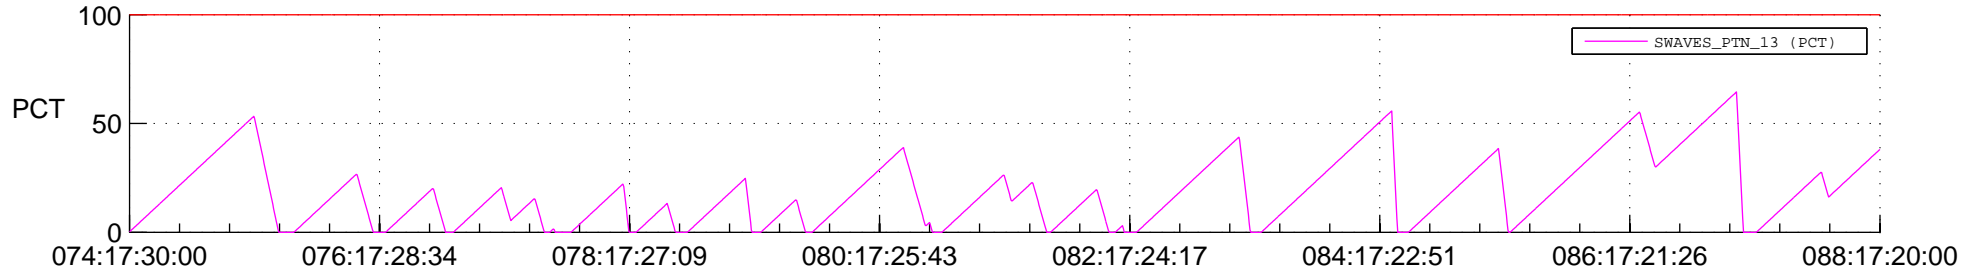

# STEREO BEHIND SSR PCT Full Prediction

## SWAVES\_Percent\_Full\_Prediction