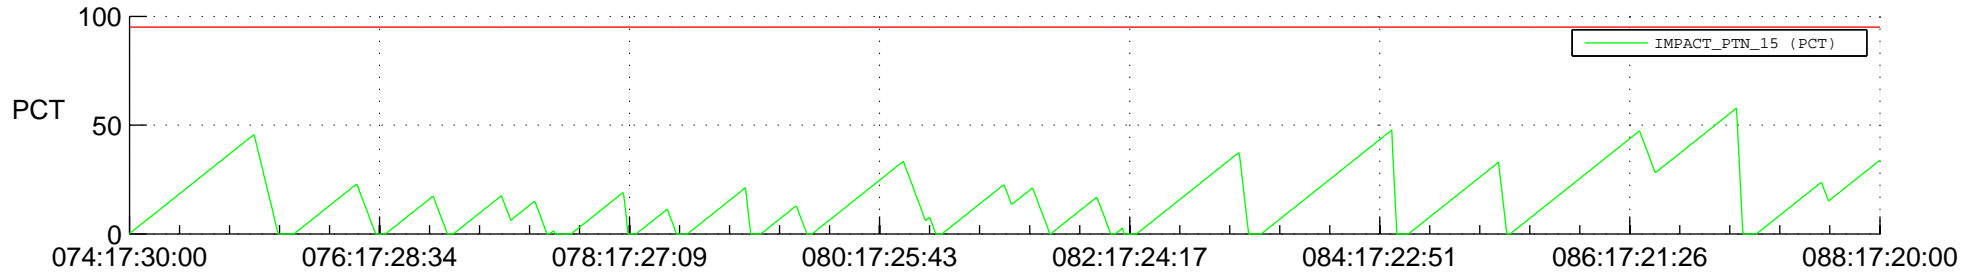

IMPACT_Percent_Full_Prediction