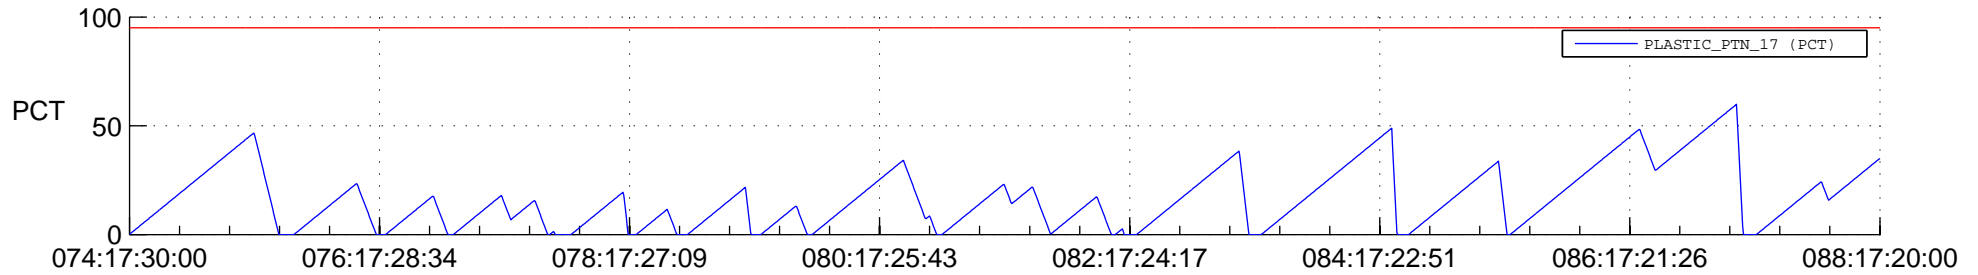

PLASTIC_Percent_Full_Prediction