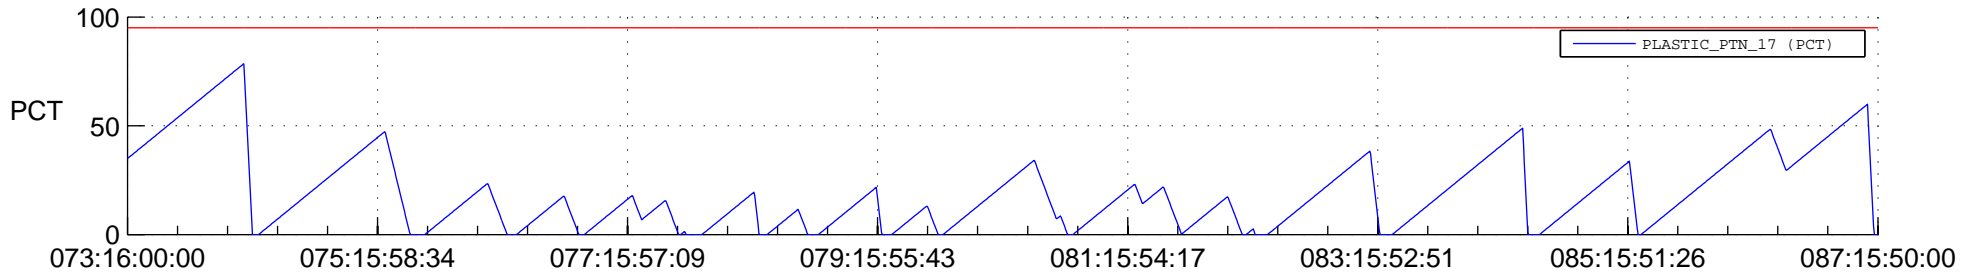

STEREO BEHIND SSR PCT Full Prediction

SWAVES_Percent_Full_Prediction

IMPACT_Percent_Full_Prediction

PLASTIC_Percent_Full_Prediction

Spacecraft_DownLink_Rate

Ground Time (2013:073:16:00:00.000 -2013:087:15:50:00.000)