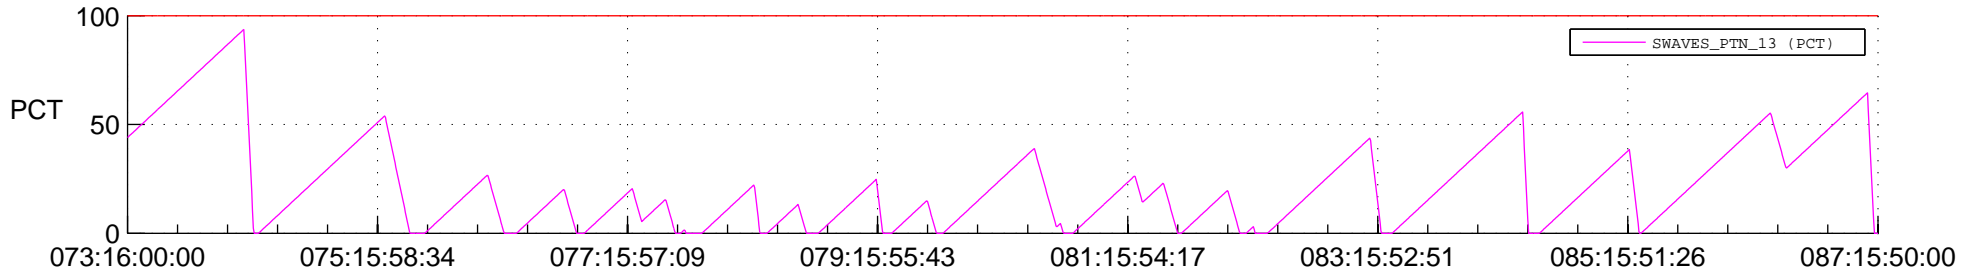

STEREO BEHIND SSR PCT Full Prediction

SWAVES_Percent_Full_Prediction

IMPACT_Percent_Full_Prediction

PLASTIC_Percent_Full_Prediction

Spacecraft_DownLink_Rate

Ground Time (2013:073:16:00:00.000 -2013:087:15:50:00.000)