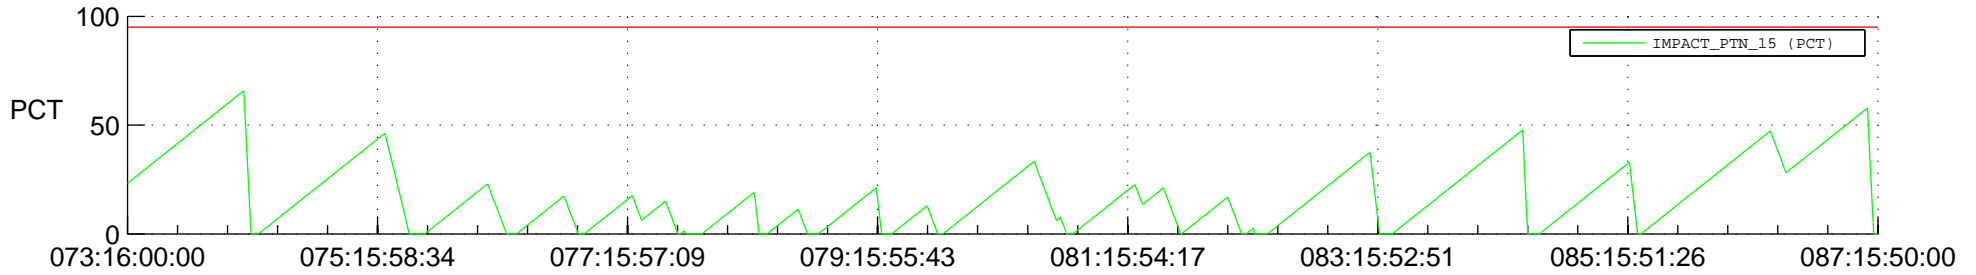

STEREO BEHIND SSR PCT Full Prediction

SWAVES_Percent_Full_Prediction

IMPACT_Percent_Full_Prediction

PLASTIC_Percent_Full_Prediction

Spacecraft_DownLink_Rate

Ground Time (2013:073:16:00:00.000 -2013:087:15:50:00.000)