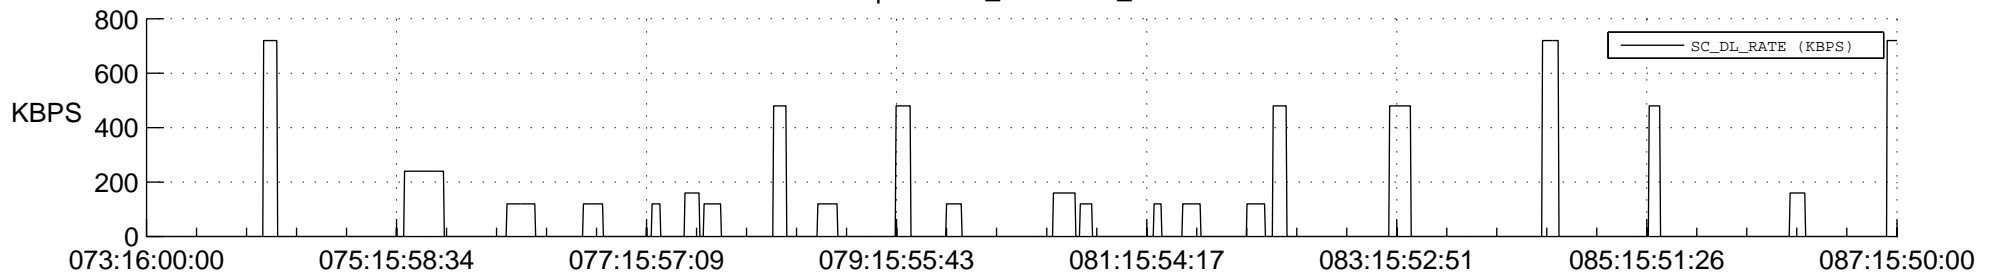

STEREO BEHIND SSR PCT Full Prediction

SWAVES_Percent_Full_Prediction

IMPACT_Percent_Full_Prediction

PLASTIC_Percent_Full_Prediction

Spacecraft_DownLink_Rate

Ground Time (2013:073:16:00:00.000 -2013:087:15:50:00.000)