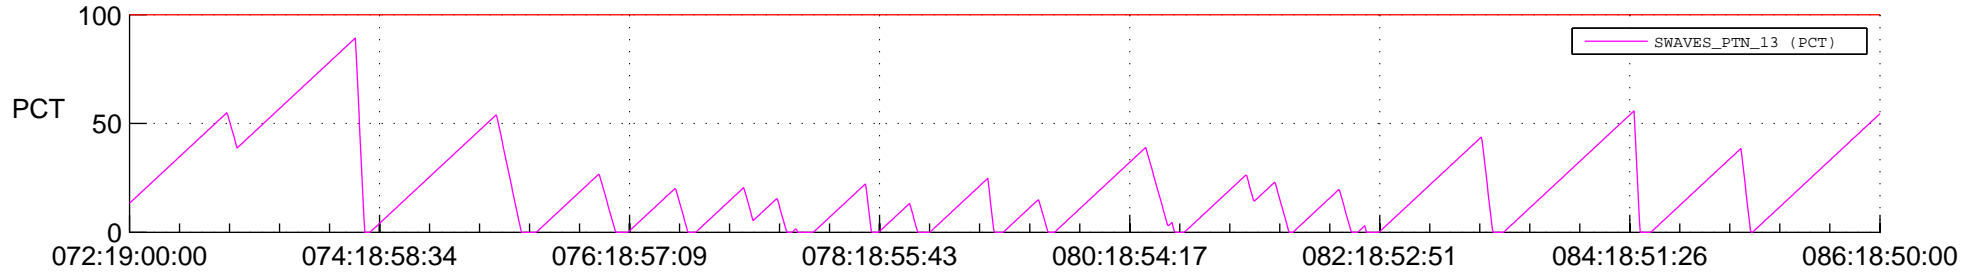

STEREO BEHIND SSR PCT Full Prediction

SWAVES_Percent_Full_Prediction

IMPACT_Percent_Full_Prediction

PLASTIC_Percent_Full_Prediction

Spacecraft_DownLink_Rate