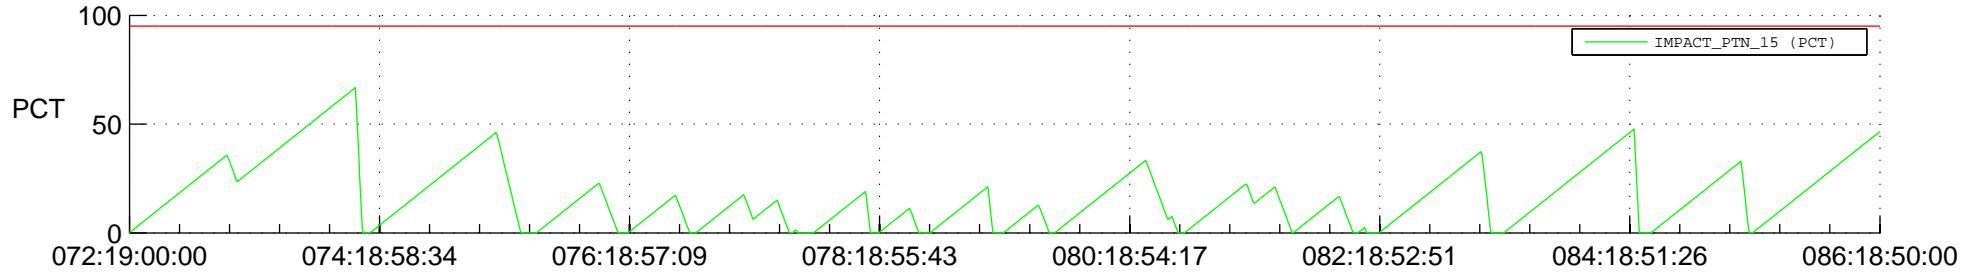

STEREO BEHIND SSR PCT Full Prediction

SWAVES_Percent_Full_Prediction

IMPACT_Percent_Full_Prediction

PLASTIC_Percent_Full_Prediction

Spacecraft_DownLink_Rate