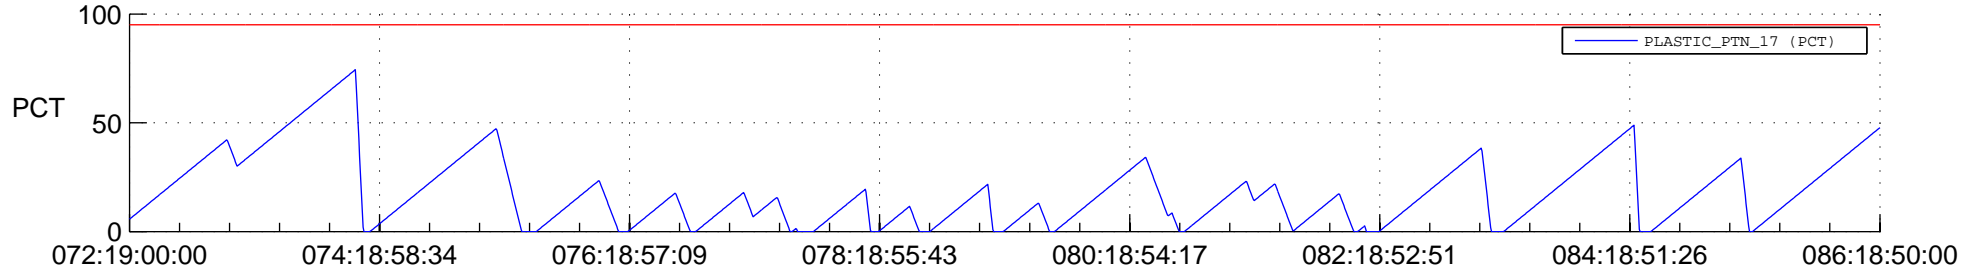

STEREO BEHIND SSR PCT Full Prediction

SWAVES_Percent_Full_Prediction

IMPACT_Percent_Full_Prediction

PLASTIC_Percent_Full_Prediction

Spacecraft_DownLink_Rate