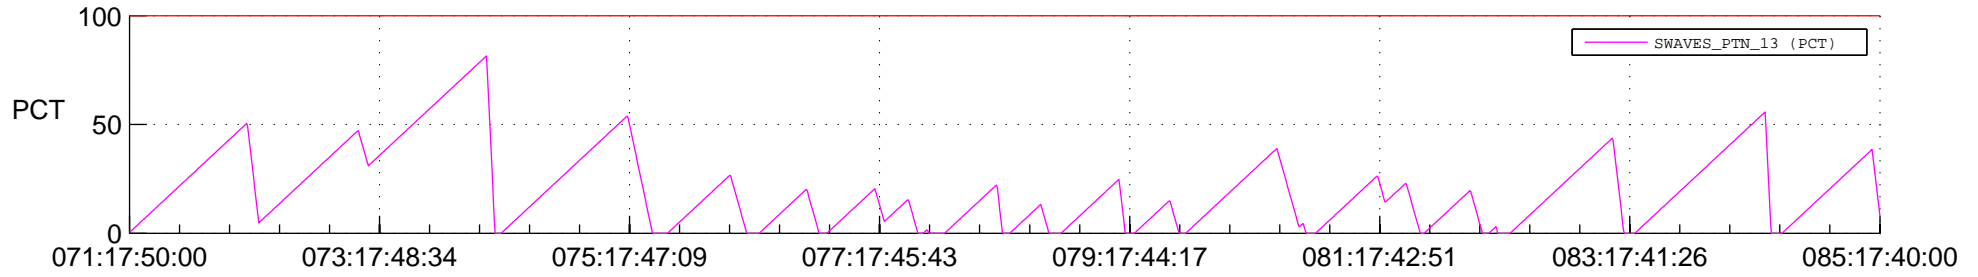

# STEREO BEHIND SSR PCT Full Prediction

## SWAVES\_Percent\_Full\_Prediction