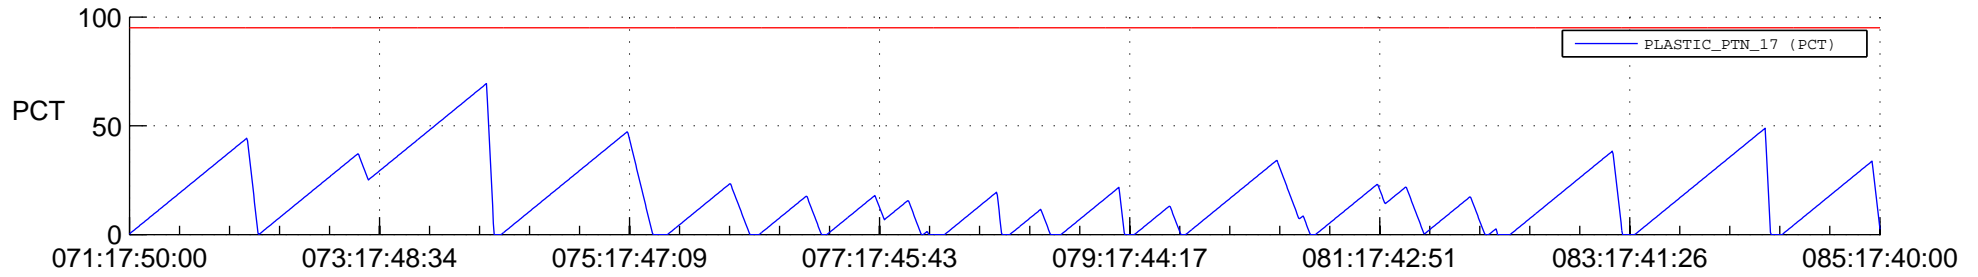

PLASTIC_Percent_Full_Prediction