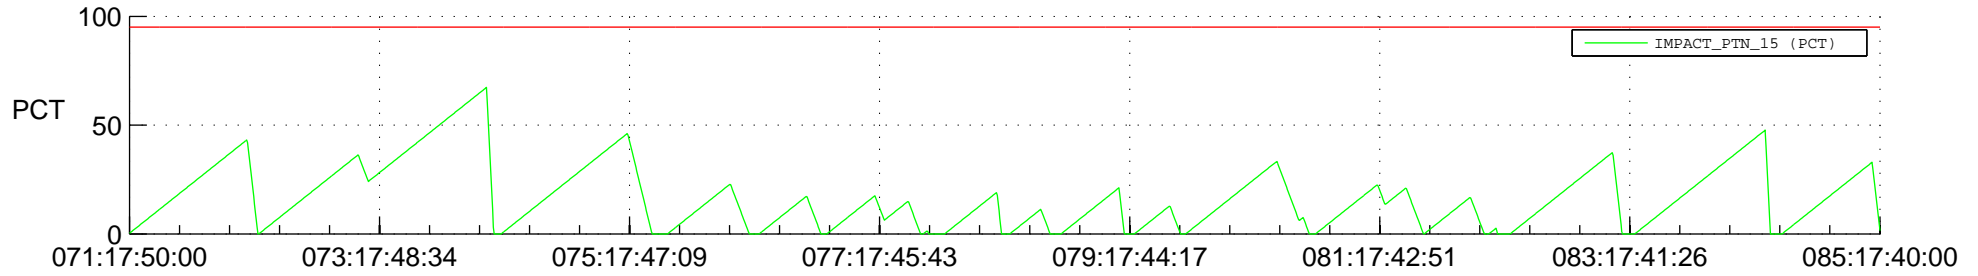

IMPACT_Percent_Full_Prediction